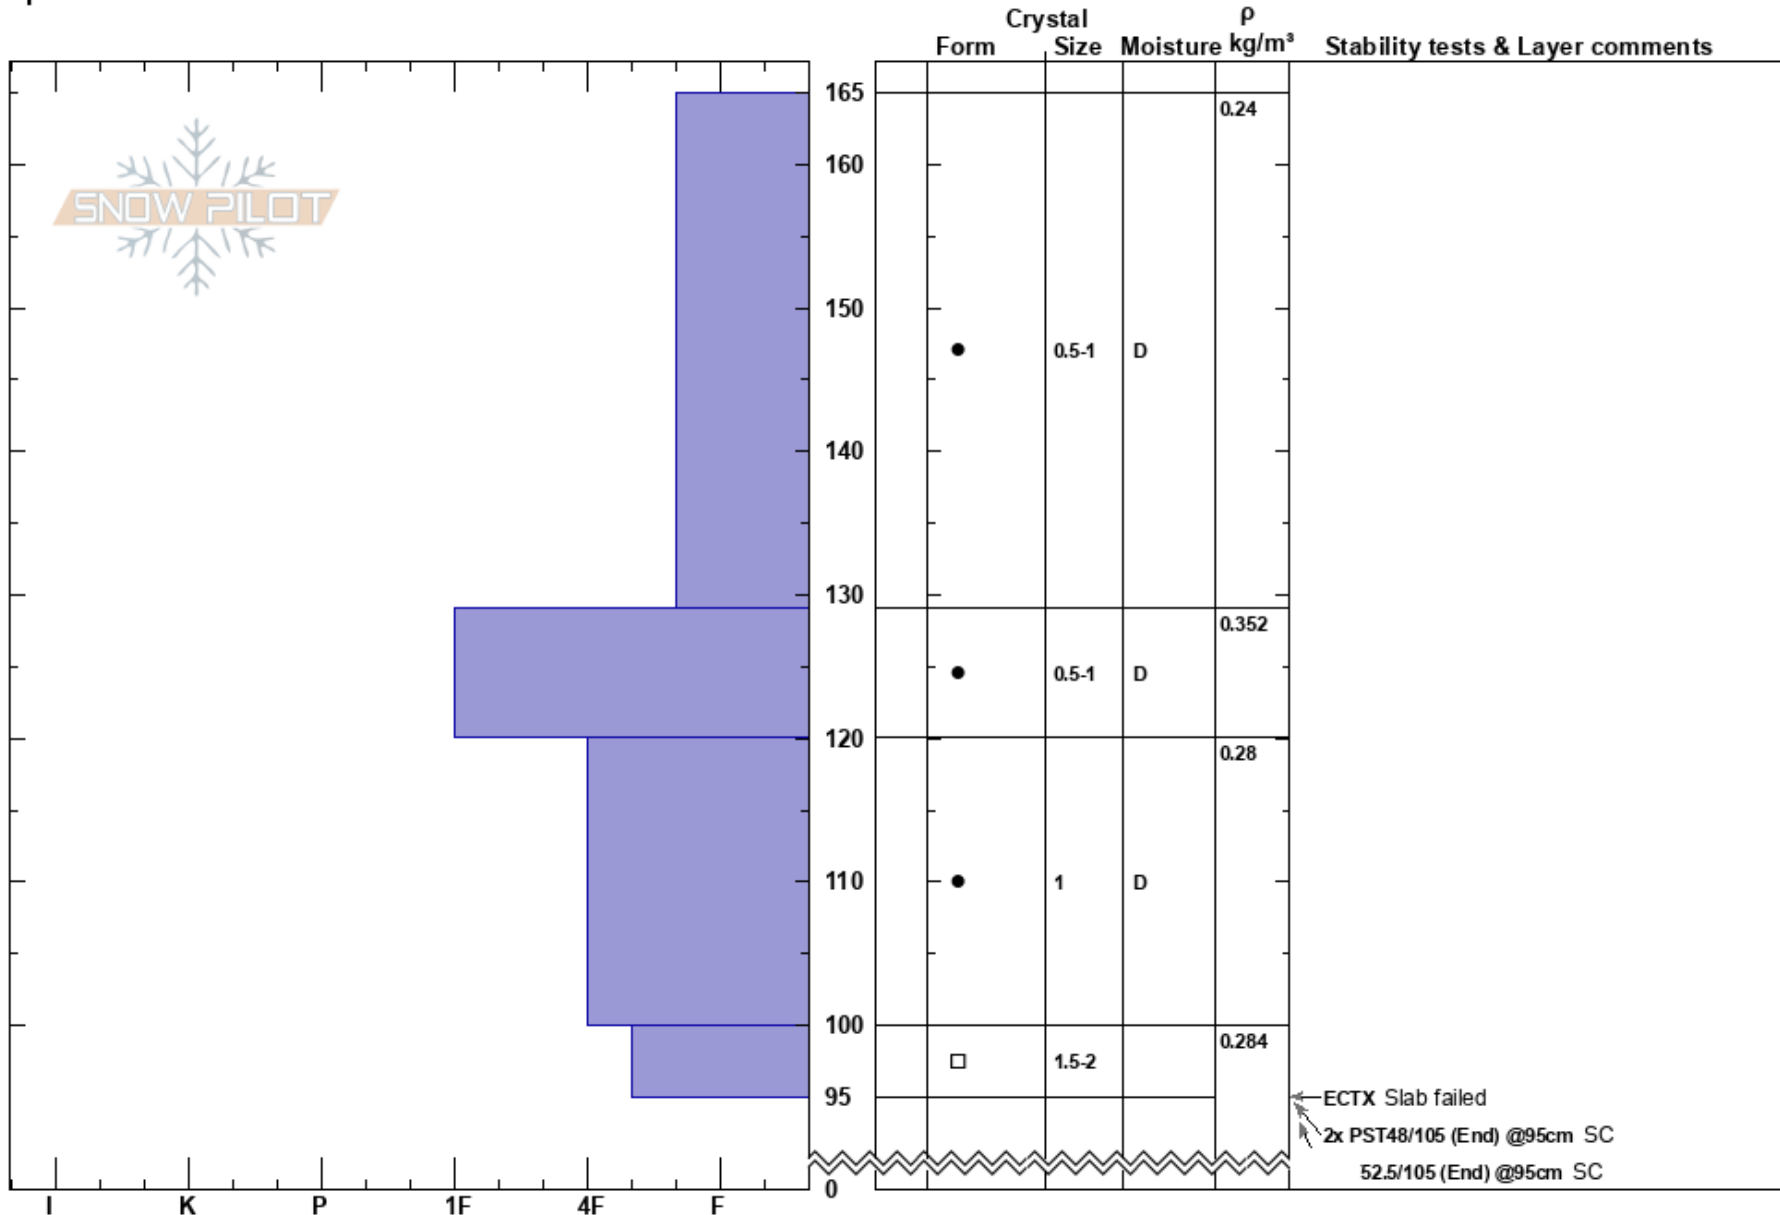

Study Pit #1 K9
 Sangre de Cristo Range
 NM
 Elevation: 3596 m
 Aspect: E
 Specifics:

Peter Hunt
 01/09/2020 - 10:30am
 Co-ord: 36.56106N, -105.44296W
 Slope Angle:
 Wind Loading: previous

Stability:
 Air Temperature:
 Sky Cover: FEW
 Precipitation: NO
 Wind: W Light Breeze

HS:165
 Layer Notes:
 100-95cm:Problematic layer

ECTX Slab failed
 2x PST48/105 (End) @95cm SC
 52.5/105 (End) @95cm SC

Notes: