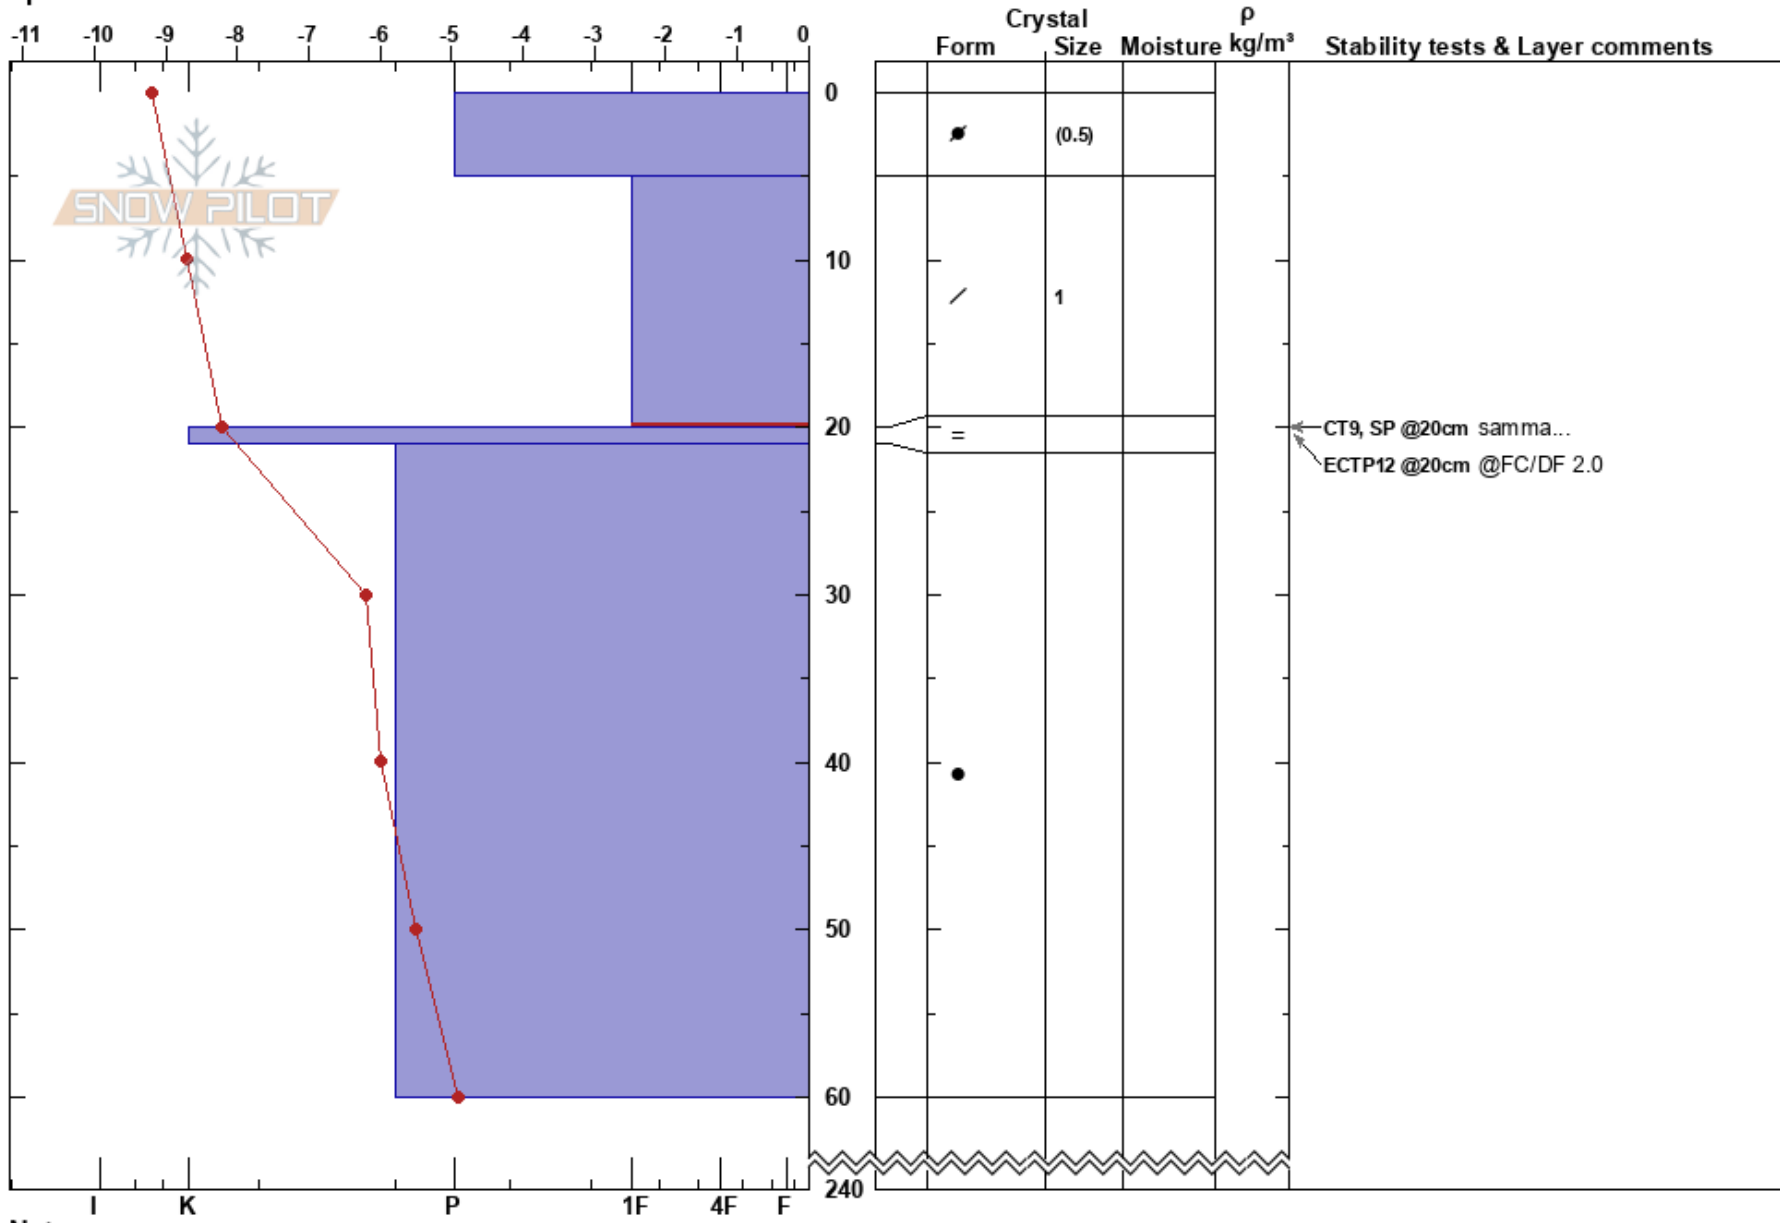

Smällhögen O
 Våådalen
 Sweden
 Elevation: 990 m
 Aspect: E
 Specifics:

Karin Trolin
 10/01/2020 - 12:00
 Co-ord:
 Slope Angle: 25°
 Wind Loading: yes

Stability:
 Air Temperature: -3°C
 Sky Cover: SCT
 Precipitation: NO
 Wind: W Moderate

HS:240
 PF:5
 5-20cm: Problematic layer

Notes: