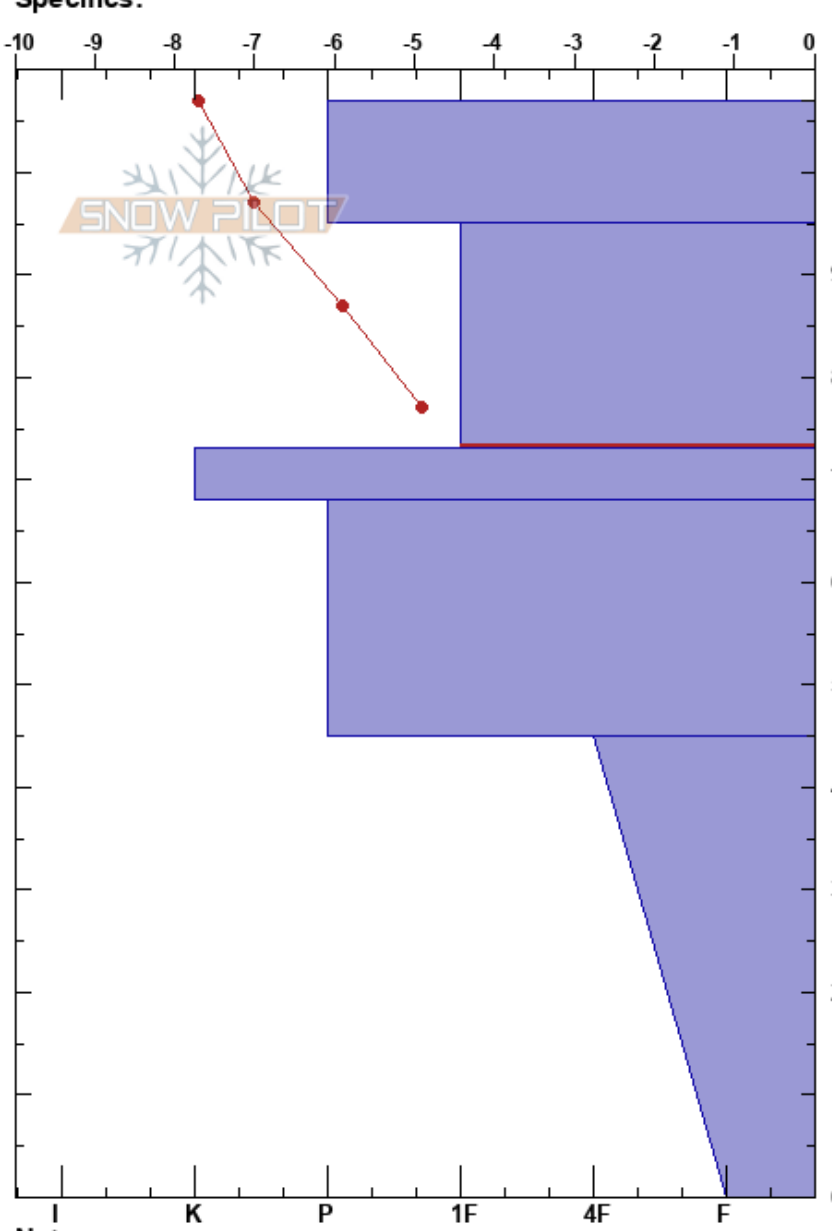

Nakere NE
 Abisko
 Sweden
 Elevation: 640 m
 Aspect: NE
 Specifics:

Abisko Nuolja
 10/01/2020 - 11:40
 Co-ord: 68.17710N, 19.77809E
 Slope Angle: 29°
 Wind Loading: no

Stability:
 Air Temperature: -5.4°C PF:5 95-73cm:Problematic layer
 Sky Cover: SCT
 Precipitation: NO
 Wind: SW Light Breeze

Height (cm)	Crystal		Moisture	ρ kg/m ³	Stability tests & Layer comments
	Form	Size			
107					
100			D		
90					
80			D		←ECTN12 @83cm
70	⊙⊙				
60					
50			D		
40					
30					
20	□	-3	D		
10					
0					