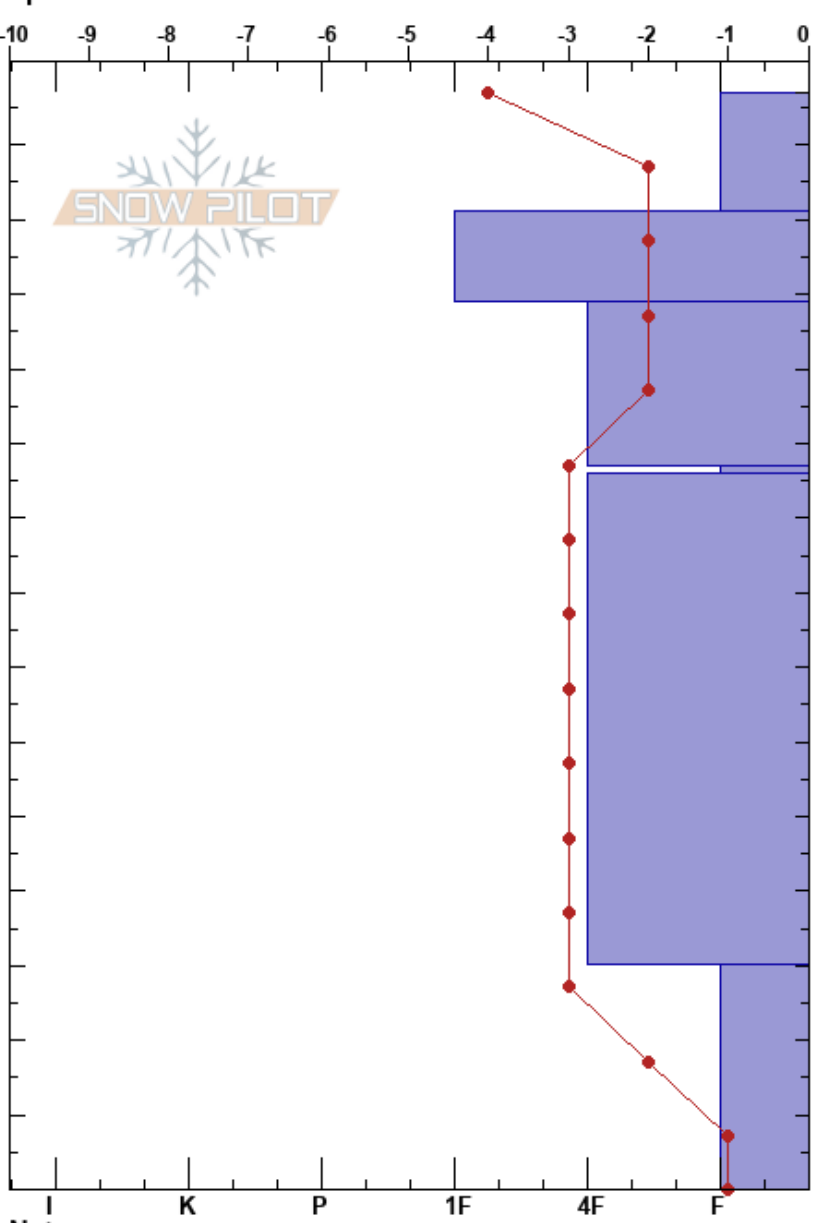

Sunburst Treeline
 Chugach Range
 AK
 Elevation: 1800 ft
 Aspect: S
 Specifics:

Maxwell Bonderoff
 02/17/2017 - 11:30am
 Co-ord: 60.79706N, -149.15382W
 Slope Angle: 28°
 Wind Loading: no

Stability: **HS:147** **Layer Notes:**
 Air Temperature: -1°C **PS: 10** 97-96cm: Problematic layer
 Sky Cover: BKN
 Precipitation: NO
 Wind: Calm

Form	Crystal		ρ kg/m ³	Stability tests & Layer comments
	Size	Moisture		
/	1			← PST0/100 (End) @147cm PSTC
⊙⊙	2			
•	0.5-1			
∇				← ECTN21 @96cm
□	1.5-2			

Notes: