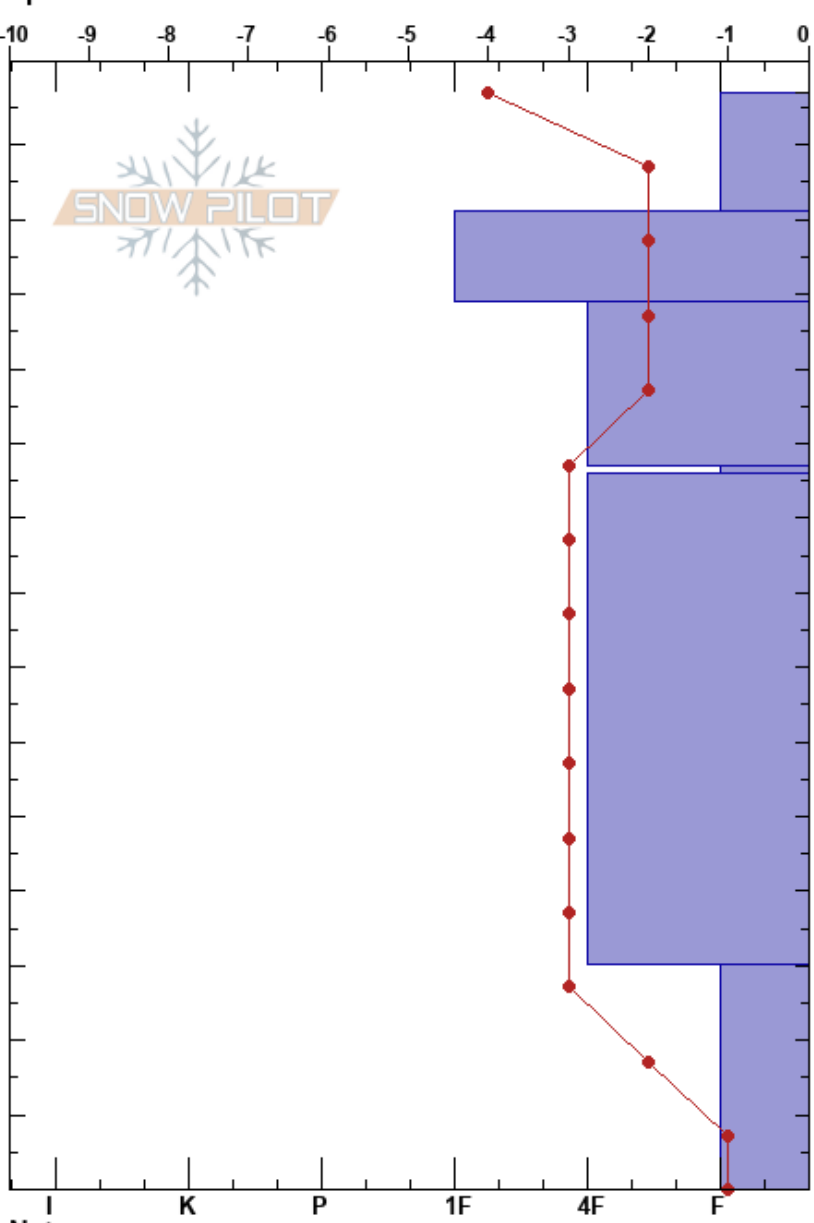

Sunburst Treeline
 Chugach Range
 AK
 Elevation: 1800 ft
 Aspect: S
 Specifics:

Maxwell Bonderoff
 02/17/2017 - 11:30am
 Co-ord: 60.79706N, -149.15382W
 Slope Angle: 28°
 Wind Loading: no

Stability: **HS:147** **Layer Notes:**
 Air Temperature: -1°C **PS: 10** 97-96cm: Problematic layer
 Sky Cover: BKN
 Precipitation: NO
 Wind: Calm

Form	Crystal		ρ kg/m ³	Stability tests & Layer comments
	Size	Moisture		
				← PST0/100 (End) @147cm PSTC
/	1			
⊙⊙	2			
•	0.5-1			
∇				← ECTN21 @96cm
•	0.5-1			
□	1.5-2			

Notes:

I K P 1F 4F F