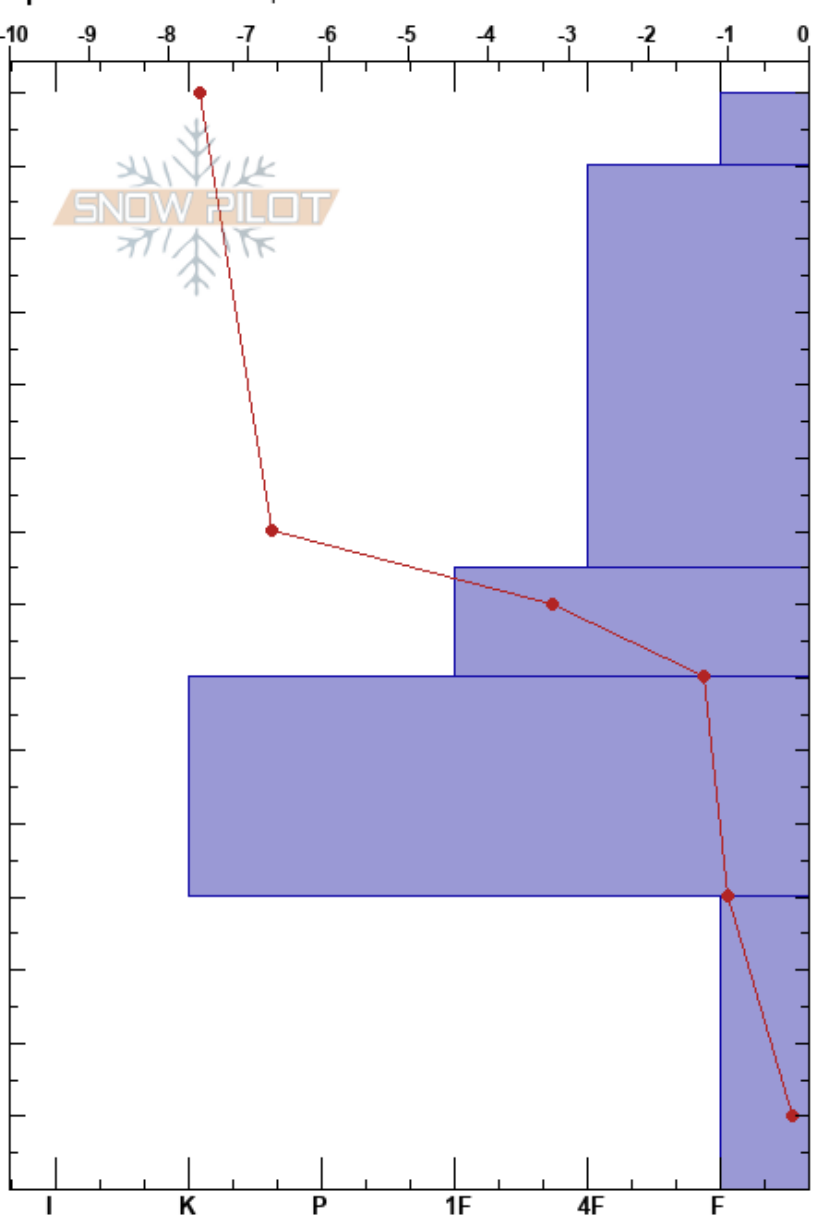

Malyovitsa 2nd terasaN  
 Vitosha  
 Bulgaria  
 Elevation: 2270 m  
 Aspect: N  
 Specifics: We skied slope

Dimitar Berov  
 05/01/2020 - 12:00  
 Co-ord: 42.17440N, 23.37516E  
 Slope Angle: 27°  
 Wind Loading: yes

Stability:  
 Air Temperature:  
 Sky Cover: X  
 Precipitation: S2  
 Wind: Moderate

HS:150  
 PF:15  
 PS:5

Layer Notes:

Form	Crystal		$\rho$ kg/m <sup>3</sup>	Stability tests & Layer comments
	Size	Moisture		
⊙				
∩				
/				
■				
/				