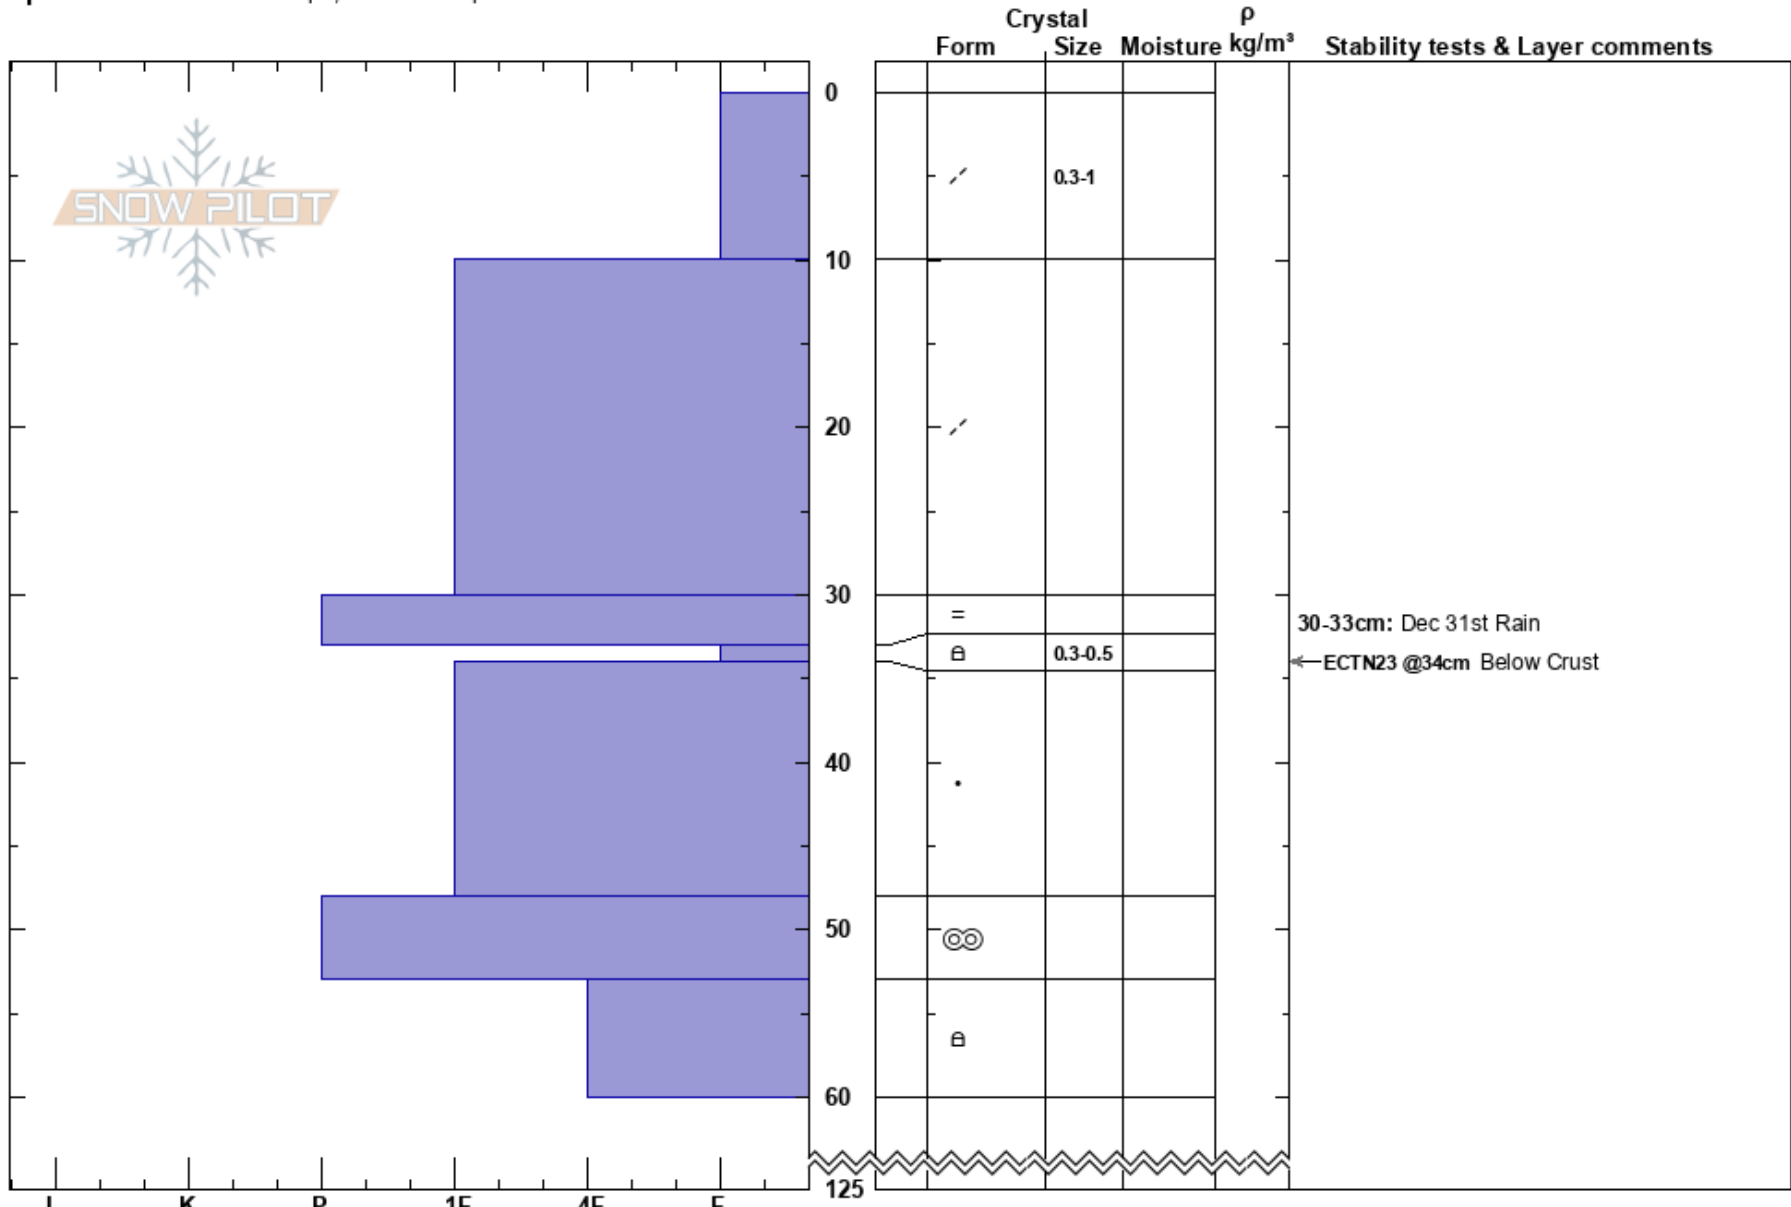

Shirbetsu - West Bowl
 Niseko Mountains
 Japan
 Elevation: 950 m
 Aspect: W
 Specifics: Ski tracks on slope; We skied slope

Peter Biskind
 09/01/2020 - 14:00
 Co-ord: 42.77215N, 140.89861E
 Slope Angle: 39°
 Wind Loading: previous

Stability:
 Air Temperature: -2°C
 Sky Cover: CLR
 Precipitation: NO
 Wind: N Calm
 HS:125
 PF:35
 PS: 15
 Layer Notes:
 30-33cm: Dec 31st Rain
 33-34cm: Problematic layer

Notes: From 53cm to ground was 5 more repeated layers of facet crust combo's.