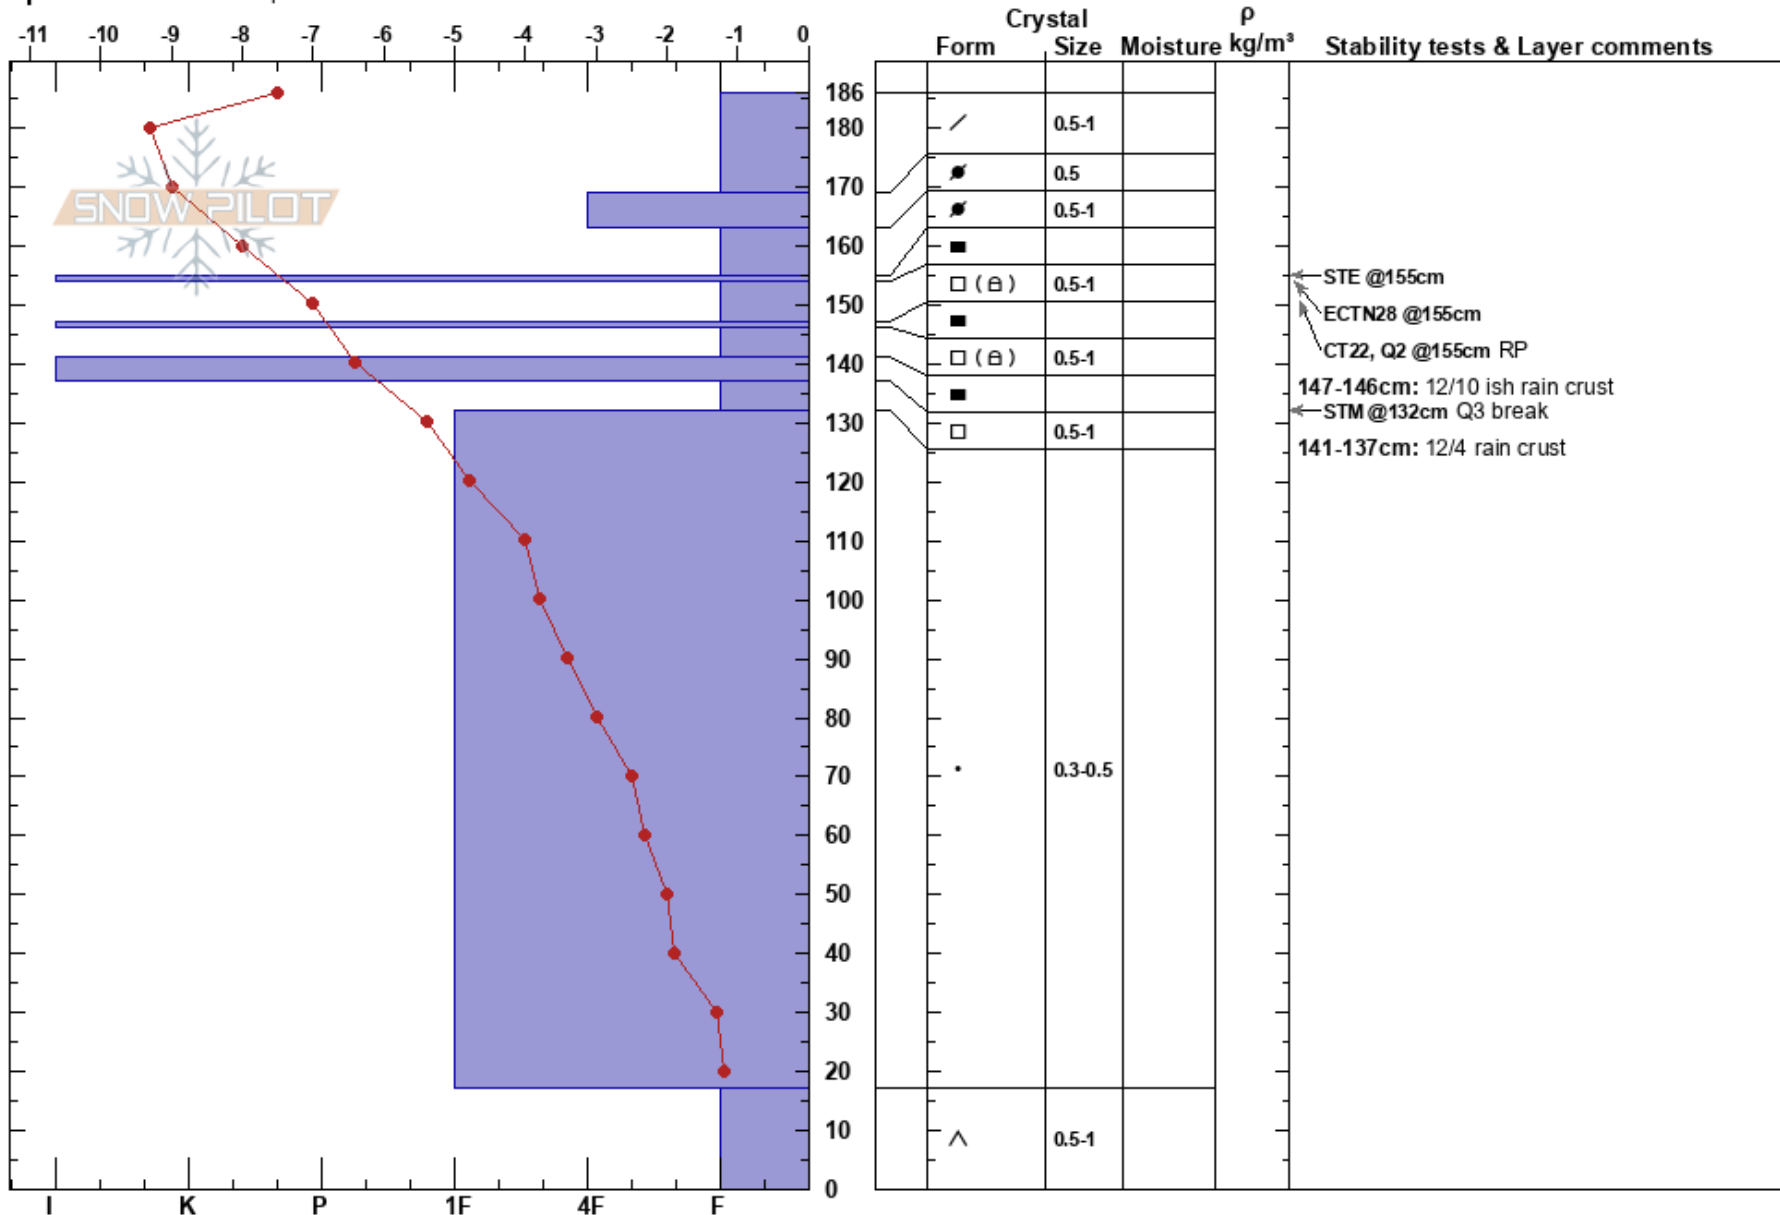

Lower N. Core  
 Kachina Peaks  
 AZ  
 Elevation: 11387 ft  
 Aspect: NE  
 Specifics: We skied slope

Alicia Leggett  
 01/09/2020 - 2:20pm  
 Co-ord: 35.33521N, -111.67119W  
 Slope Angle: 35°  
 Wind Loading:

Stability: **HS:186**  
 Air Temperature: -3°C  
 Sky Cover: OVC  
 Precipitation: S2  
 Wind: Light Breeze

Layer Notes:  
 PF:12 147-146cm: 12/10 ish rain crust  
 PS:10 141-137cm: 12/4 rain crust

Notes: