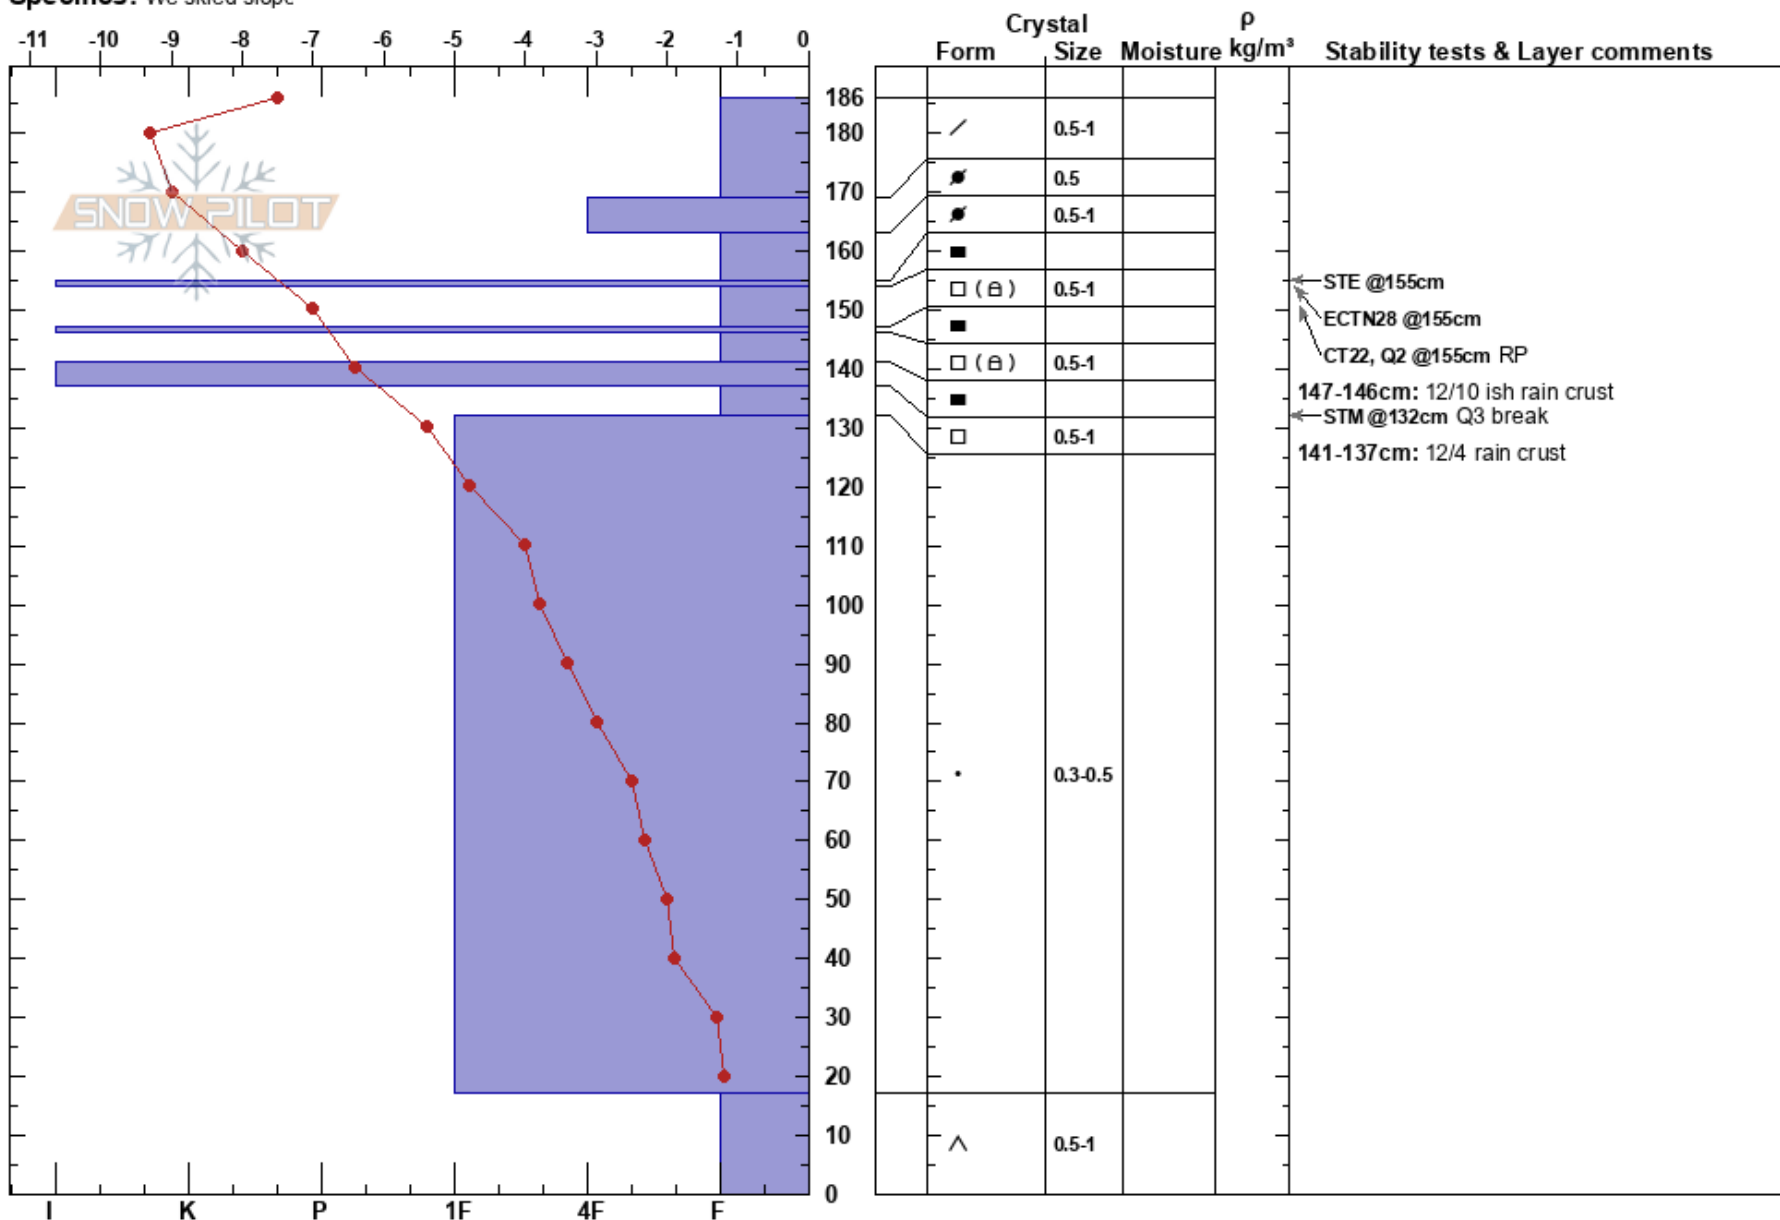

Lower N. Core
 Kachina Peaks
 AZ
 Elevation: 11387 ft
 Aspect: NE
 Specifics: We skied slope

Alicia Leggett
 01/09/2020 - 2:20pm
 Co-ord: 35.33521N, -111.67119W
 Slope Angle: 35°
 Wind Loading:

Stability: **HS:186**
 Air Temperature: -3°C
 Sky Cover: OVC
 Precipitation: S2
 Wind: Light Breeze

Layer Notes:
 PF:12 147-146cm: 12/10 ish rain crust
 PS:10 141-137cm: 12/4 rain crust

Notes: