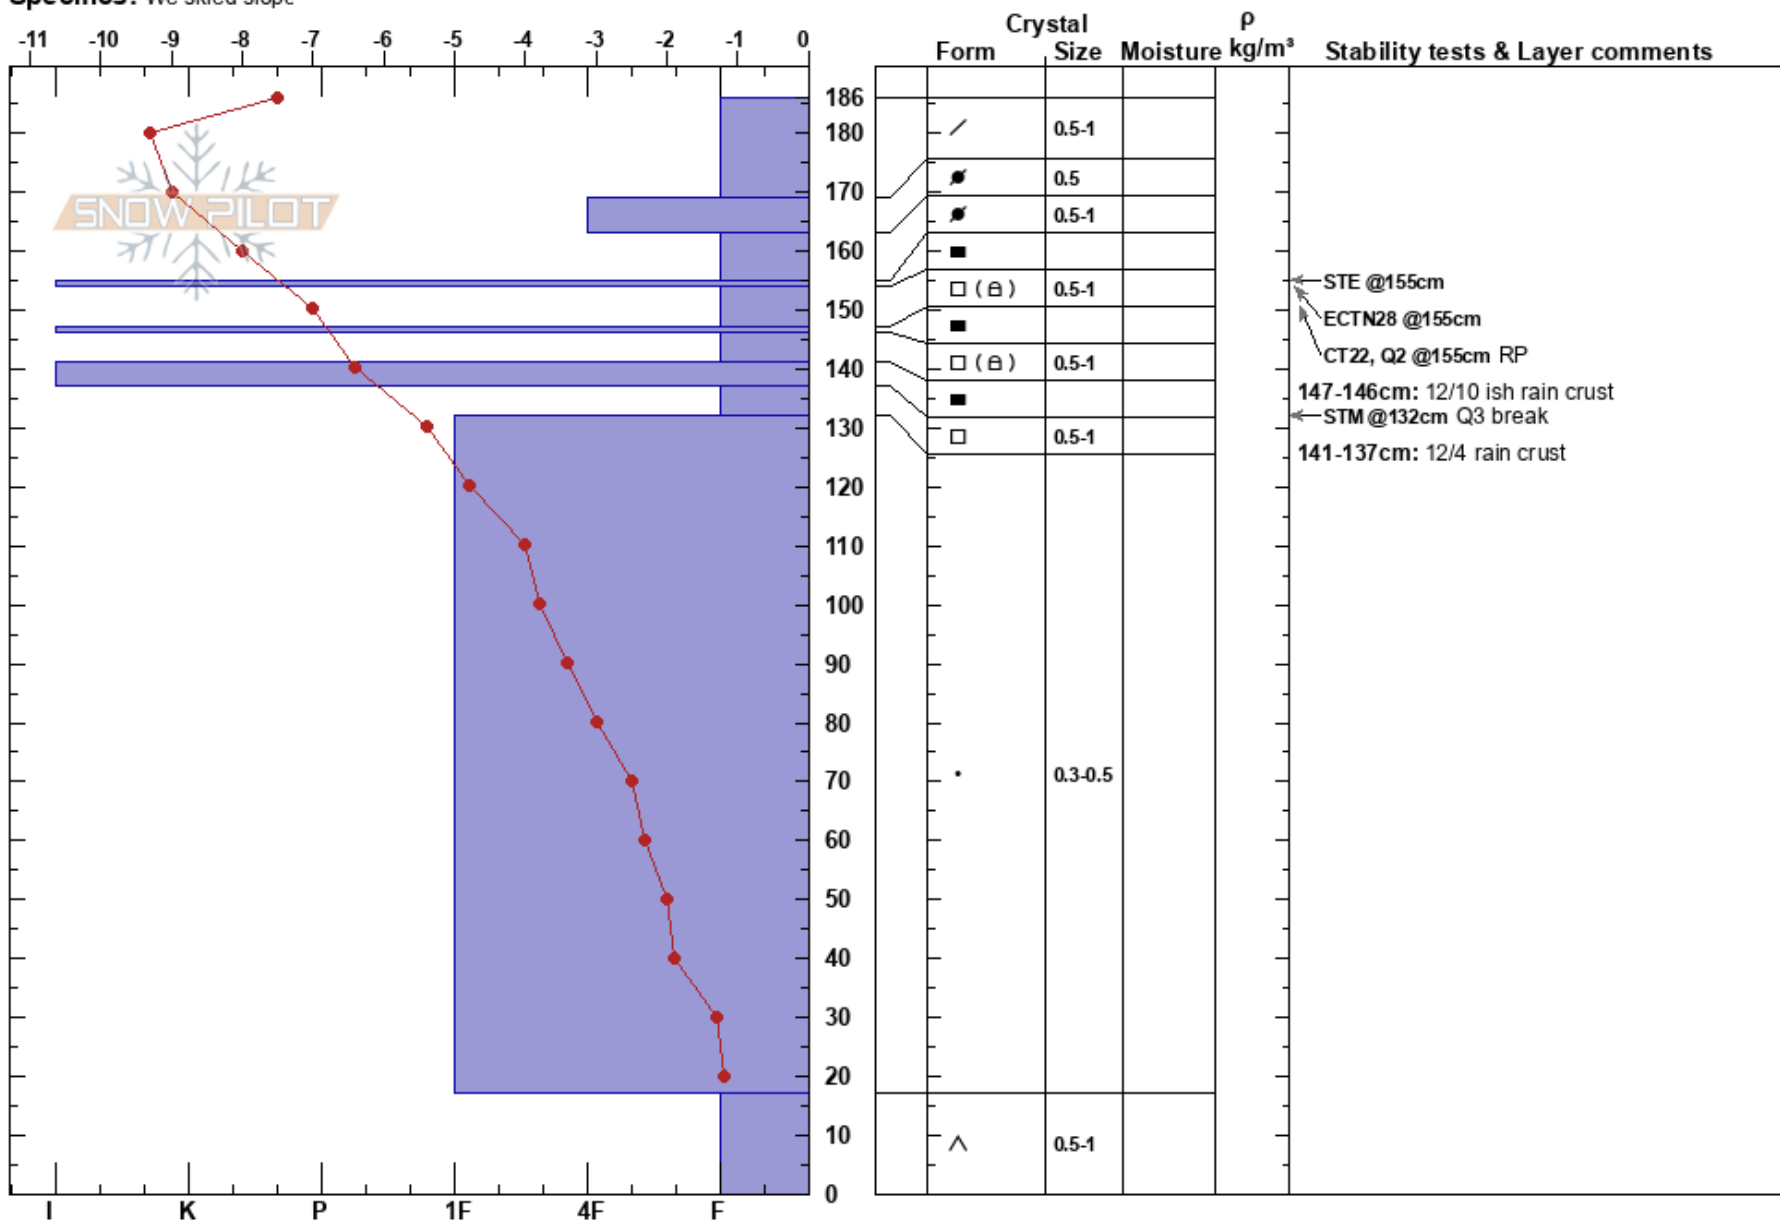

Lower N. Core  
 Kachina Peaks  
 AZ  
 Elevation: 11387 ft  
 Aspect: NE  
 Specifics: We skied slope

Alicia Leggett  
 01/09/2020 - 2:20pm  
 Co-ord: 35.33521N, -111.67119W  
 Slope Angle: 35°  
 Wind Loading:

Stability: **HS:186**  
 Air Temperature: -3°C  
 Sky Cover: OVC  
 Precipitation: S2  
 Wind: Light Breeze

Layer Notes:  
 PF:12 147-146cm: 12/10 ish rain crust  
 PS:10 141-137cm: 12/4 rain crust

Notes: