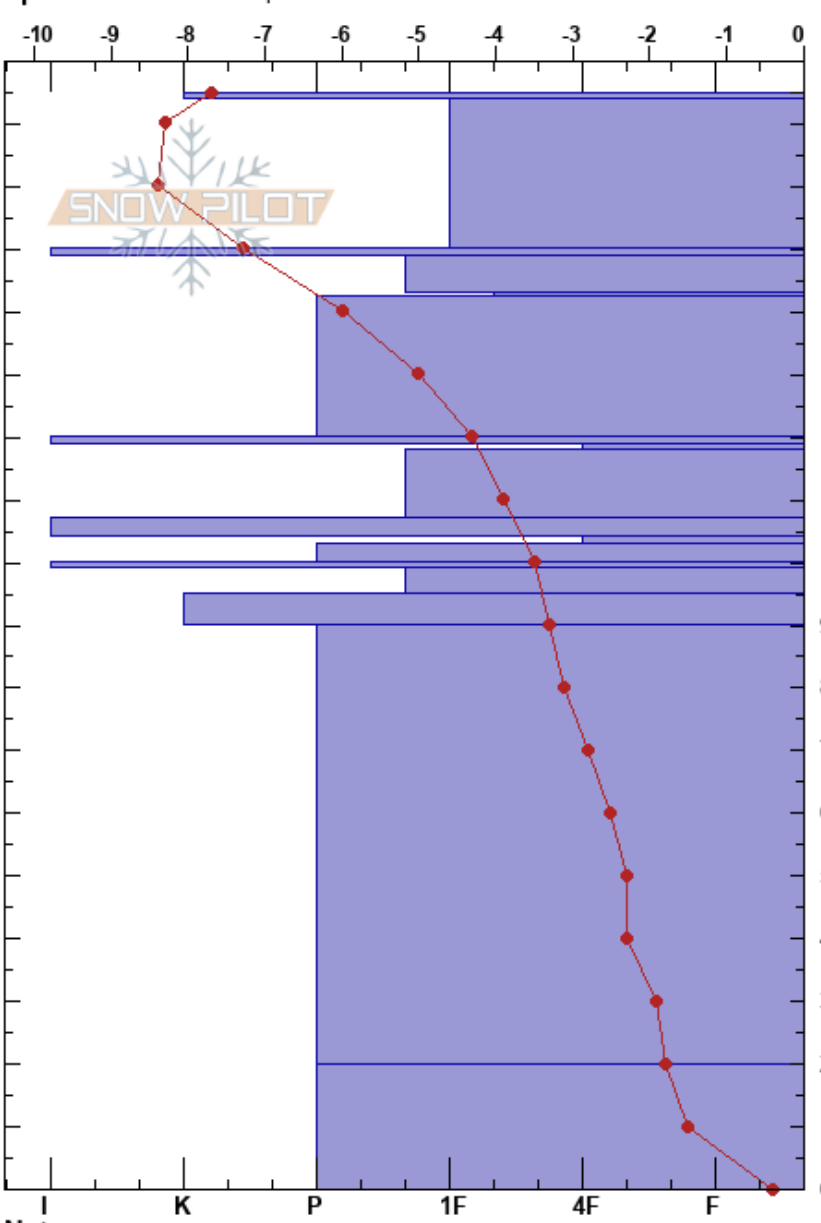

Snowslide, top N. Core
 Kachina Peaks
 AZ
 Elevation: 11671 ft
 Aspect: SE
 Specifics: We skied slope

Alicia Leggett
 01/09/2020 - 12:30pm
 Co-ord: 35.33273N, -111.67624W
 Slope Angle: 31°
 Wind Loading:

Stability:
 Air Temperature: 4°C
 Sky Cover: OVC
 Precipitation: NO
 Wind: Calm

HS:175
 PF:0
 PS:0

Layer Notes:

Depth (cm)	Crystal		ρ kg/m ³	Stability tests & Layer comments
	Form	Size		
175	-			←CTV, Q2 @174cm RP
170	-			
160	/	0.3-0.5		
150	■			
140	•	0.1-0.5		←CT10, Q2 @149cm RP
130	•	0.1-0.5		←ECTN22 @149cm
120	•	0.3-0.5		←CT16, Q2 @149cm RP
110	■			←CT30, Q2 @143cm RP
100	□	0.5-1		
90	□	0.5-1		←CT29, Q2 @119cm RP
80	⊗	1		
50	●	0.5-1		
10	^	1		