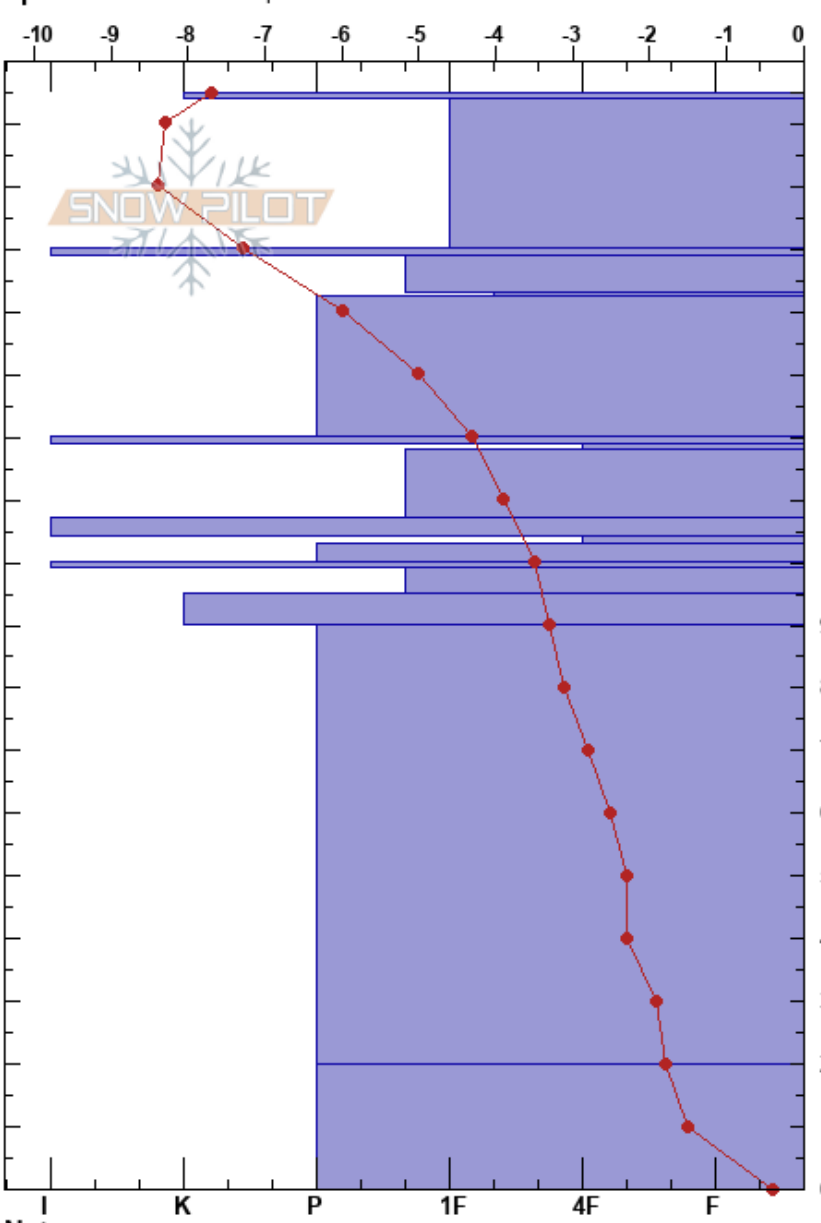

Snowslide, top N. Core
 Kachina Peaks
 AZ
 Elevation: 11671 ft
 Aspect: SE
 Specifics: We skied slope

Alicia Leggett
 01/09/2020 - 12:30pm
 Co-ord: 35.33273N, -111.67624W
 Slope Angle: 31°
 Wind Loading:

Stability:
 Air Temperature: 4°C
 Sky Cover: OVC
 Precipitation: NO
 Wind: Calm

HS:175
 Layer Notes:

Height (cm)	Crystal Form	Crystal Size	Moisture	ρ (kg/m ³)	Stability tests & Layer comments
175	-				←CTV, Q2 @174cm RP
170	-				
160	/	0.3-0.5			
150	■				
140	•	0.1-0.5			←CT10, Q2 @149cm RP
130	•	0.1-0.5			←ECTN22 @149cm
120	•	0.3-0.5			←CT16, Q2 @149cm RP
110	■				←CT30, Q2 @143cm RP
100	□	0.5-1			
90	□	0.5-1			←CT29, Q2 @119cm RP
80	⊗	1			
50	●	0.5-1			
10	^	1			