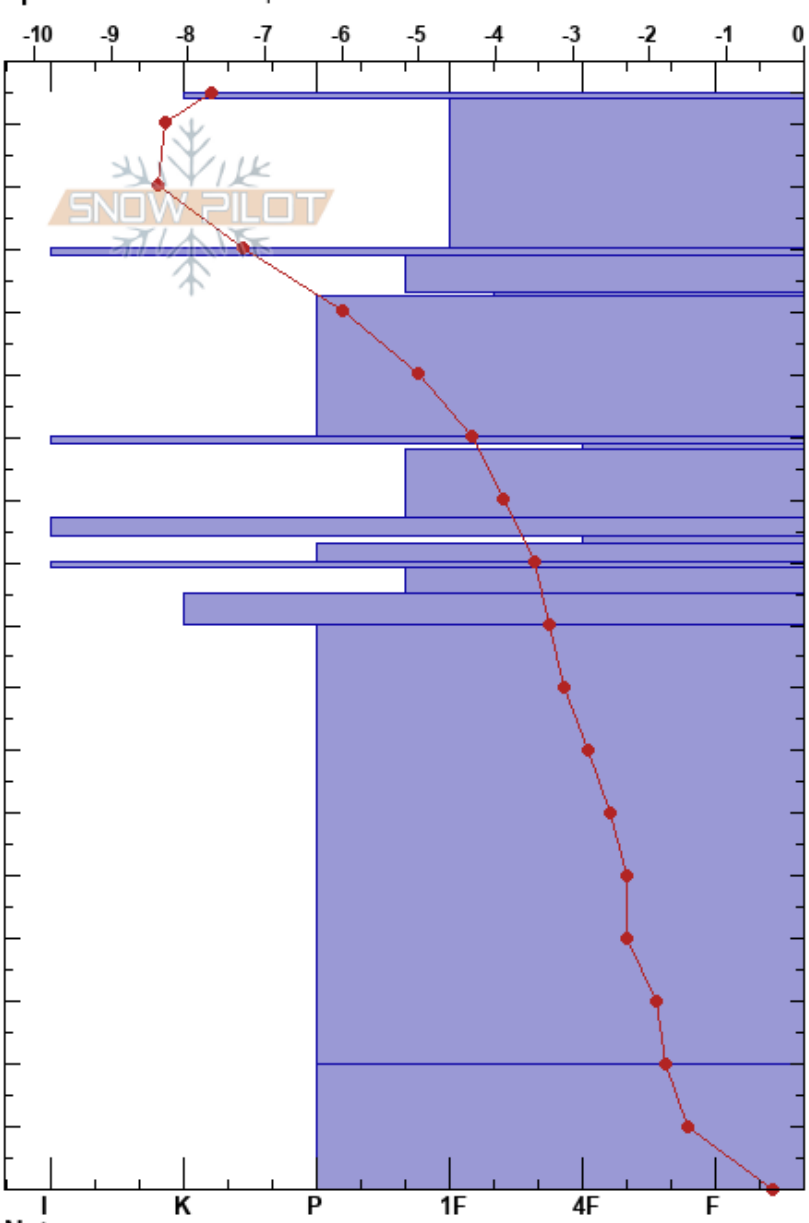

Snowslide, top N. Core
 Kachina Peaks
 AZ
 Elevation: 11671 ft
 Aspect: SE
 Specifics: We skied slope

Alicia Leggett
 01/09/2020 - 12:30pm
 Co-ord: 35.33273N, -111.67624W
 Slope Angle: 31°
 Wind Loading:

Stability:
 Air Temperature: 4°C
 Sky Cover: OVC
 Precipitation: NO
 Wind: Calm

HS:175
 Layer Notes:

PF:0
 PS:0

Elevation (cm)	Crystal		ρ kg/m ³	Stability tests & Layer comments
	Form	Size		
175	-			←CTV, Q2 @174cm RP
170	-			
160	/	0.3-0.5		
150	■			←CT10, Q2 @149cm RP
140	•	0.1-0.5		←ECTN22 @149cm
130	•	0.1-0.5		←CT16, Q2 @149cm RP
120	•	0.3-0.5		←CT30, Q2 @143cm RP
110	■			
100	□	0.5-1		←CT29, Q2 @119cm RP
90	□	0.5-1		
80	⊗	1		
50	●	0.5-1		
10	^	1		