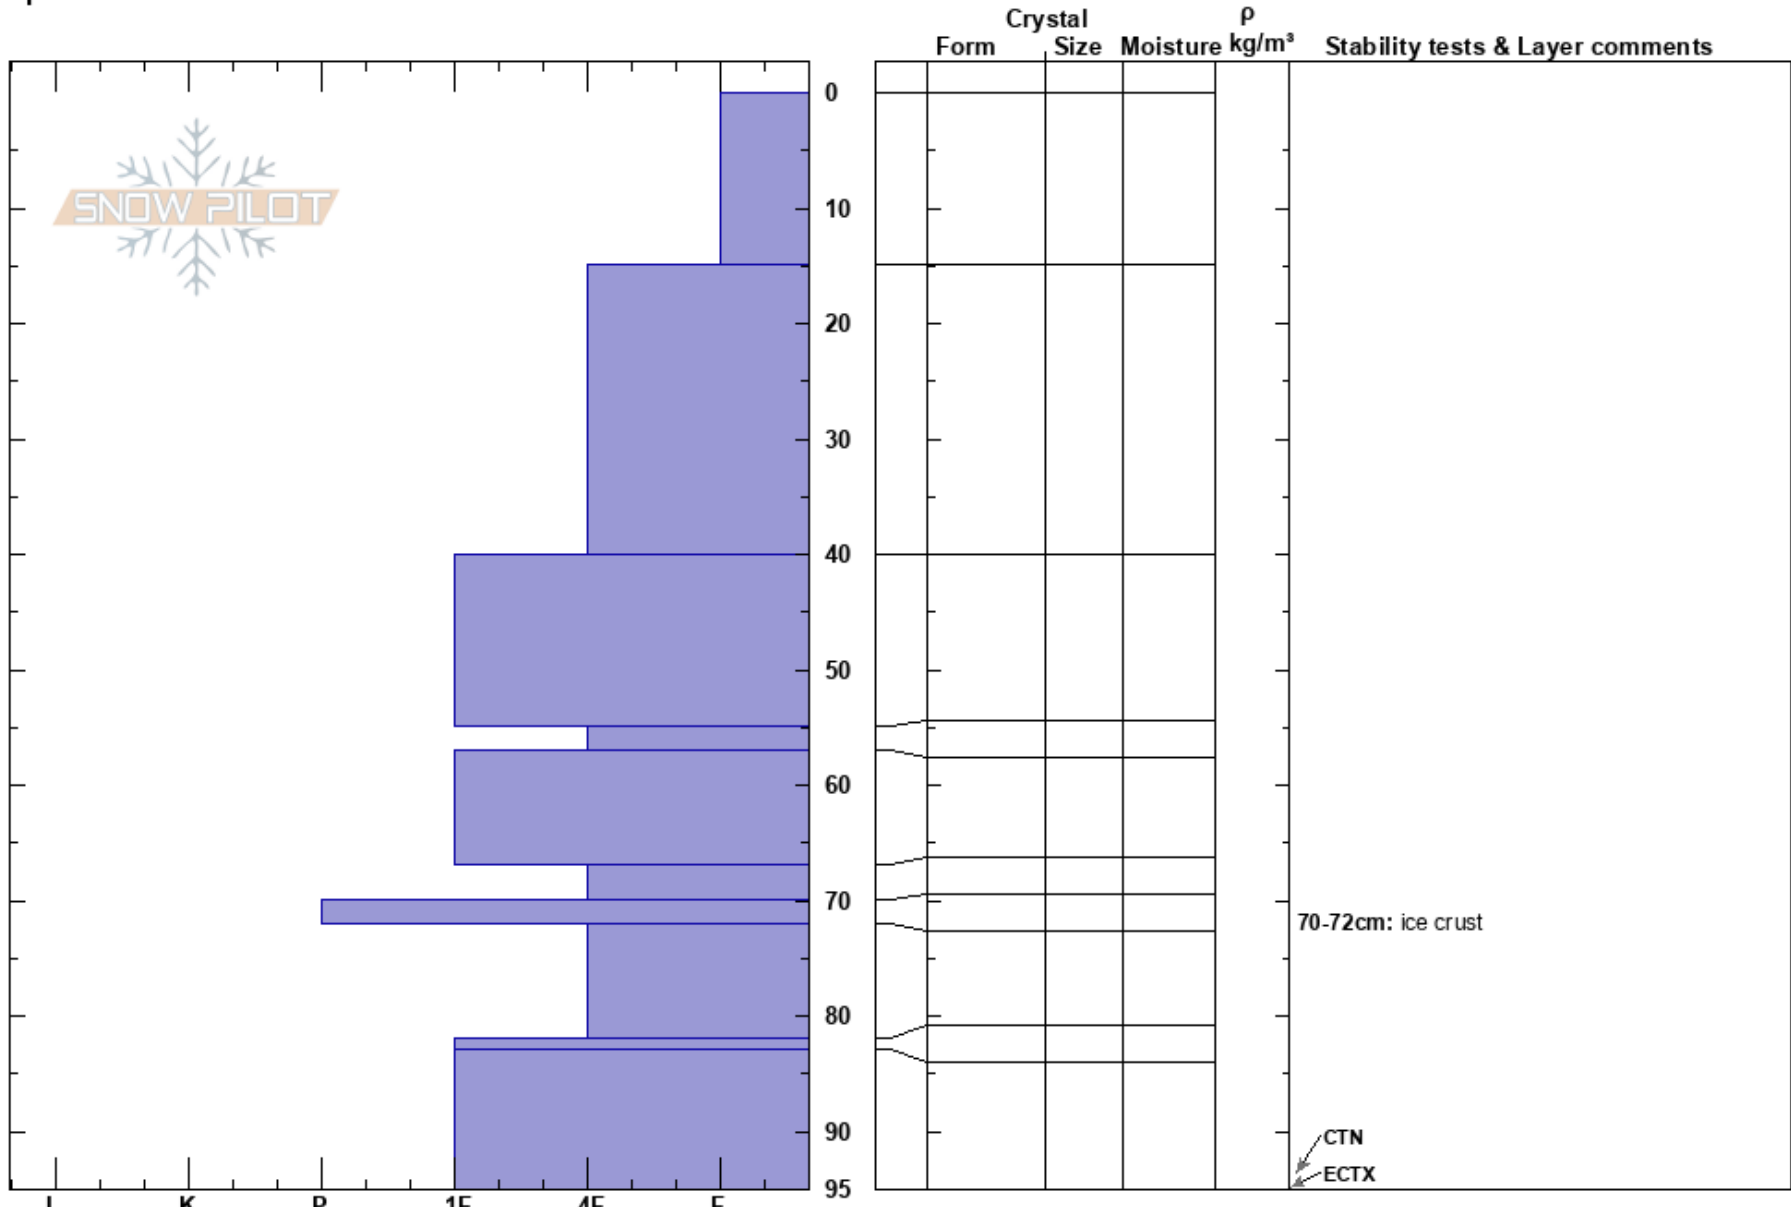

Iguana Backs E-fc Col.  
 Chugach Range  
 AK  
 Elevation: 4200 ft  
 Aspect: E  
 Specifics:

Luc Mehl  
 02/20/2017 - 12:50pm  
 Co-ord: 61.17650N, -145.42256E  
 Slope Angle: 36°  
 Wind Loading:

Stability:  
 Air Temperature: 12°F  
 Sky Cover: FEW  
 Precipitation: NO  
 Wind: Calm

Layer Notes:  
 70-72cm: ice crust  
 70-72cm: Problematic layer

Notes: Prominent ice crust at 70 cm depth, slick surface, but could not get block to slide on it, even on a 36 degree slope. ECTX, CTN.