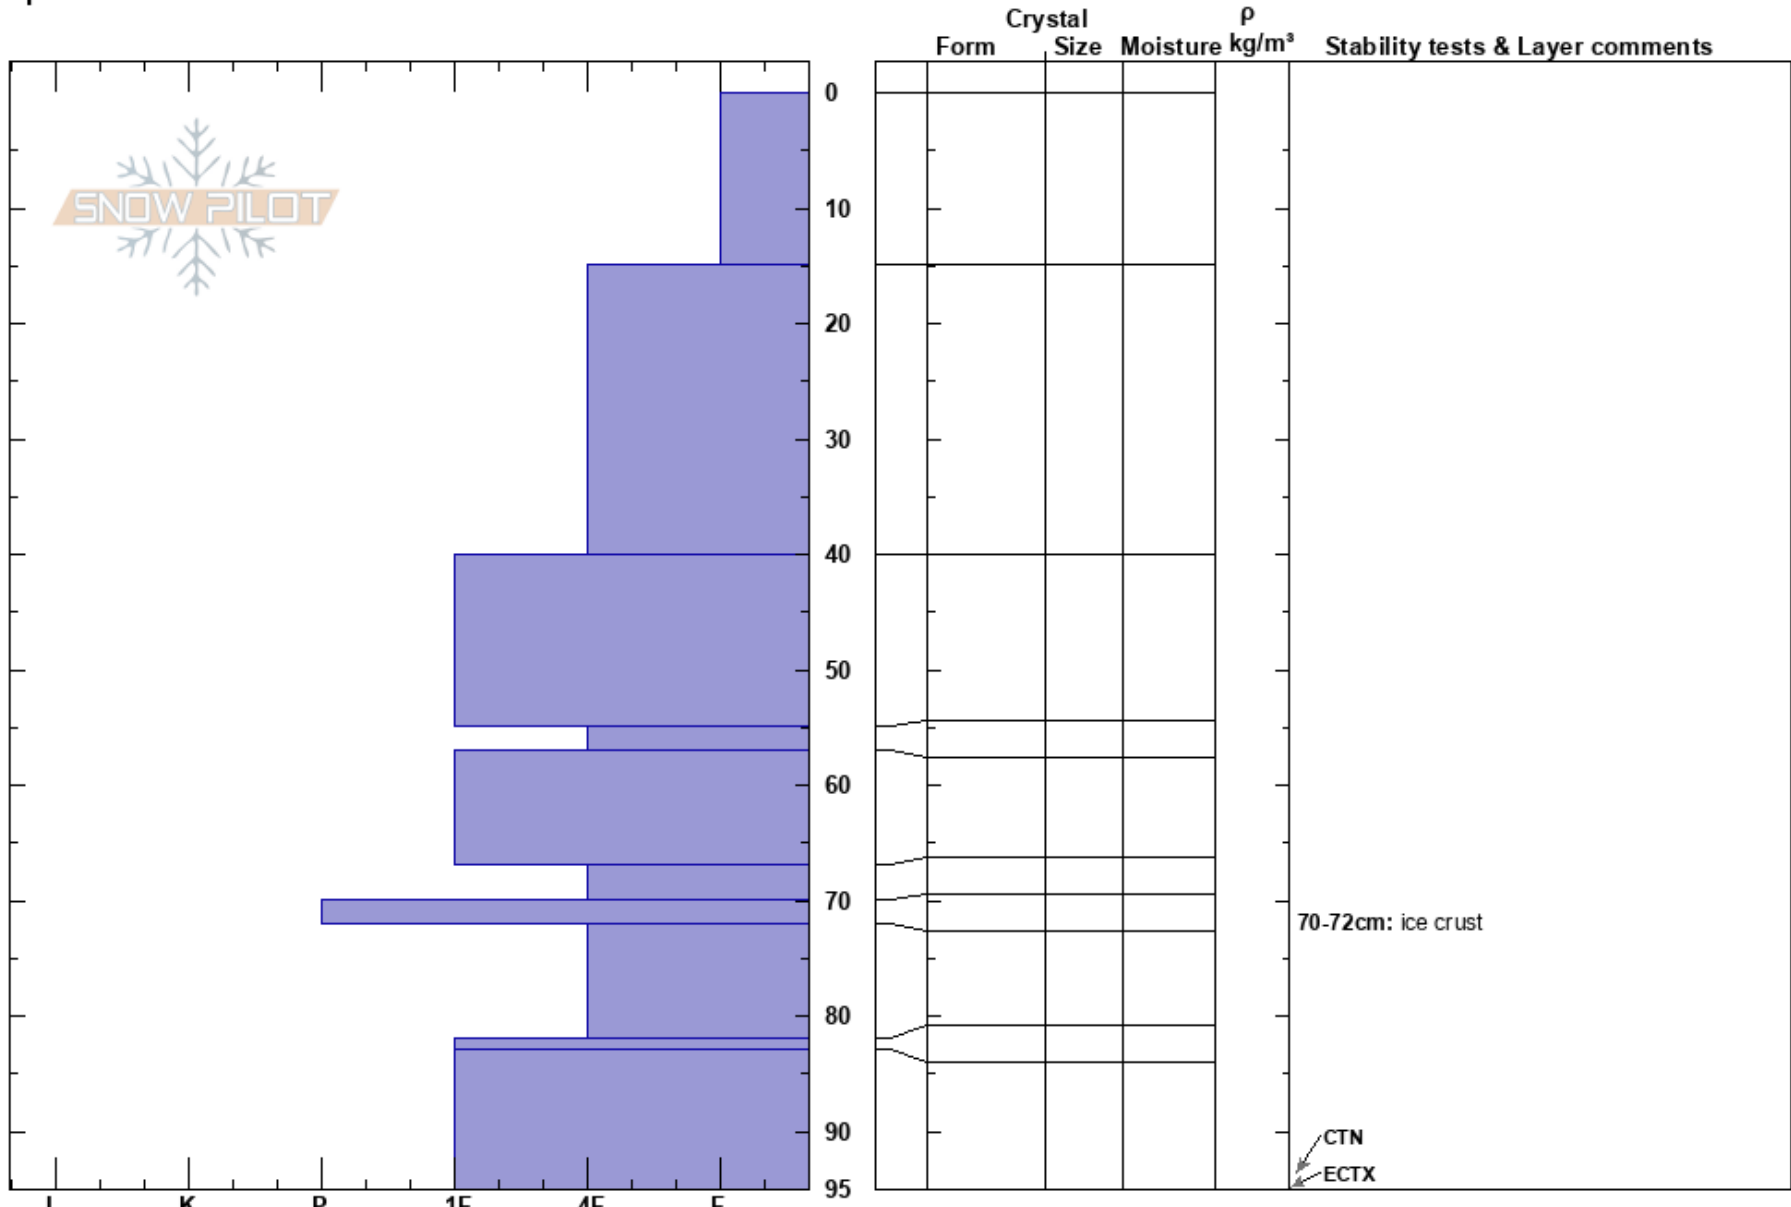

Iguana Backs E-fc Col.
 Chugach Range
 AK
 Elevation: 4200 ft
 Aspect: E
 Specifics:

Luc Mehl
 02/20/2017 - 12:50pm
 Co-ord: 61.17650N, -145.42256E
 Slope Angle: 36°
 Wind Loading:

Stability:
 Air Temperature: 12°F
 Sky Cover: FEW
 Precipitation: NO
 Wind: Calm

Layer Notes:
 70-72cm: ice crust
 70-72cm: Problematic layer

Notes: Prominent ice crust at 70 cm depth, slick surface, but could not get block to slide on it, even on a 36 degree slope. ECTX, CTN.