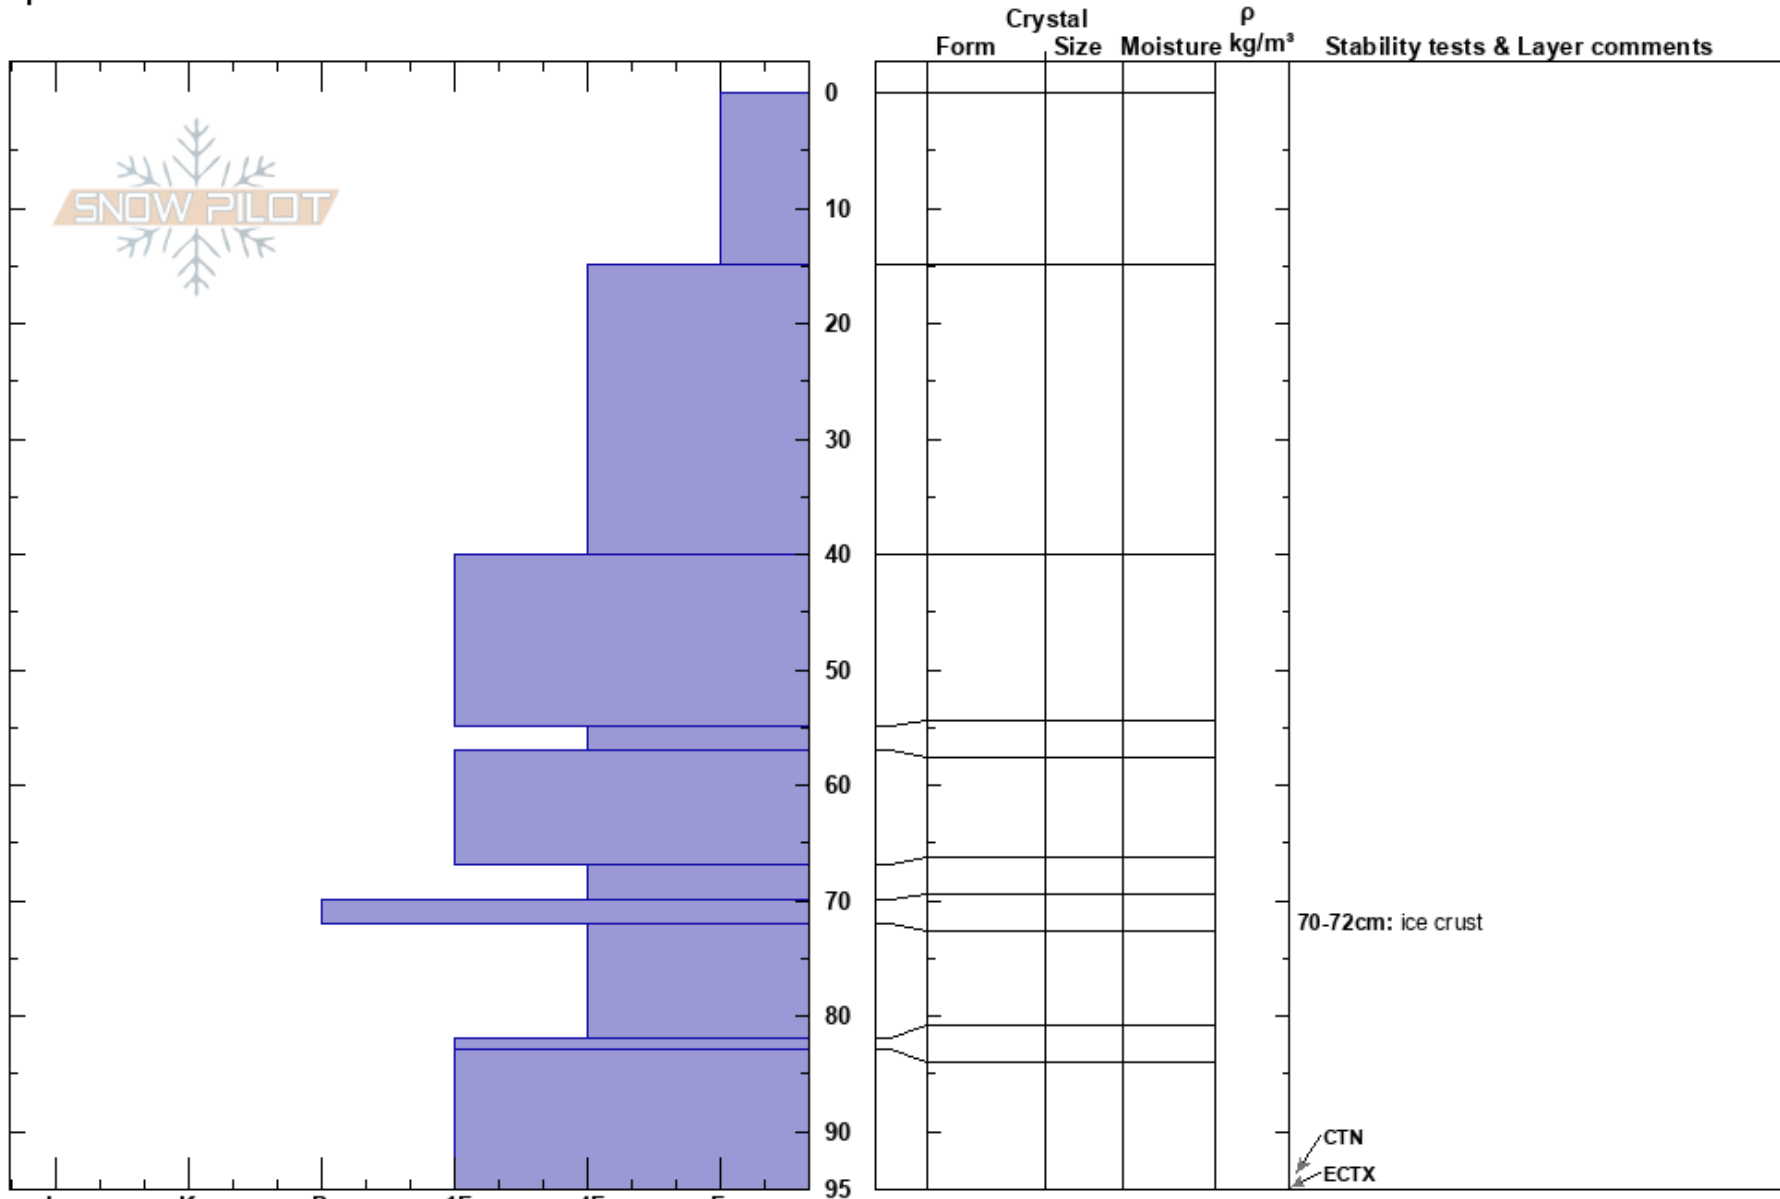

Iguana Backs E-fc Col.  
 Chugach Range  
 AK  
 Elevation: 4200 ft  
 Aspect: E  
 Specifics:

Luc Mehl  
 02/20/2017 - 12:50pm  
 Co-ord: 61.17650N, -145.42256E  
 Slope Angle: 36°  
 Wind Loading:

Stability:  
 Air Temperature: 12°F  
 Sky Cover: FEW  
 Precipitation: NO  
 Wind: Calm

Layer Notes:  
 70-72cm: ice crust  
 70-72cm: Problematic layer

Notes: Prominent ice crust at 70 cm depth, slick surface, but could not get block to slide on it, even on a 36 degree slope. ECTX, CTN.