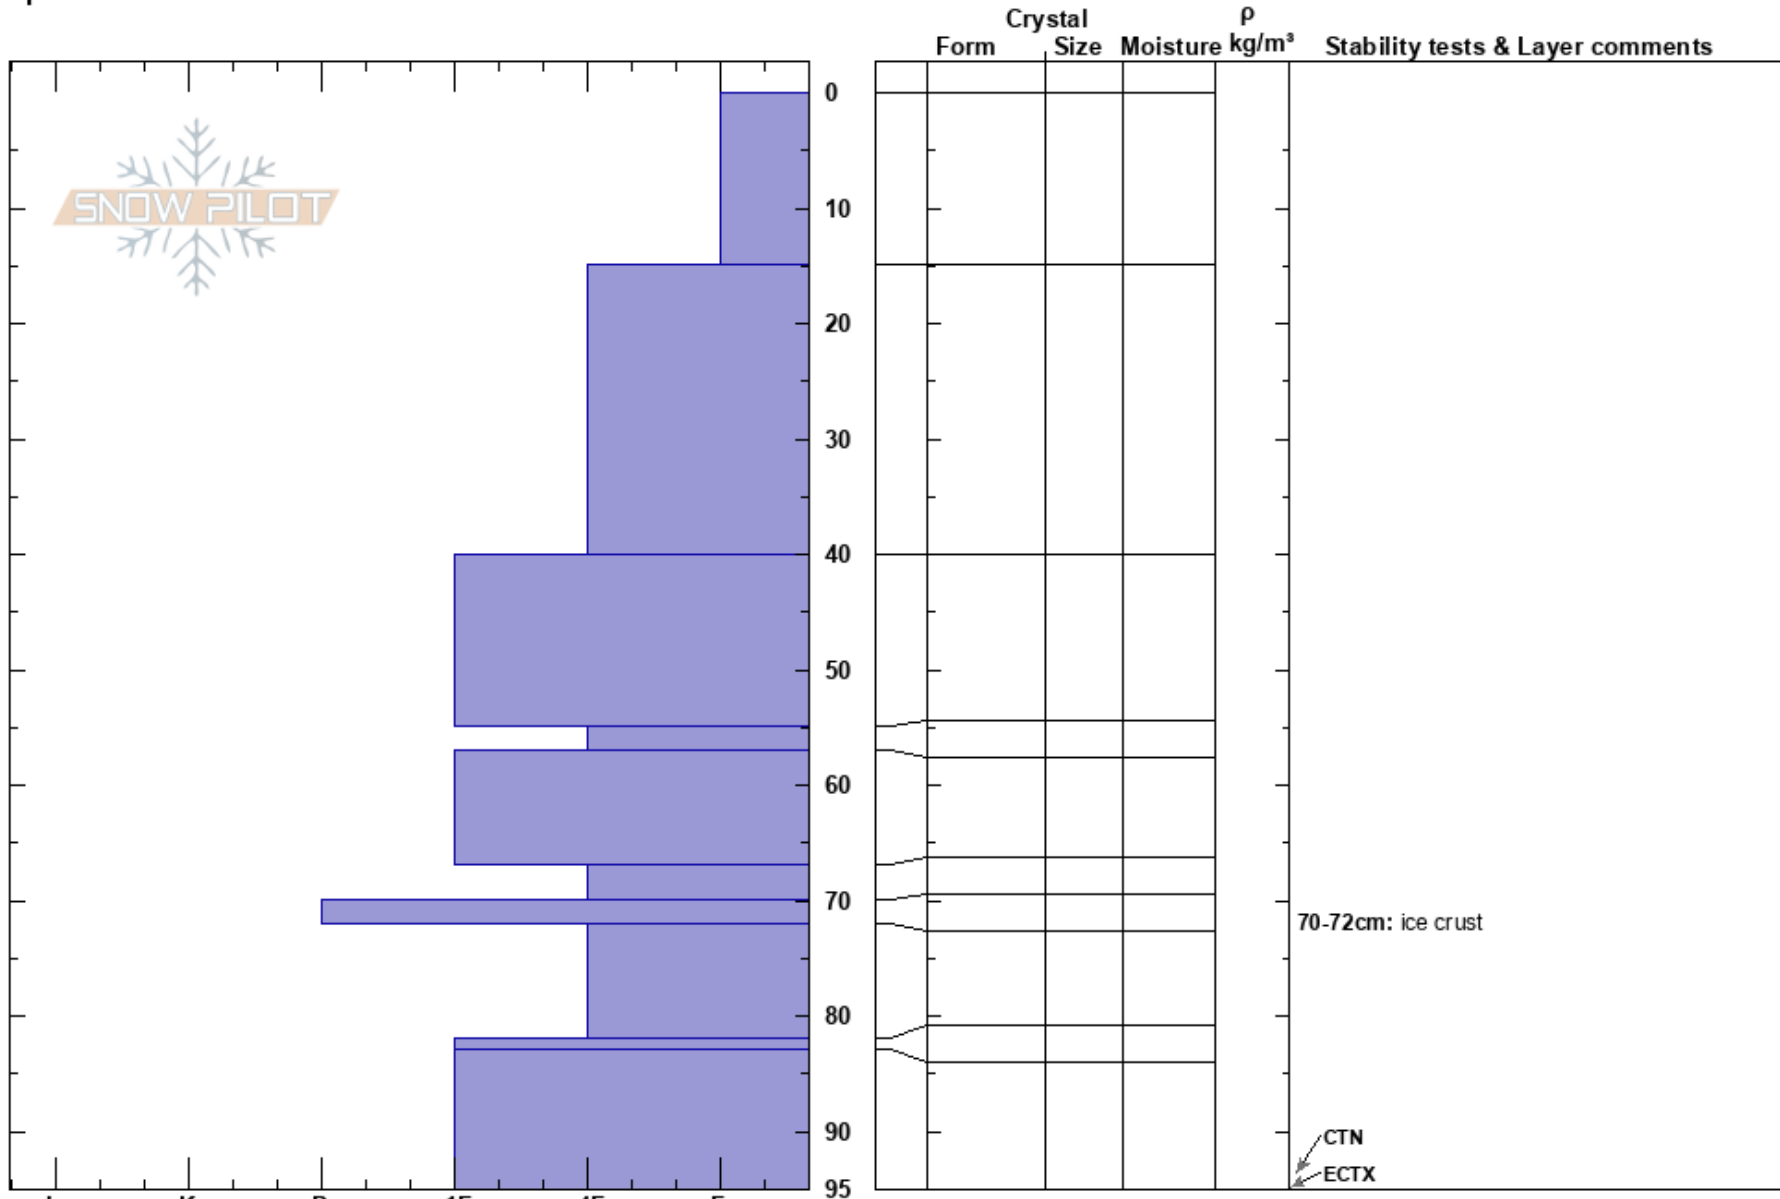

Iguana Backs E-fc Col.
 Chugach Range
 AK
 Elevation: 4200 ft
 Aspect: E
 Specifics:

Luc Mehl
 02/20/2017 - 12:50pm
 Co-ord: 61.17650N, -145.42256E
 Slope Angle: 36°
 Wind Loading:

Stability:
 Air Temperature: 12°F
 Sky Cover: FEW
 Precipitation: NO
 Wind: Calm

Layer Notes:
 70-72cm: ice crust
 70-72cm: Problematic layer

Notes: Prominent ice crust at 70 cm depth, slick surface, but could not get block to slide on it, even on a 36 degree slope. ECTX, CTN.