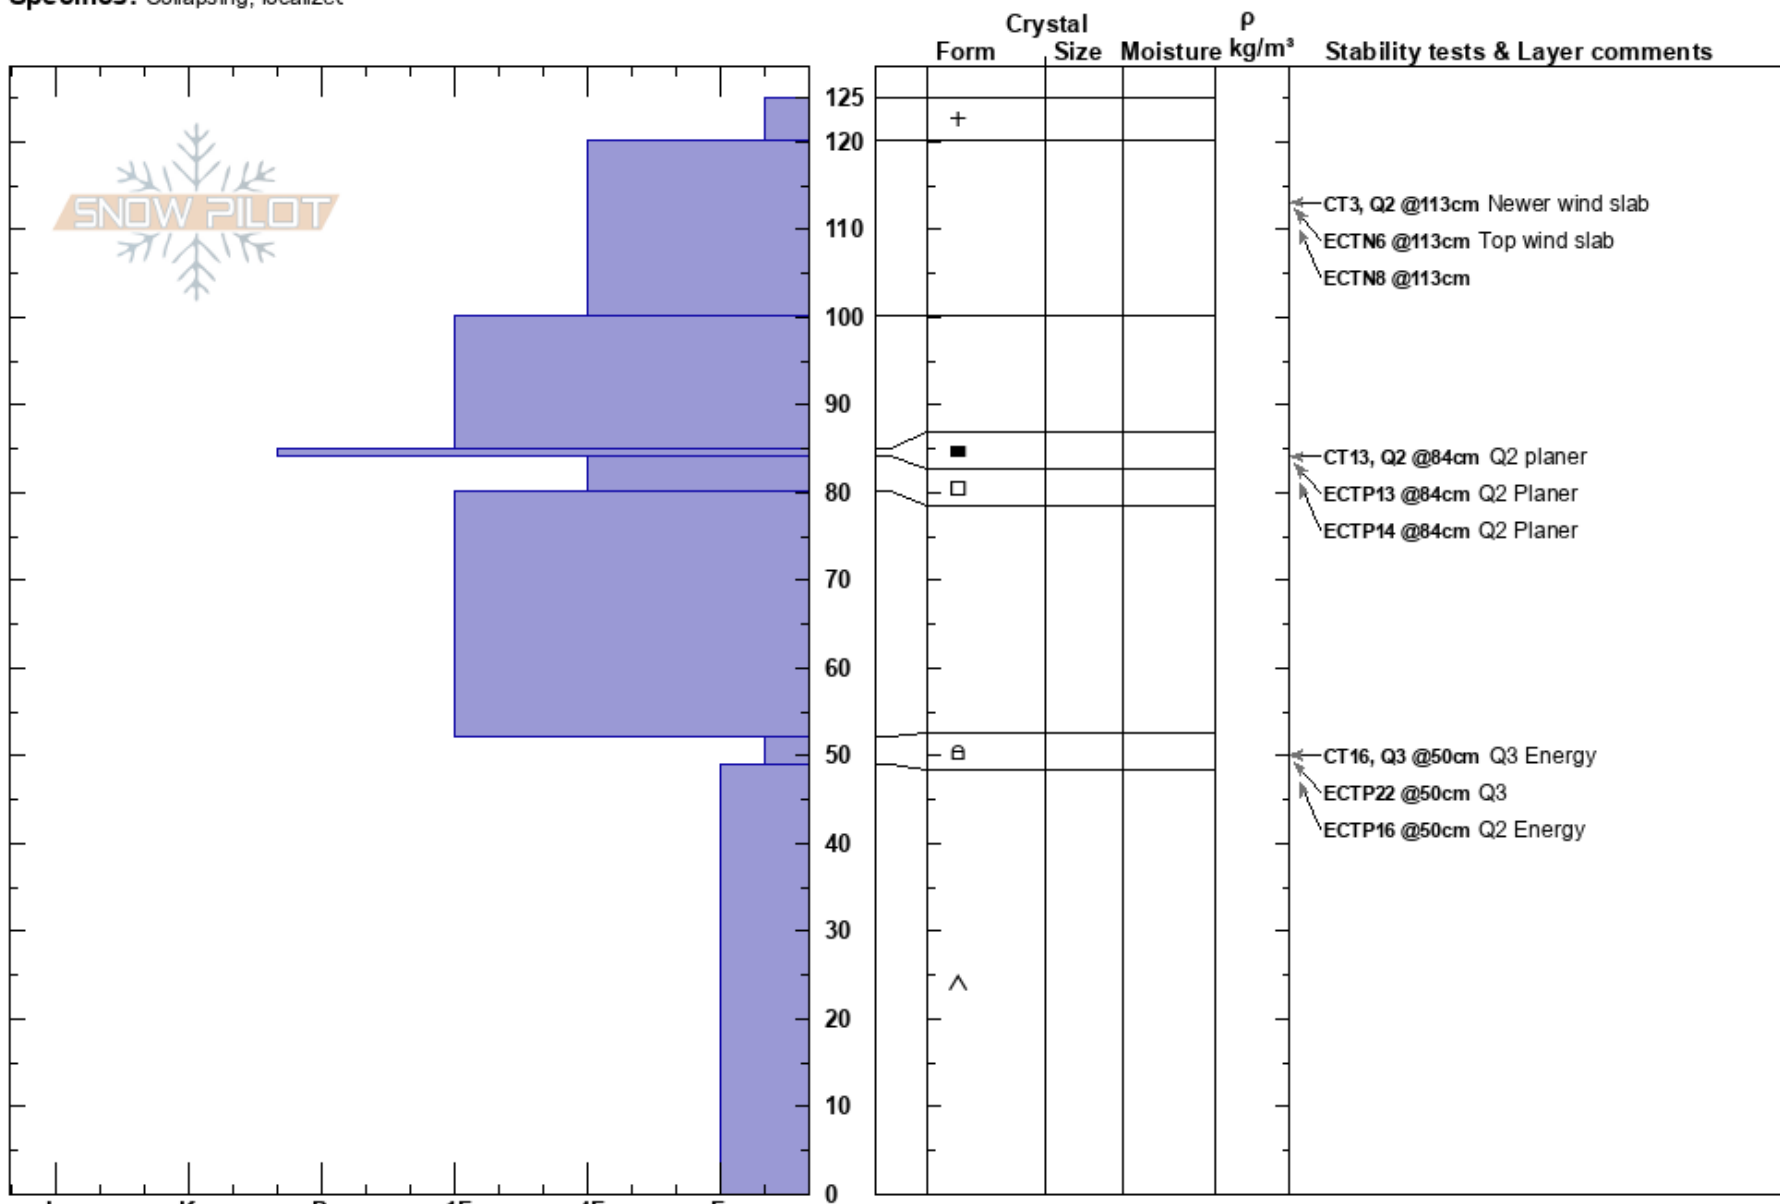

01092020LostTrailBC
 Bitterroot
 ID
Elevation: 7653 ft
Aspect: 330°
Specifics: Collapsing, localized

Geoff Fast
 01/09/2020 - 12:30pm
Co-ord: 45.70971N, -113.98755W
Slope Angle: 36°
Wind Loading: yes

Stability:
Air Temperature:
Sky Cover: BKN
Precipitation: S-1
Wind: W Moderate

HS: 125
PF: 100 52-49cm: Problematic layer
PS: 18

Notes: Plunge - Lost Trail backcountry. About 12cm new snow last 24hrs, 40+cm last 72hrs. 125cm depth. Weak layers propagating at 84cm and 50cm.