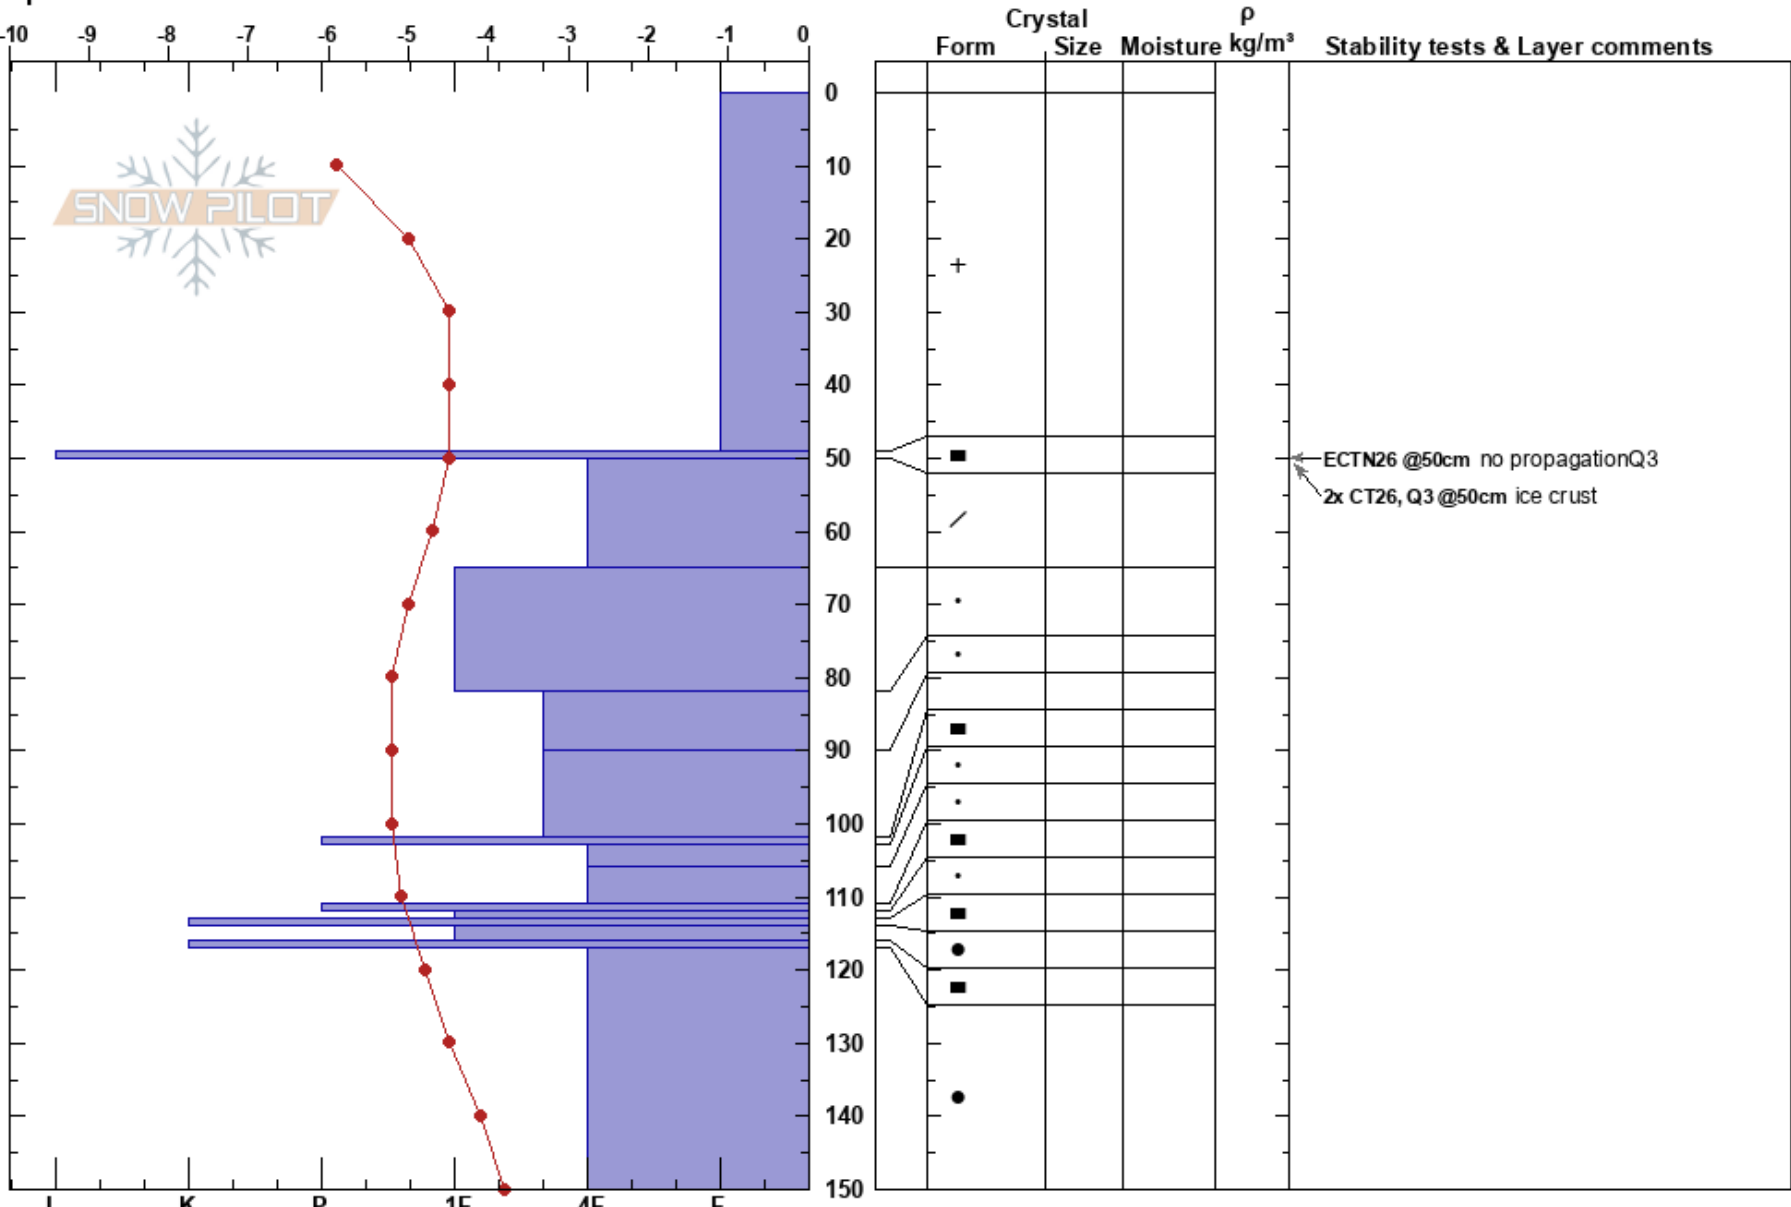

MidFork Comice
 Selkirk Mtns
 ID
Elevation: 5388 ft
Aspect: NE
Specifics:

JAMES ROWLAND
 01/09/2020 - 10:00am
Co-ord: 48.37606N, -116.65456W
Slope Angle: 24°
Wind Loading: no

Stability:
Air Temperature: -14°C
Sky Cover: CLR
Precipitation: NO
Wind: W Light Breeze

HS:150
PF:32
PS:15
 49-50cm: Problematic layer

Notes: Snowpack is 300mm at this location with only the top 150cm observed.

General concern at 50cm down on ice crust with new load coming as well as numerous ice crusts from 102cm through 117cm. Stability test did not show a significant hazard in this area however. Observer noted that new snow appears to be bonding better to the 50cm crust.