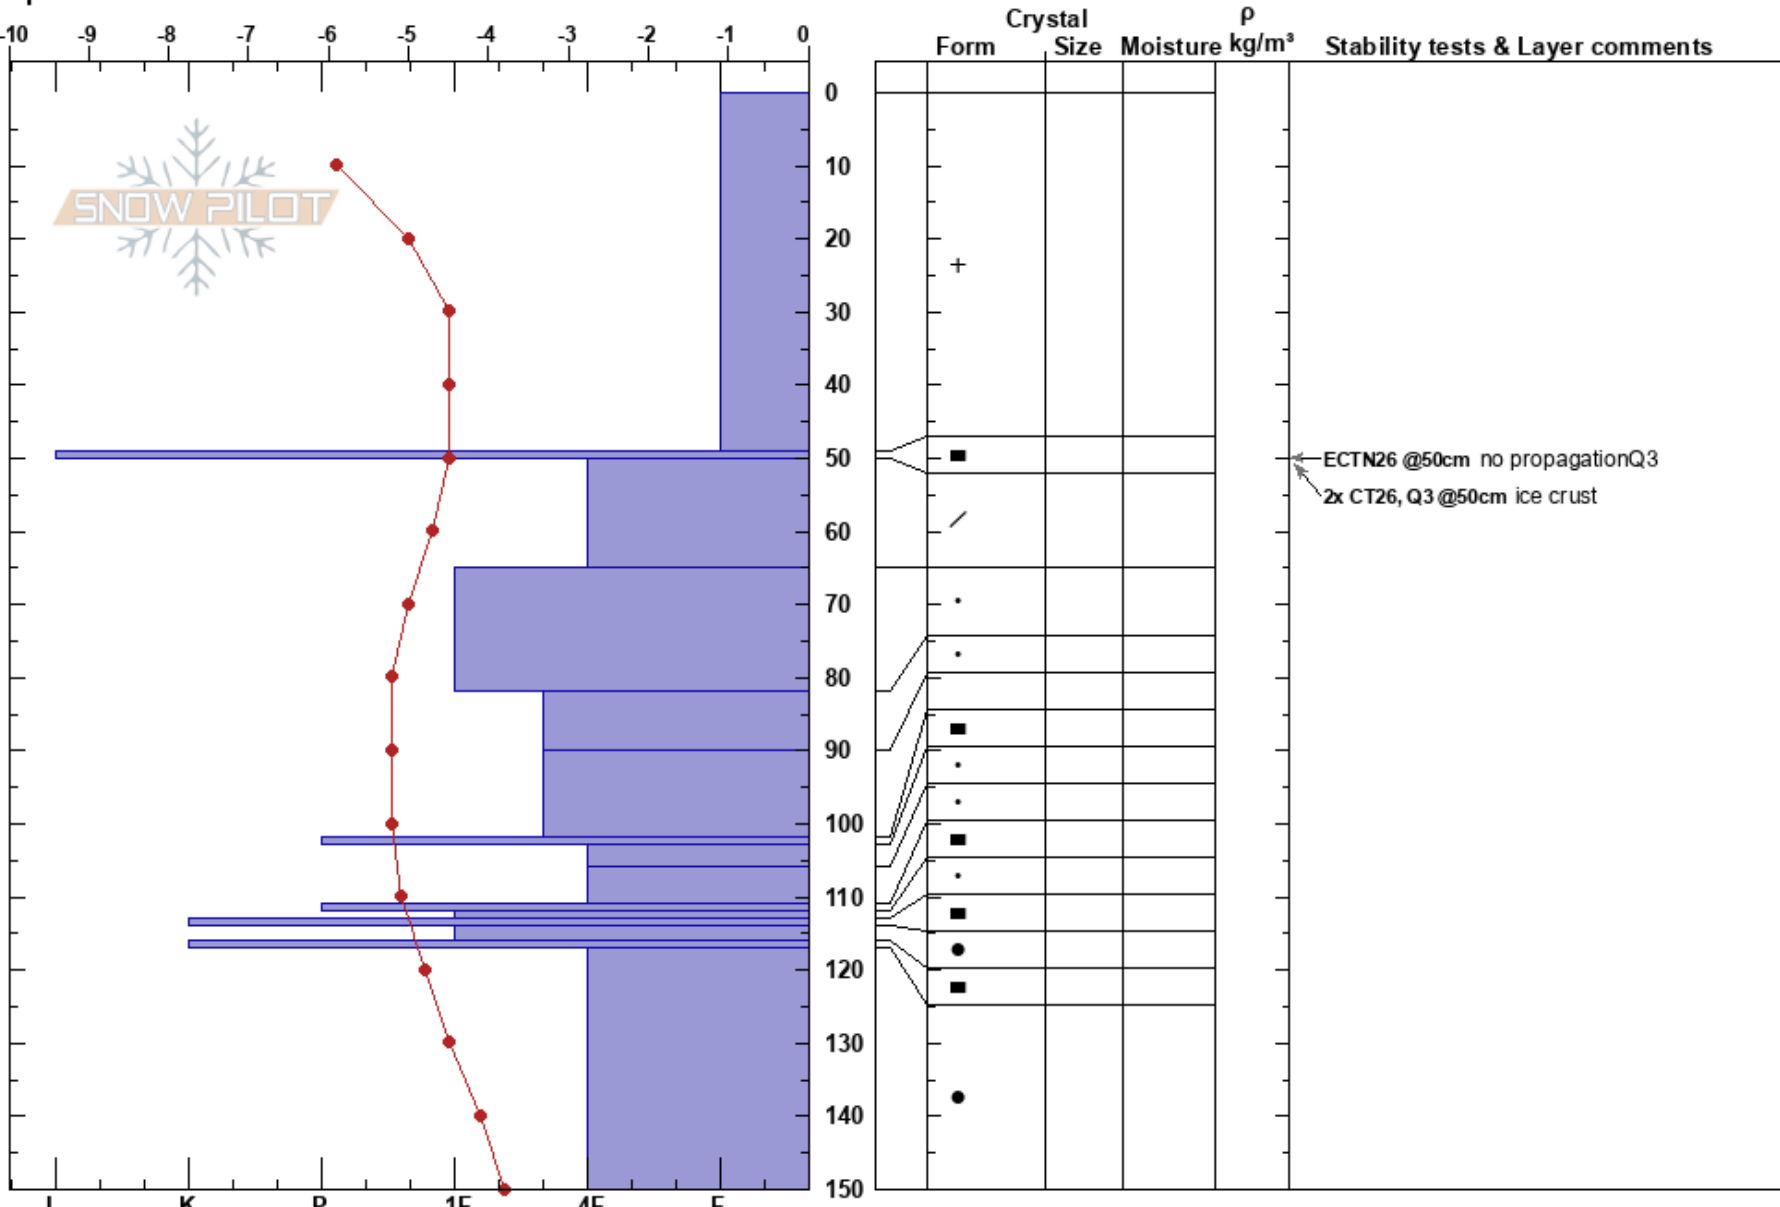

MidFork Comice  
 Selkirk Mtns  
 ID  
 Elevation: 5388 ft  
 Aspect: NE  
 Specifics:

JAMES ROWLAND  
 01/09/2020 - 10:00am  
 Co-ord: 48.37606N, -116.65456W  
 Slope Angle: 24°  
 Wind Loading: no

Stability: **HS:150**  
 Air Temperature: -14°C **PF:32** 49-50cm:Problematic layer  
 Sky Cover: CLR **PS:15**  
 Precipitation: NO  
 Wind: W Light Breeze

**Notes:** Snowpack is 300mm at this location with only the top 150cm observed.

General concern at 50cm down on ice crust with new load coming as well as numerous ice crusts from 102cm through 117cm. Stability test did not show a significant hazard in this area however. Observer noted that new snow appears to be bonding better to the 50cm crust.