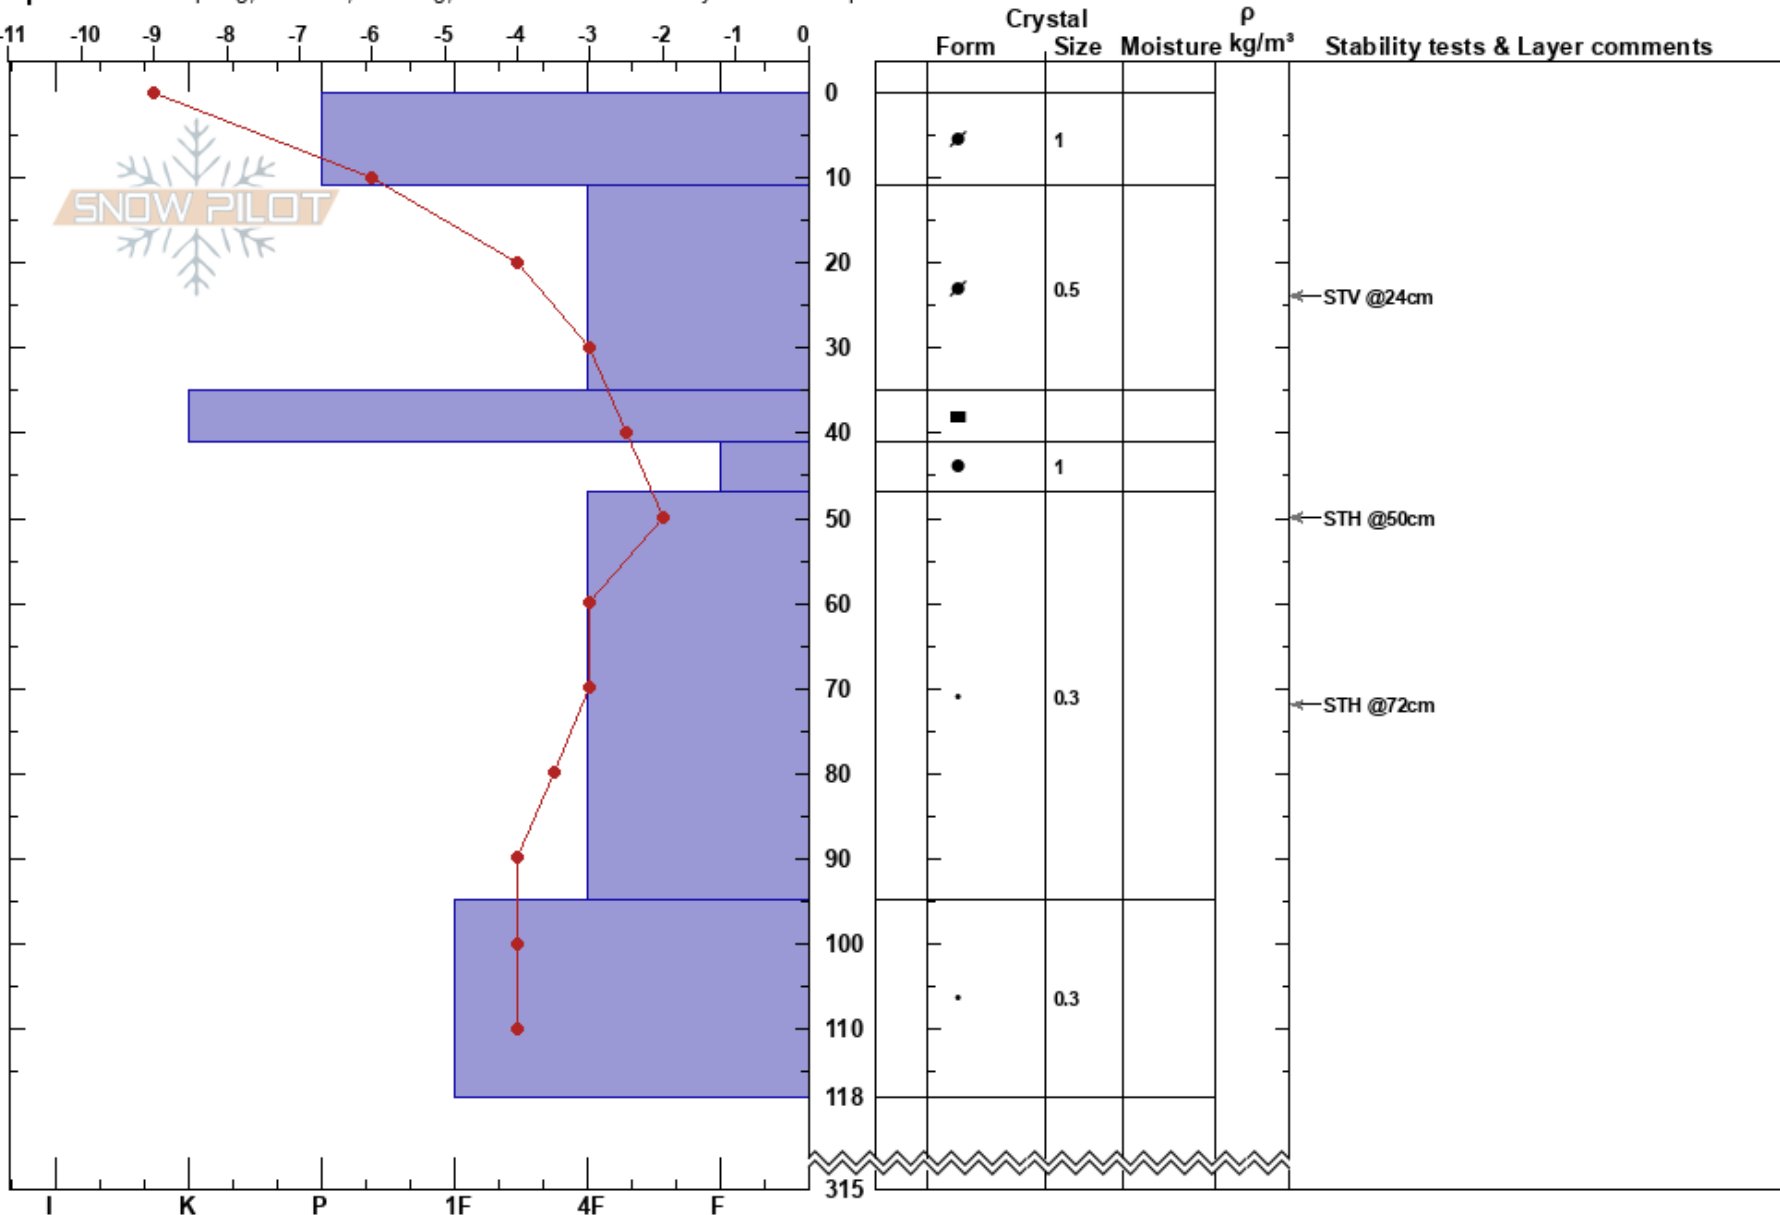

Moon Bowl
Mt. Hood
OR
Elevation: 6500 ft
Aspect: NE

Nick Burks
01/09/2020 - 9:00am
Co-ord: 45.34937N, -121.67298E
Slope Angle: 37°
Wind Loading: previous

Stability: Fair
Air Temperature: -7.5°C
PS: 25 11-35cm: Problematic layer
Sky Cover: FEW
Precipitation: NO
Wind: SW Calm

Specifics: Collapsing, localized; Cracking; Recent avalanche activity on similar slopes

Notes: