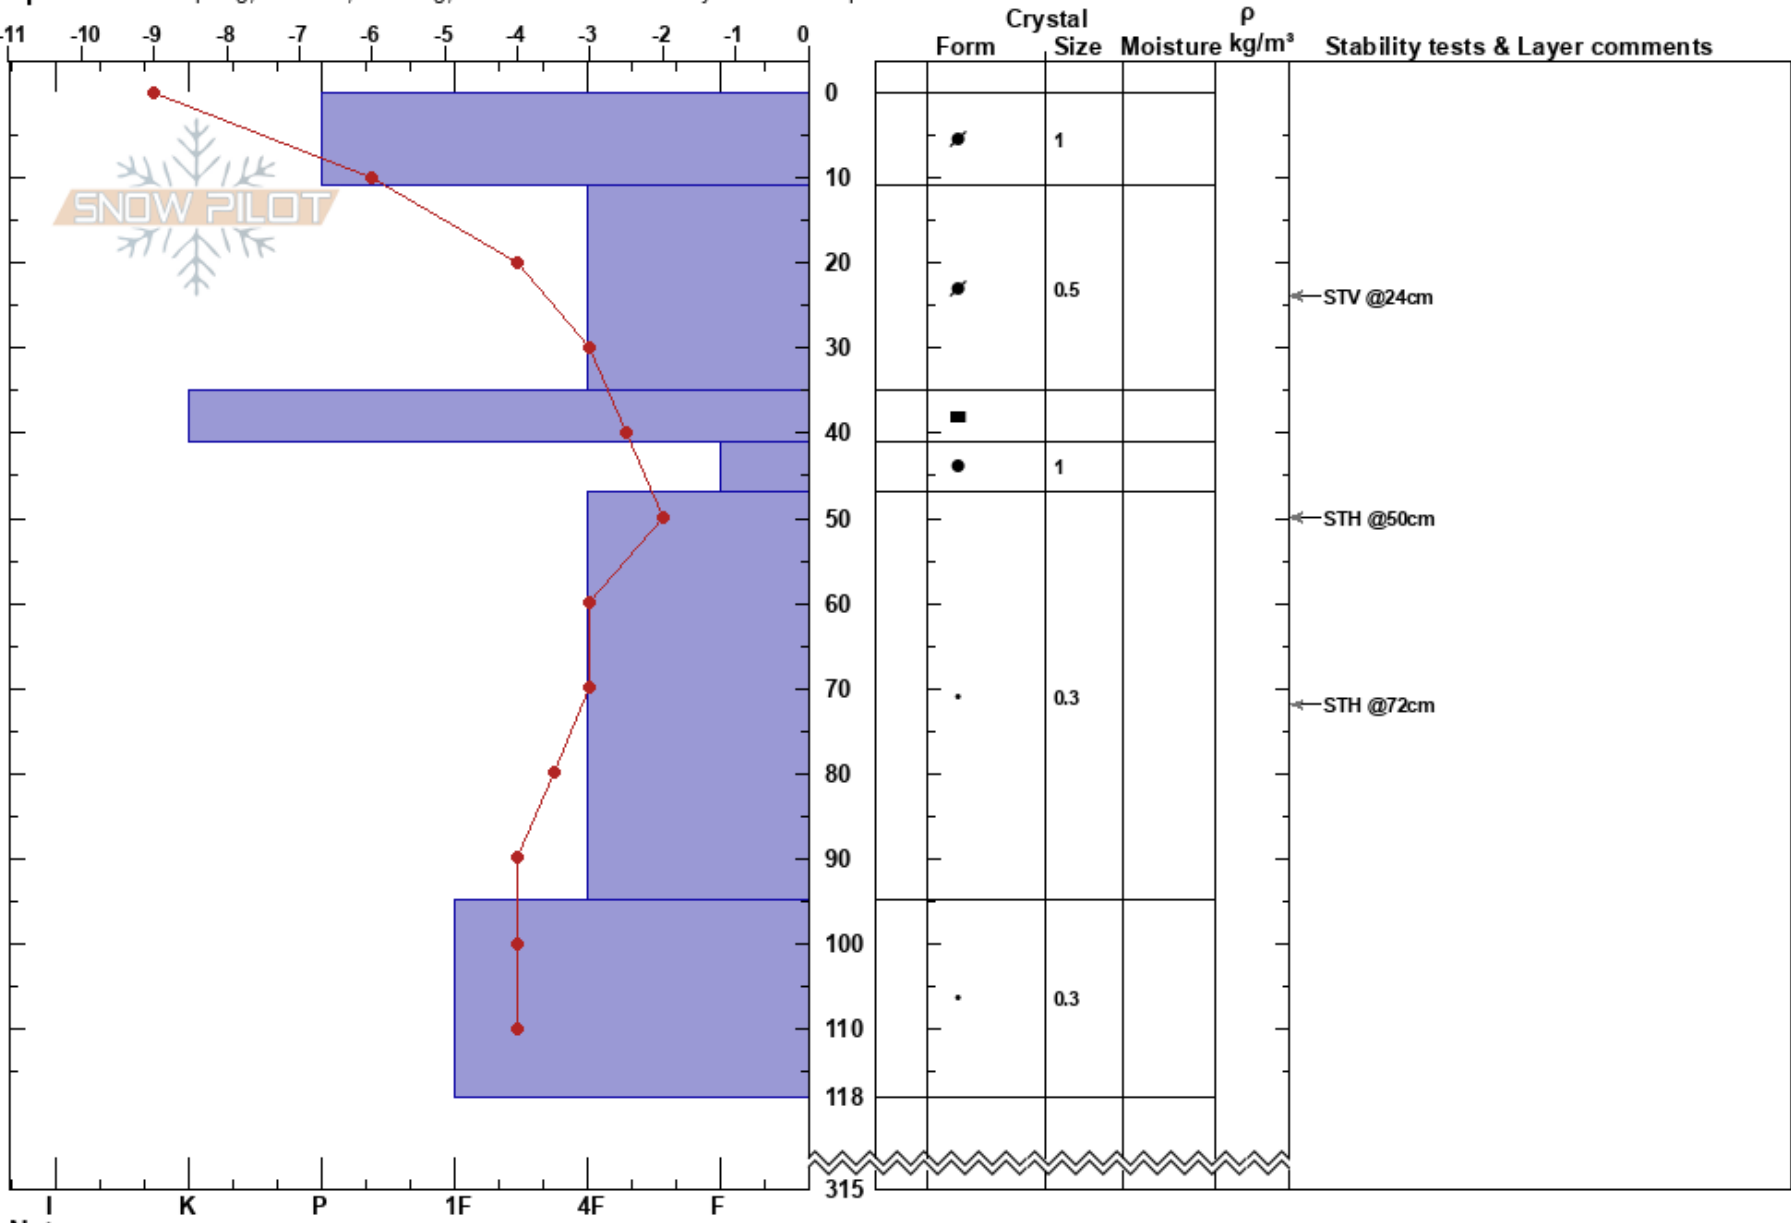

Moon Bowl
 Mt. Hood
 OR
 Elevation: 6500 ft
 Aspect: NE

Nick Burks
 01/09/2020 - 9:00am
 Co-ord: 45.34937N, -121.67298E
 Slope Angle: 37°
 Wind Loading: previous

Stability: Fair
 Air Temperature: -7.5°C
 PS: 25 11-35cm: Problematic layer
 Sky Cover: FEW
 Precipitation: NO
 Wind: SW Calm

Specifics: Collapsing, localized; Cracking; Recent avalanche activity on similar slopes

Notes: