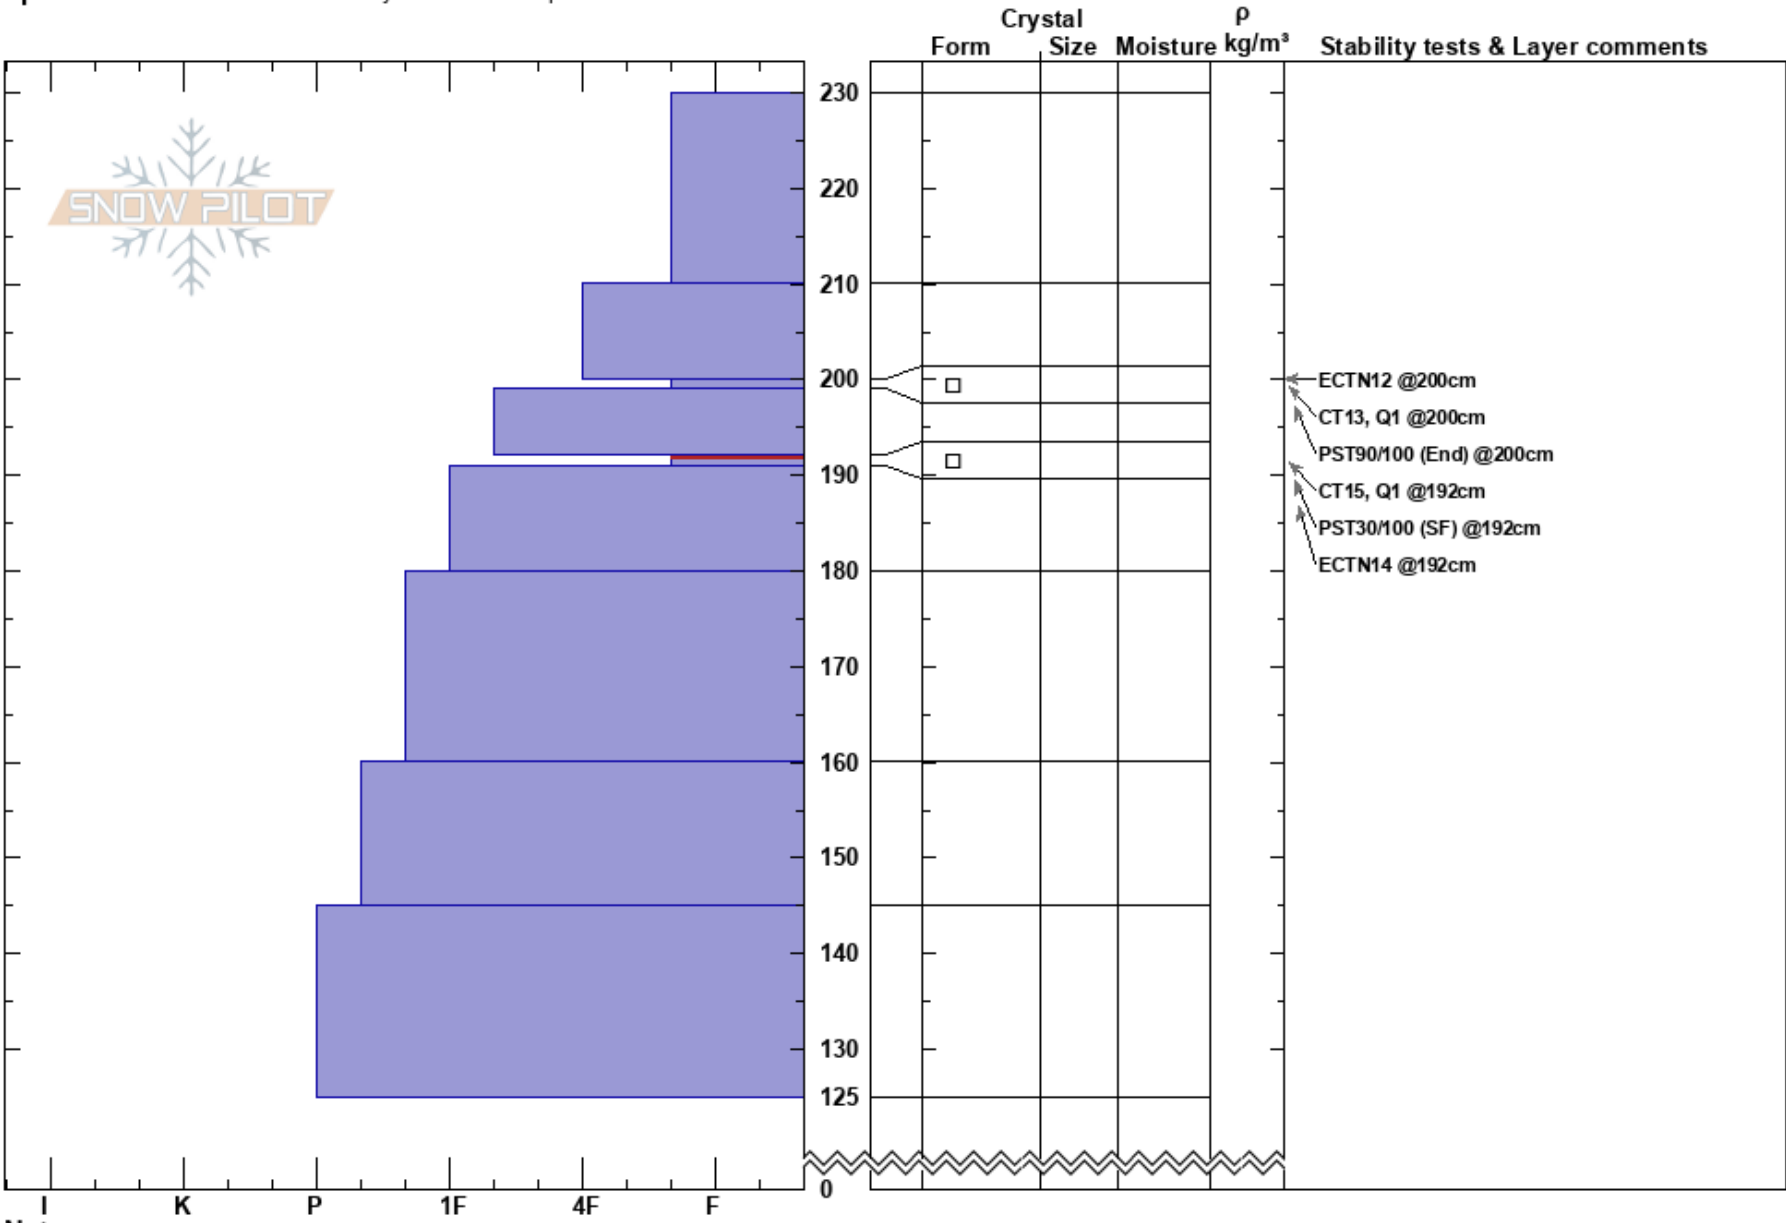

Tepee - wildrnss bndry
 Madison Range-S
 MT
 Elevation: 9200 ft
 Aspect: 330°
 Specifics: Recent avalanche activity on different slopes

Alex Marienthal
 02/19/2017 - 11:45am
 Co-ord: 44.91910N, -111.17829W
 Slope Angle: 5°
 Wind Loading: previous

Stability: Good
 Air Temperature:
 Sky Cover: OVC
 Precipitation: S1
 Wind:

HS:230
 Layer Notes:
 192-191cm:Problematic layer

Notes: