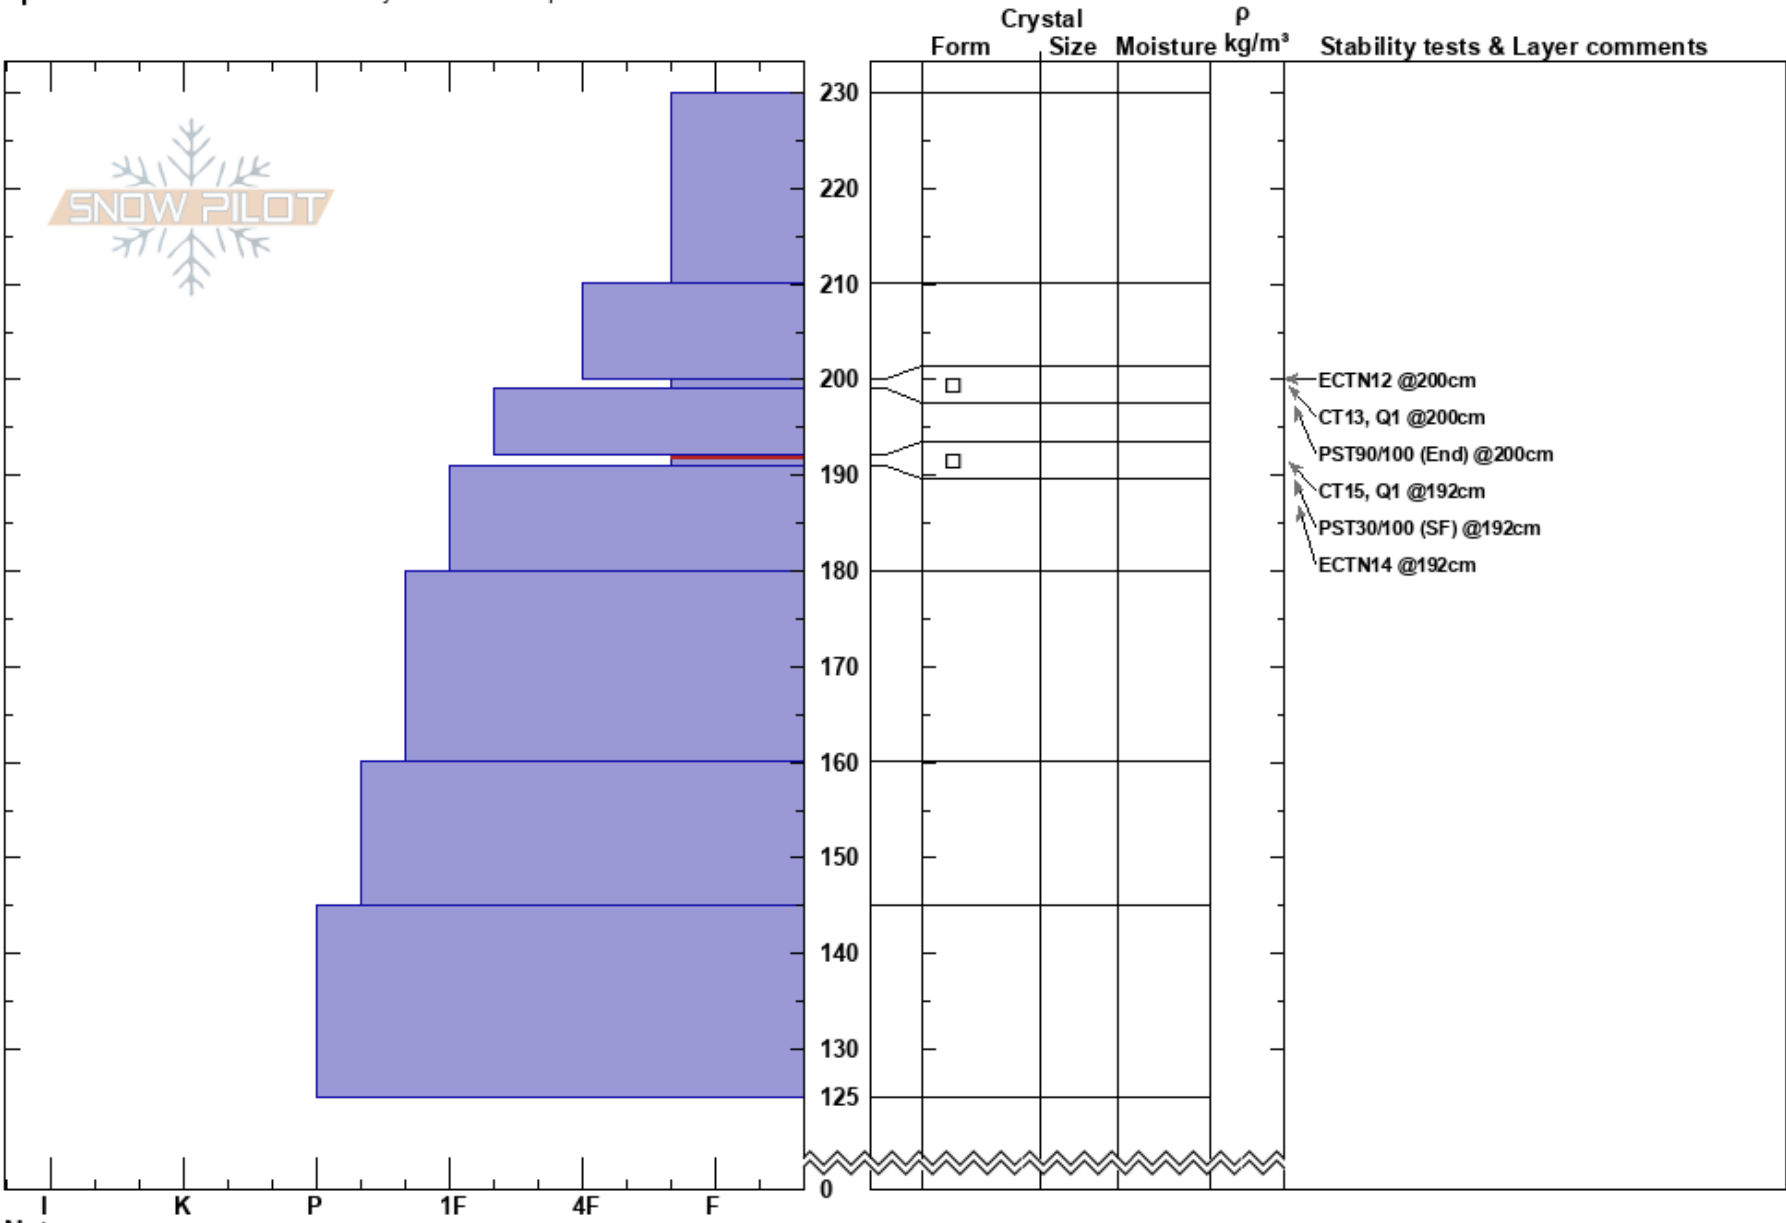

Tepee - wildrnss bndry  
 Madison Range-S  
 MT  
 Elevation: 9200 ft  
 Aspect: 330°  
 Specifics: Recent avalanche activity on different slopes

Alex Marienthal  
 02/19/2017 - 11:45am  
 Co-ord: 44.91910N, -111.17829W  
 Slope Angle: 5°  
 Wind Loading: previous

Stability: Good  
 Air Temperature:  
 Sky Cover: OVC  
 Precipitation: S1  
 Wind:

HS:230  
 Layer Notes:  
 192-191cm:Problematic layer

Notes: