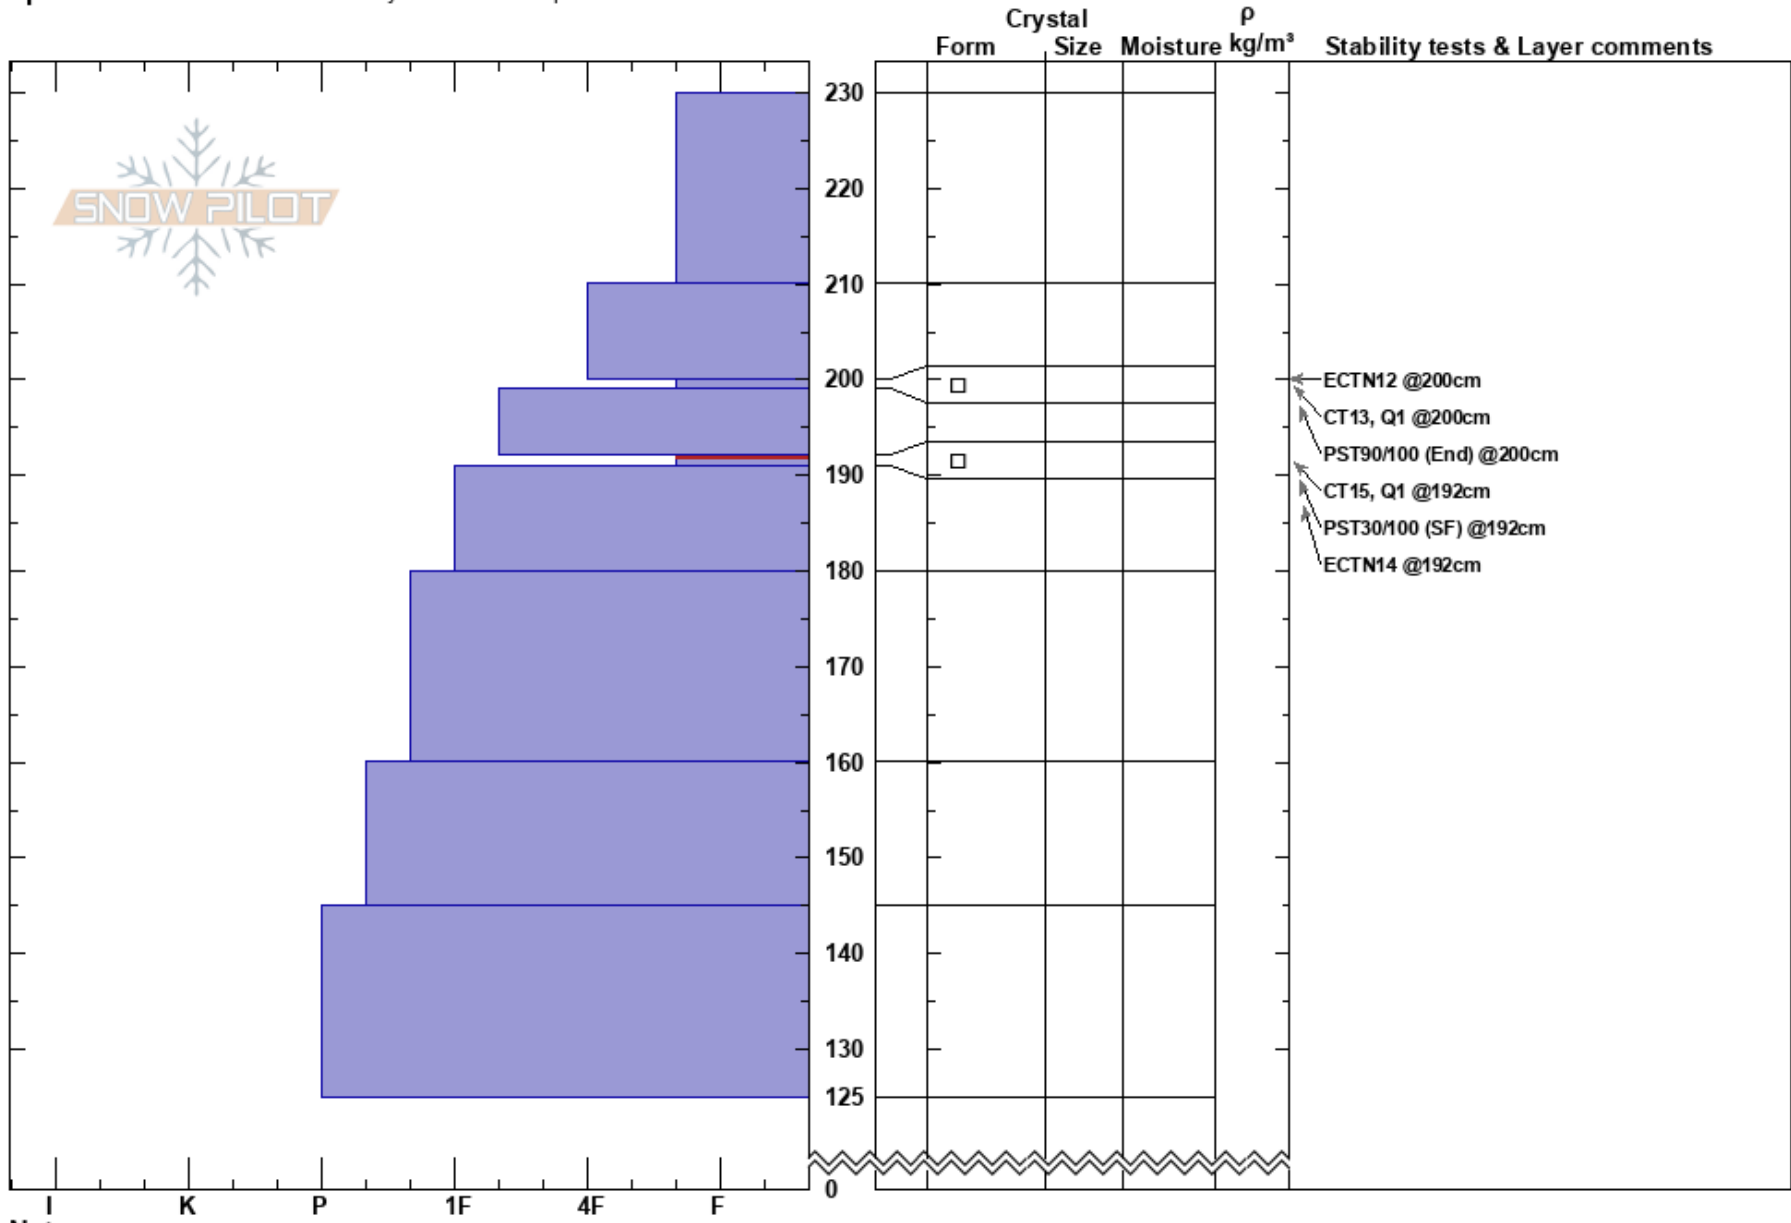

Tepee - wildrnss bndry  
 Madison Range-S  
 MT  
 Elevation: 9200 ft  
 Aspect: 330°  
 Specifics: Recent avalanche activity on different slopes

Alex Marienthal  
 02/19/2017 - 11:45am  
 Co-ord: 44.91910N, -111.17829W  
 Slope Angle: 5°  
 Wind Loading: previous

Stability: Good  
 Air Temperature:  
 Sky Cover: OVC  
 Precipitation: S1  
 Wind:

HS:230  
 Layer Notes:  
 192-191cm:Problematic layer

Notes: