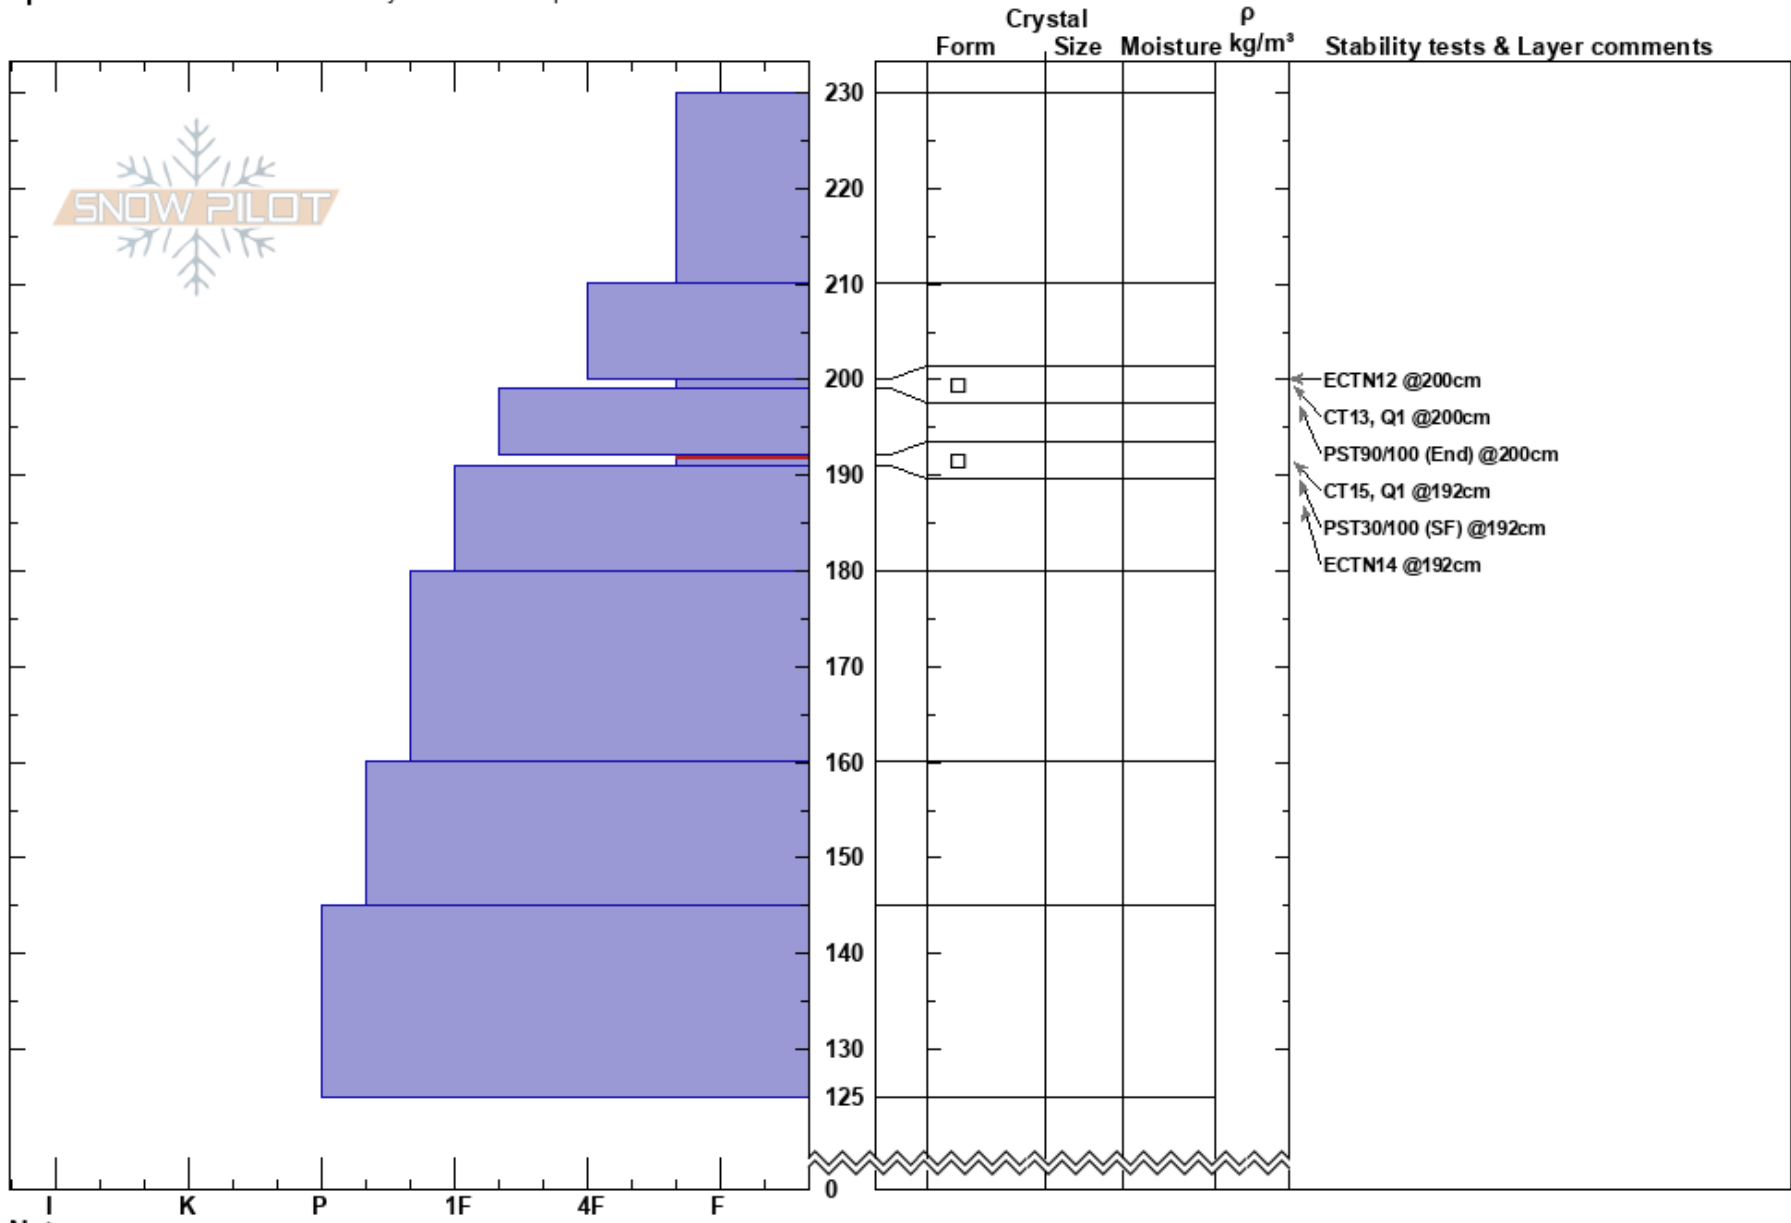

Tepee - wildrnss bndry
 Madison Range-S
 MT
 Elevation: 9200 ft
 Aspect: 330°
 Specifics: Recent avalanche activity on different slopes

Alex Marienthal
 02/19/2017 - 11:45am
 Co-ord: 44.91910N, -111.17829W
 Slope Angle: 5°
 Wind Loading: previous

Stability: Good
 Air Temperature:
 Sky Cover: OVC
 Precipitation: S1
 Wind:

HS:230
 Layer Notes:
 192-191cm:Problematic layer

Notes: