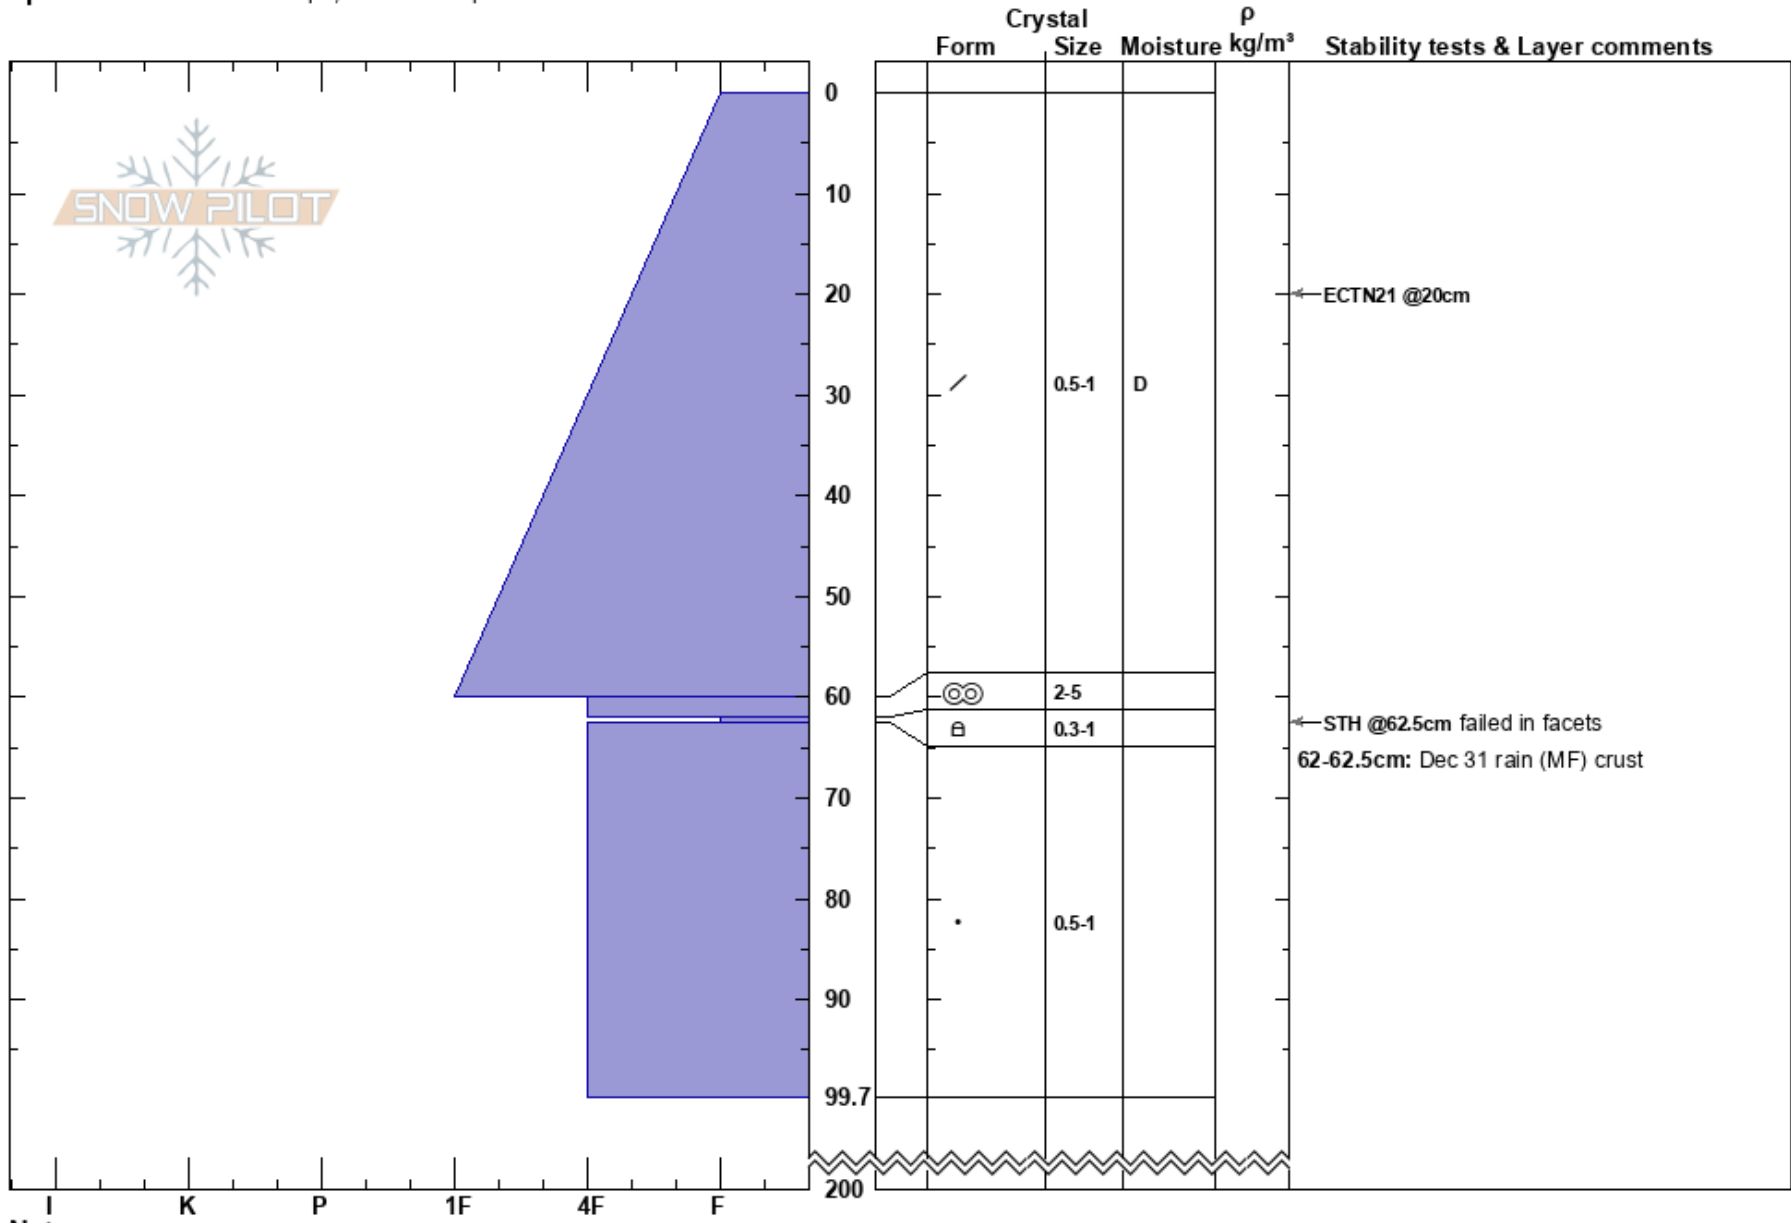

Chisenupuri Saddle
 Niseko Mountains
 Japan
 Elevation: 750 m
 Aspect: SE
 Specifics: Ski tracks on slope; We skied slope

Peter Biskind
 08/01/2020 - 12:00
 Co-ord: 42.88592N, 140.60835E
 Slope Angle: 22°
 Wind Loading: previous

Stability: Very Good HS:200
 Air Temperature: -3°C PF:25 62-62.5cm: Dec 31 rain (MF) crust
 Sky Cover: OVC PS: 5 62-62.5cm: Problematic layer
 Precipitation: NO
 Wind: N Moderate

Notes: MF crust is 20191231.