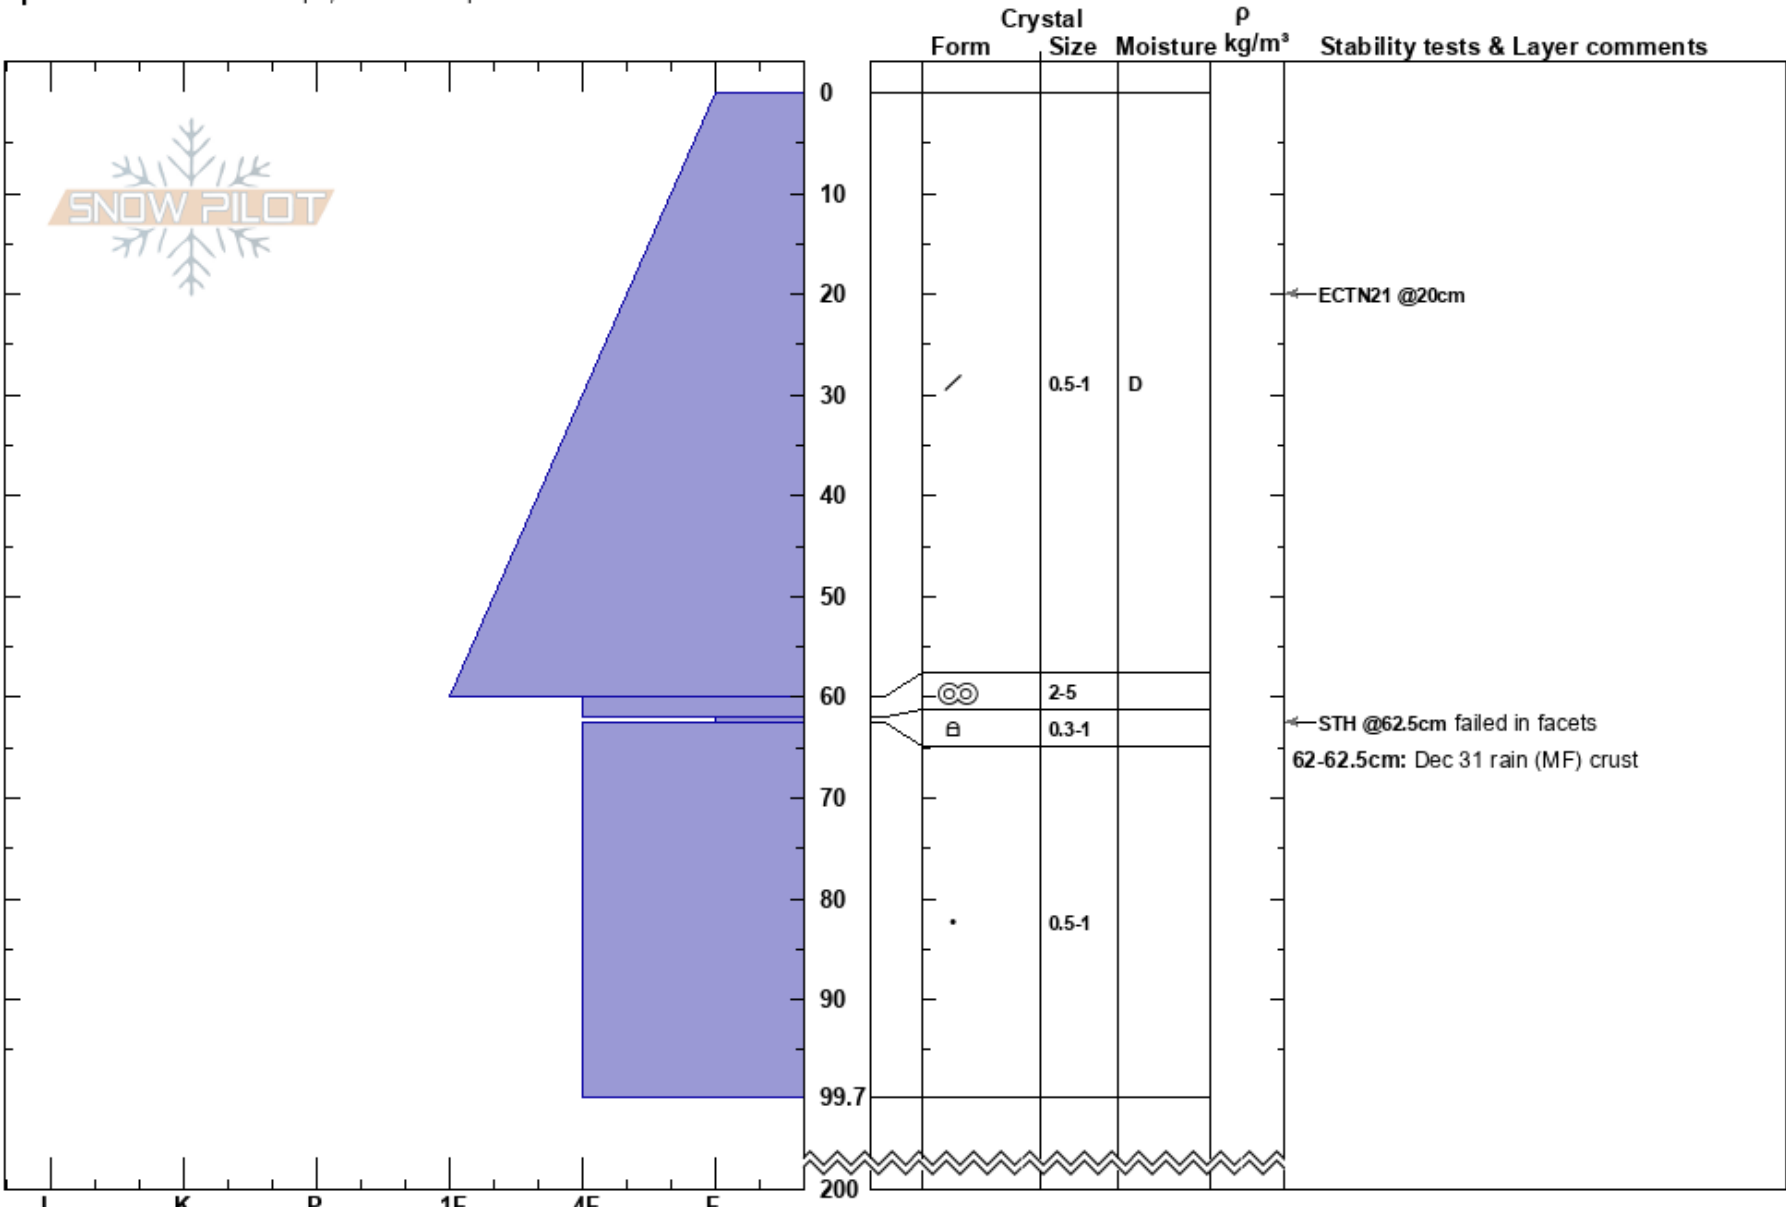

Chisenupuri Saddle
 Niseko Mountains
 Japan
 Elevation: 750 m
 Aspect: SE
 Specifics: Ski tracks on slope; We skied slope

Peter Biskind
 08/01/2020 - 12:00
 Co-ord: 42.88592N, 140.60835E
 Slope Angle: 22°
 Wind Loading: previous

Stability: Very Good HS:200
 Air Temperature: -3°C PF:25 62-62.5cm: Dec 31 rain (MF) crust
 Sky Cover: OVC PS: 5 62-62.5cm: Problematic layer
 Precipitation: NO
 Wind: N Moderate

Notes: MF crust is 20191231.