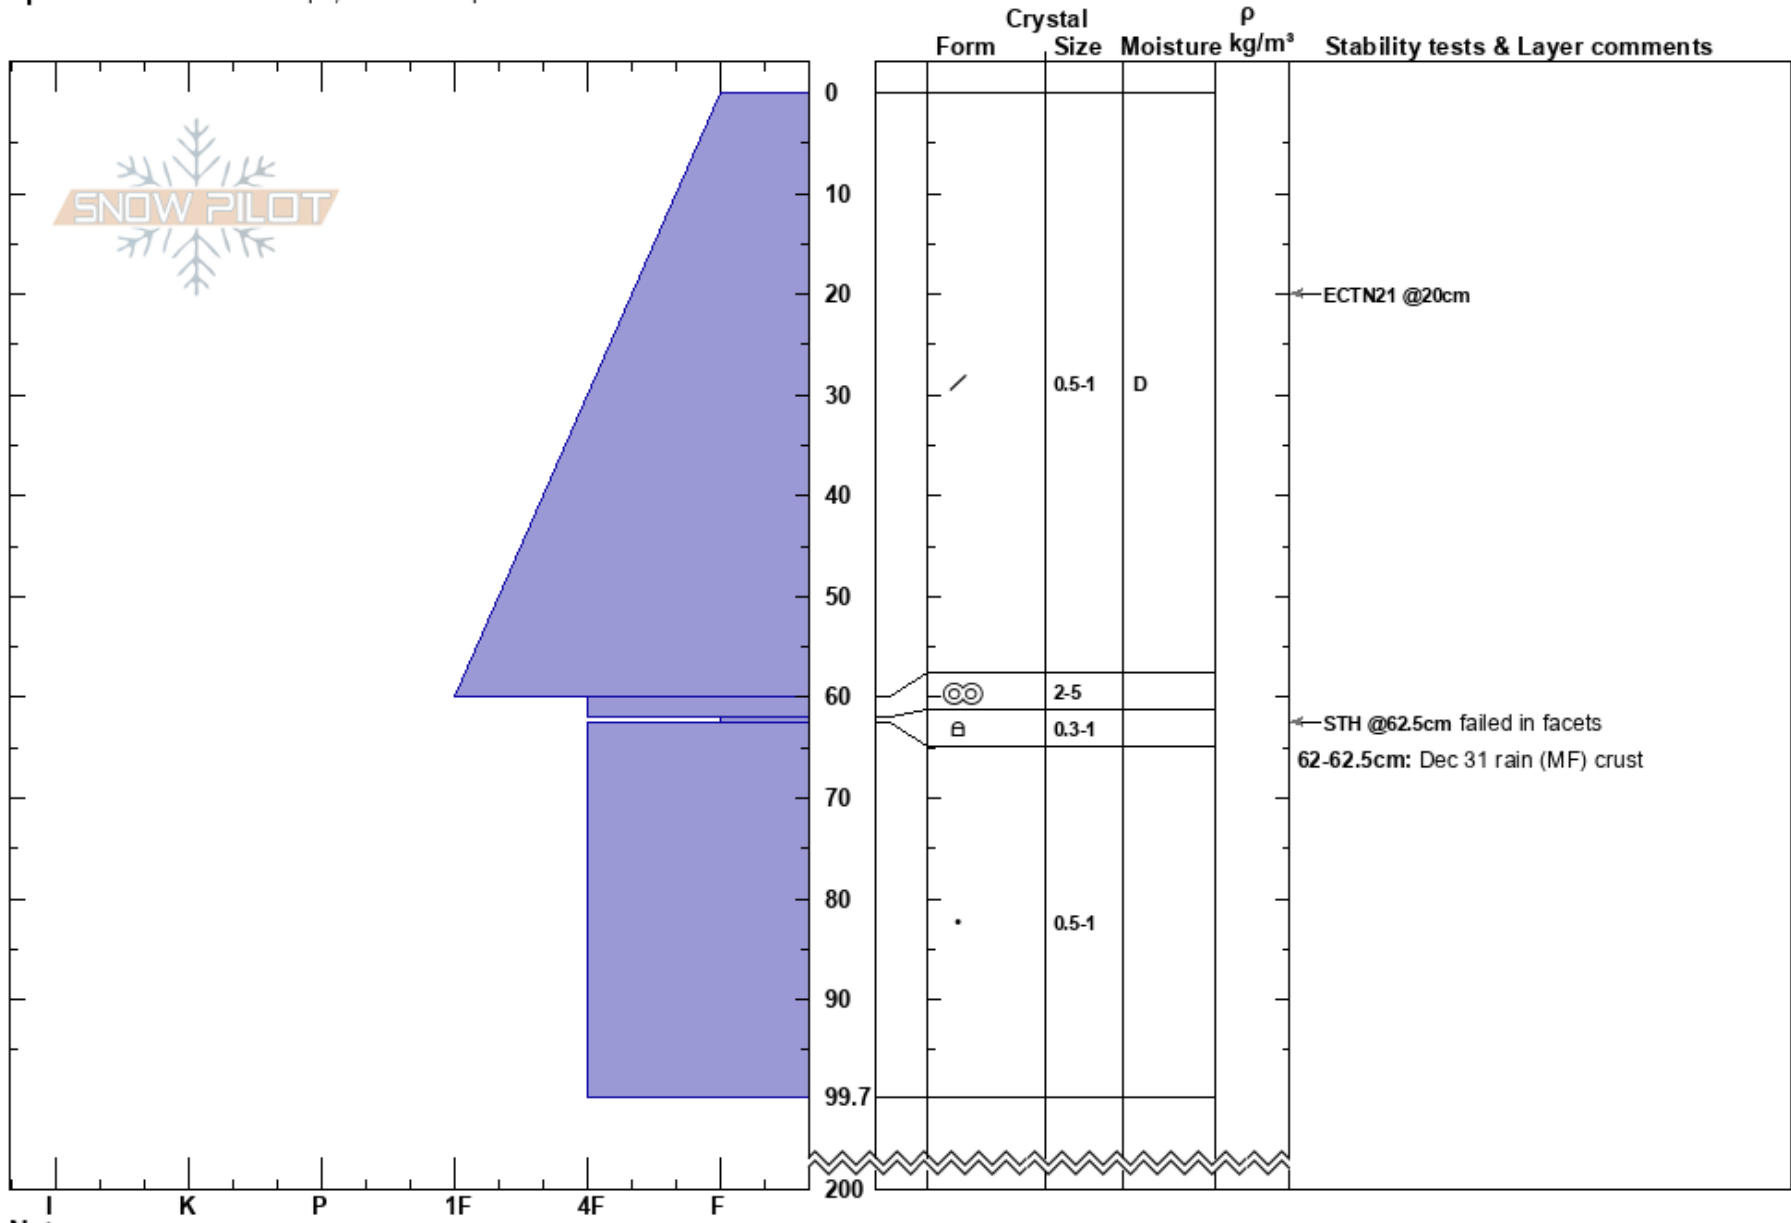

Chisenupuri Saddle  
 Niseko Mountains  
 Japan  
 Elevation: 750 m  
 Aspect: SE  
 Specifics: Ski tracks on slope; We skied slope

Peter Biskind  
 08/01/2020 - 12:00  
 Co-ord: 42.88592N, 140.60835E  
 Slope Angle: 22°  
 Wind Loading: previous

Stability: Very Good HS:200  
 Air Temperature: -3°C PF:25 62-62.5cm: Dec 31 rain (MF) crust  
 Sky Cover: OVC PS: 5 62-62.5cm: Problematic layer  
 Precipitation: NO  
 Wind: N Moderate

Notes: MF crust is 20191231.