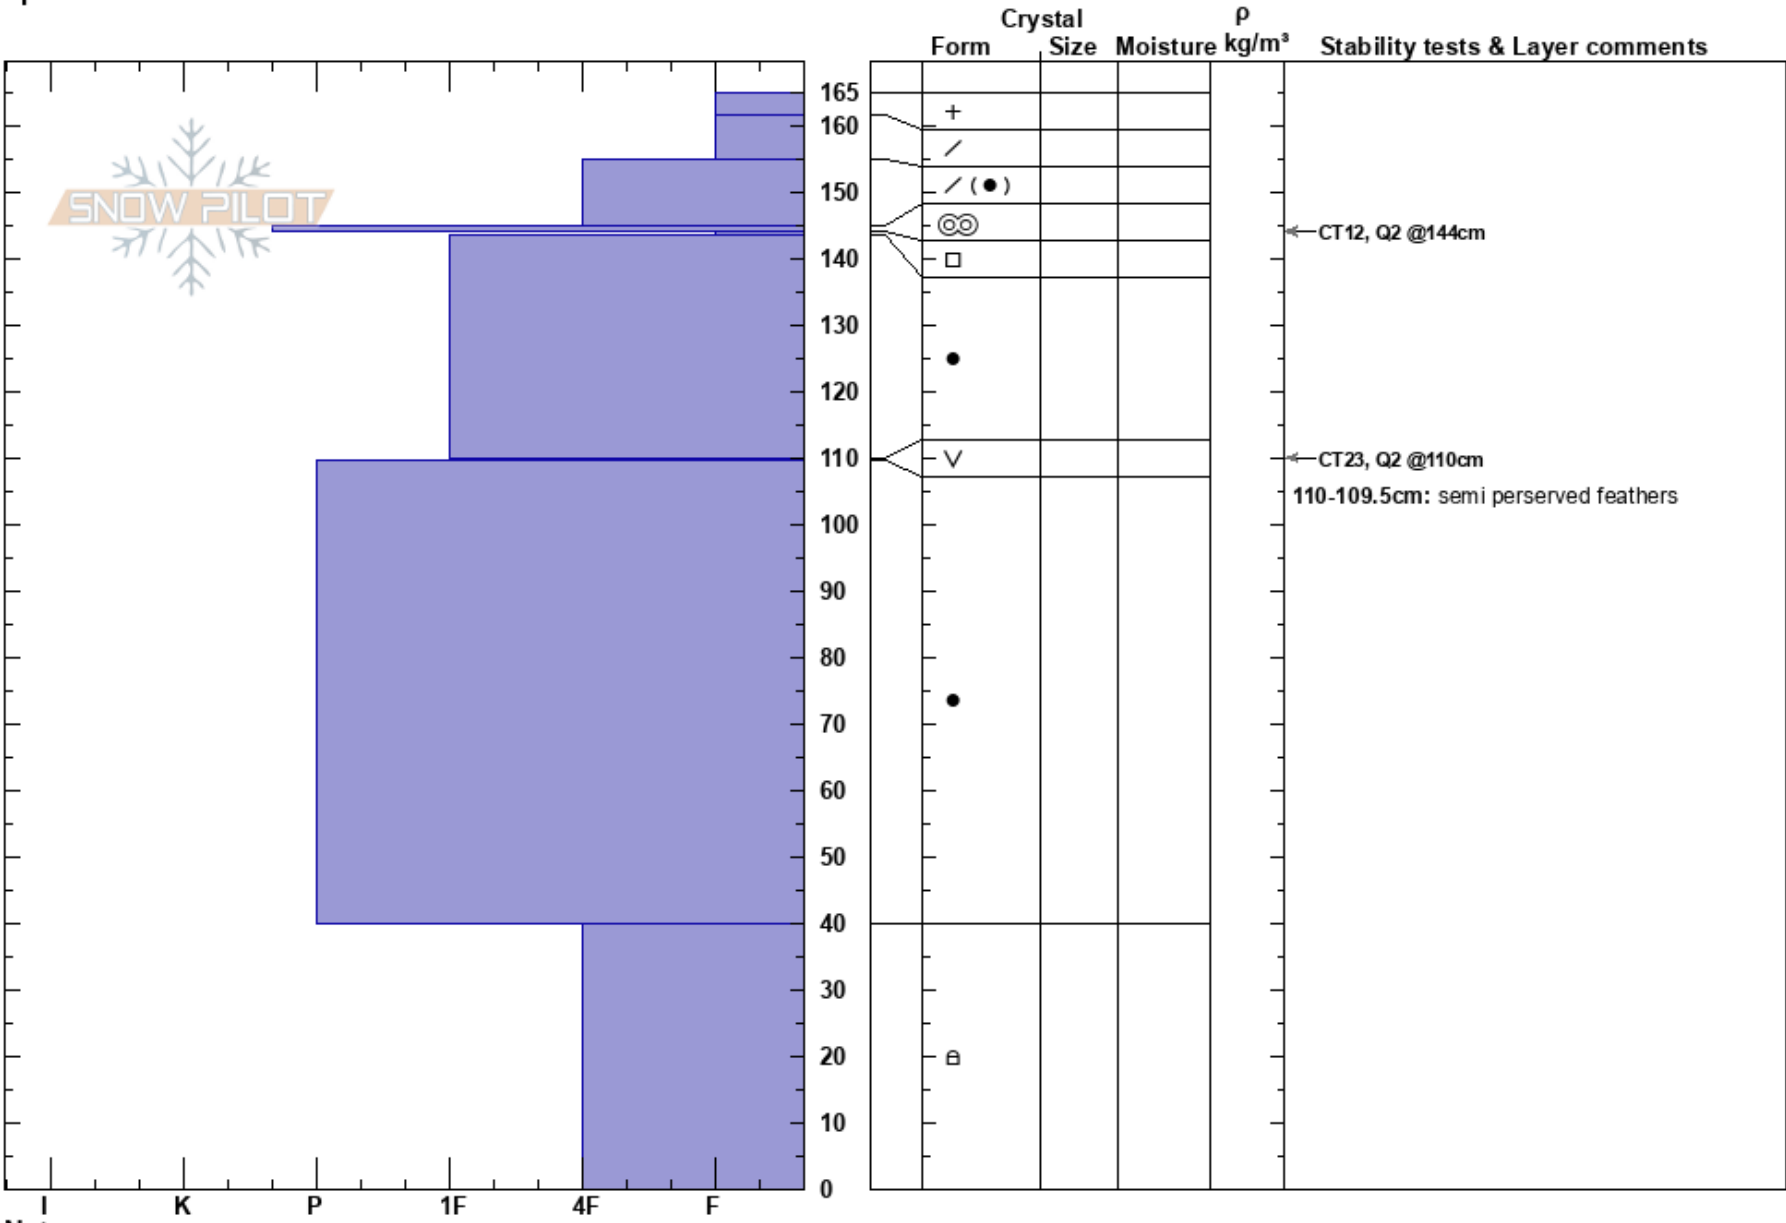

TOAMS  
 Elk Mountains  
 CO  
 Elevation: 11230 ft  
 Aspect: 52°  
 Specifics:

Debbie Kelly  
 02/20/2017 - 9:30am  
 Co-ord: 39.14857N, -106.81672W  
 Slope Angle:  
 Wind Loading: no

Stability:  
 Air Temperature: -6°C  
 Sky Cover: FEW  
 Precipitation: NO  
 Wind: Calm

HS:165  
 Layer Notes:  
 144-143.5cm: Problematic layer  
 110-109.5cm: semi preserved feathers

Notes: