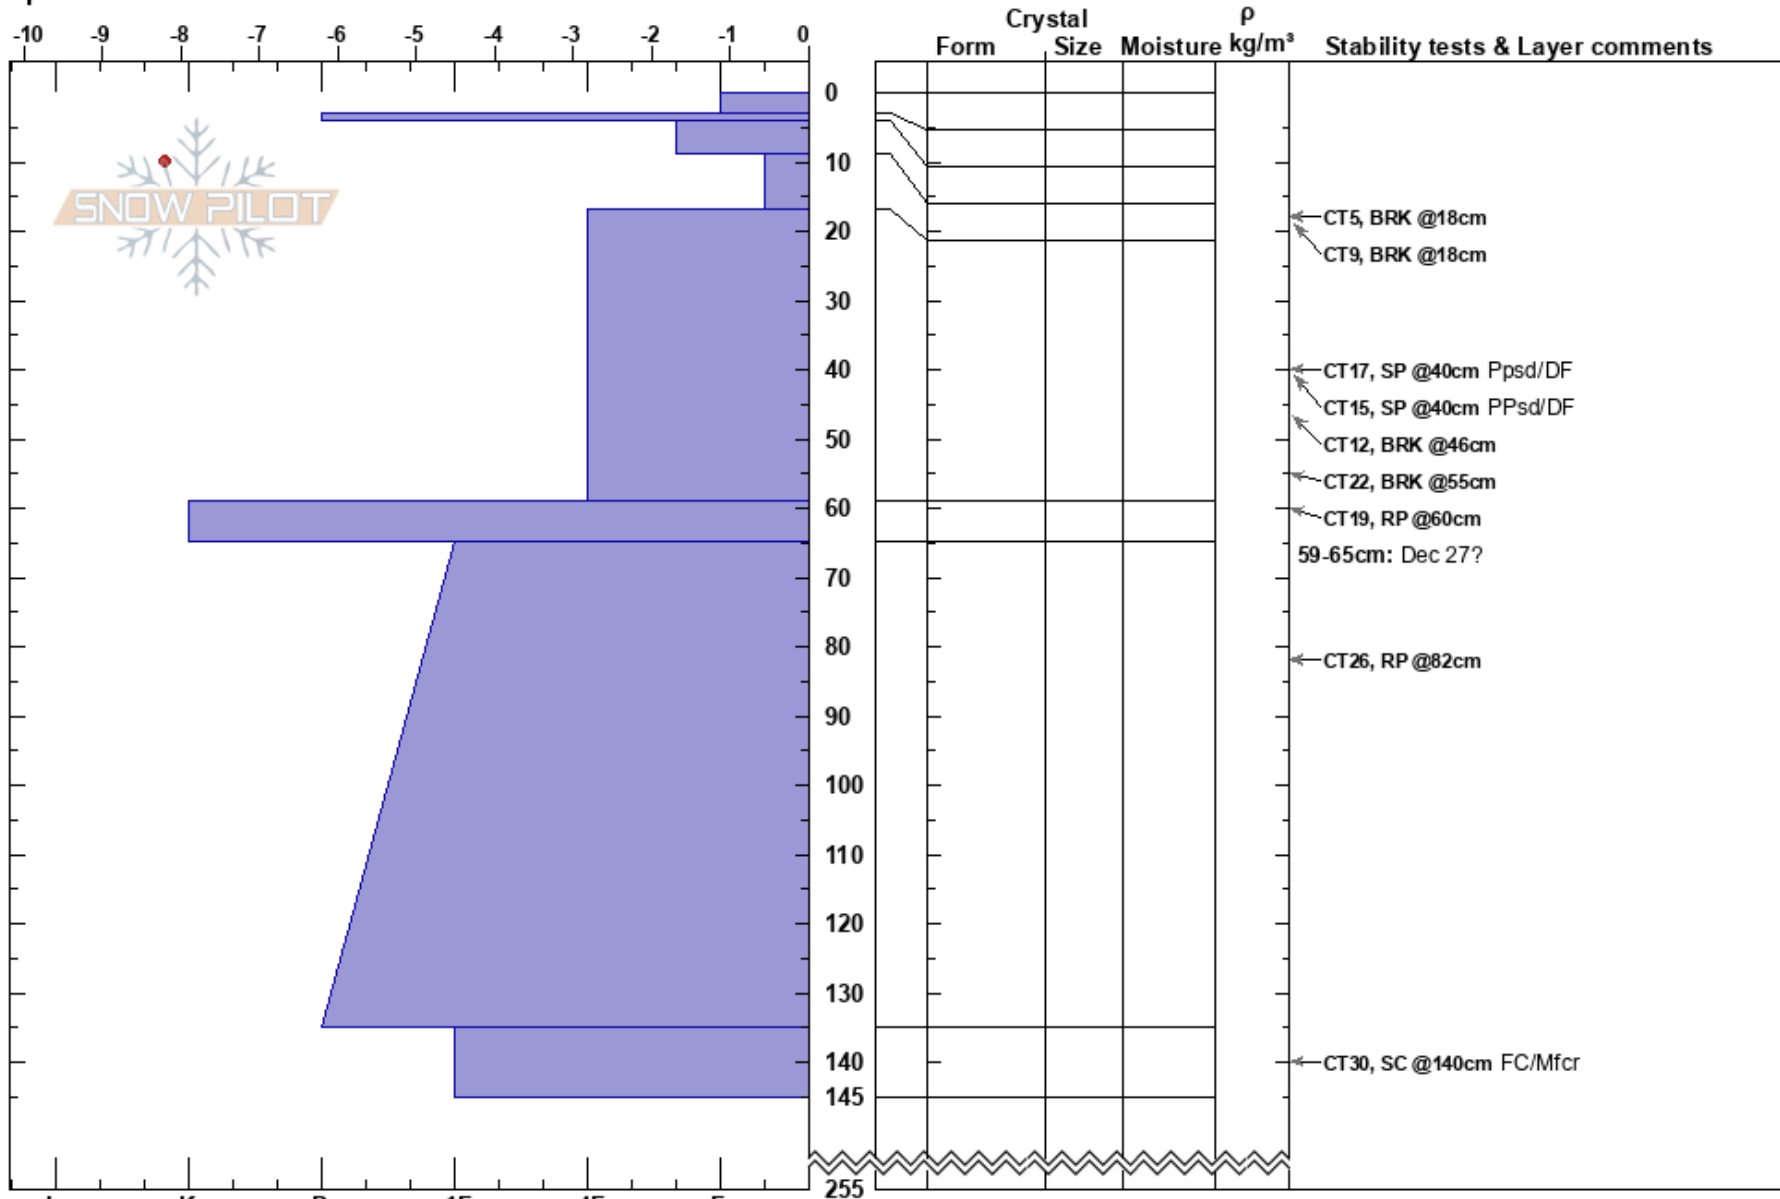

TestProfile CenterShot
 Monashee BC
 Elevation: 2130 m
 Aspect: SW
 Specifics:

Nate Elman
 05/01/2020 - 11:00
 Co-ord:
 Slope Angle: 40°
 Wind Loading:

Stability:
 Air Temperature: -9.8°C
 Sky Cover: OVC
 Precipitation: S1
 Wind: SW Moderate

HS:255
 PF:75 59-65cm: Dec 27?

Layer Notes:

Notes: