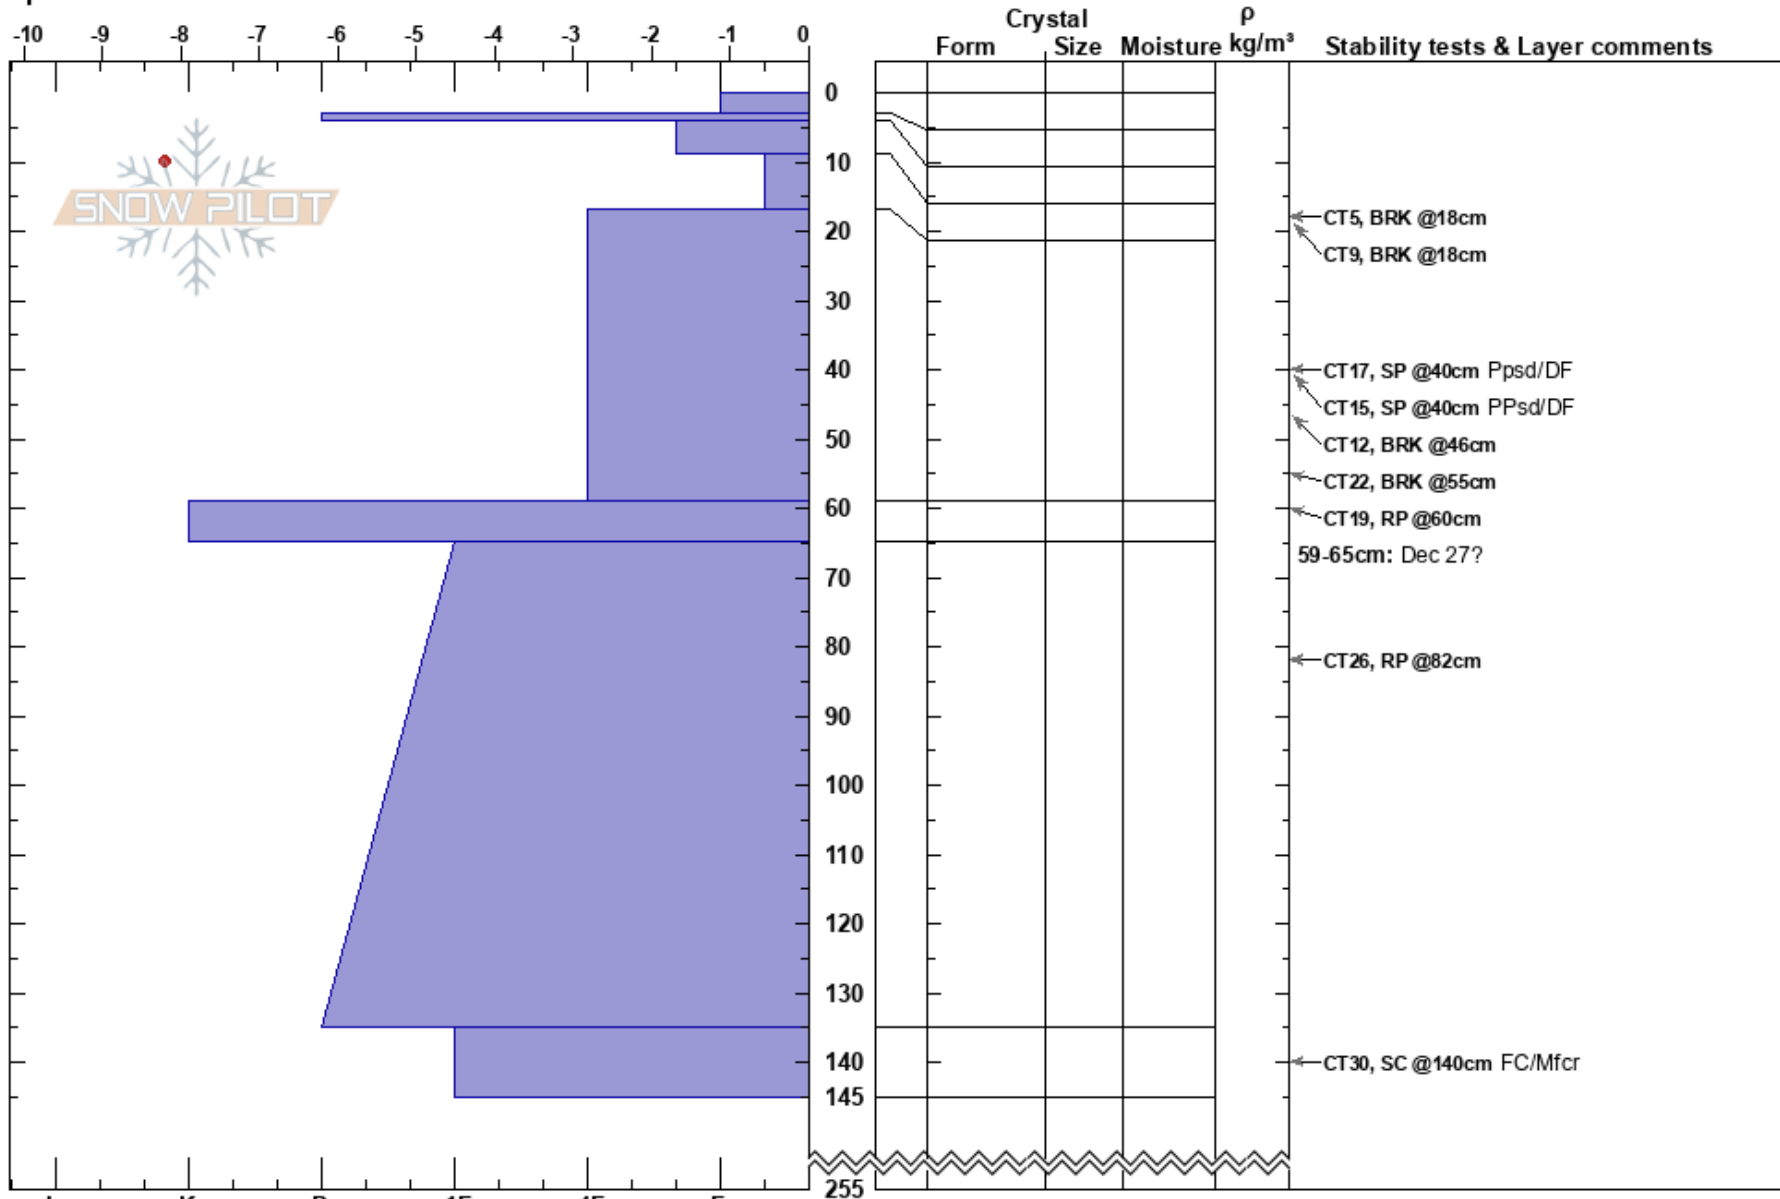

TestProfile CenterShot  
 Monashee BC  
 Elevation: 2130 m  
 Aspect: SW  
 Specifics:

Nate Elman  
 05/01/2020 - 11:00  
 Co-ord:  
 Slope Angle: 40°  
 Wind Loading:

Stability:  
 Air Temperature: -9.8°C  
 Sky Cover: OVC  
 Precipitation: S1  
 Wind: SW Moderate

HS:255  
 PF:75  
 59-65cm: Dec 27?

Layer Notes:

Notes: