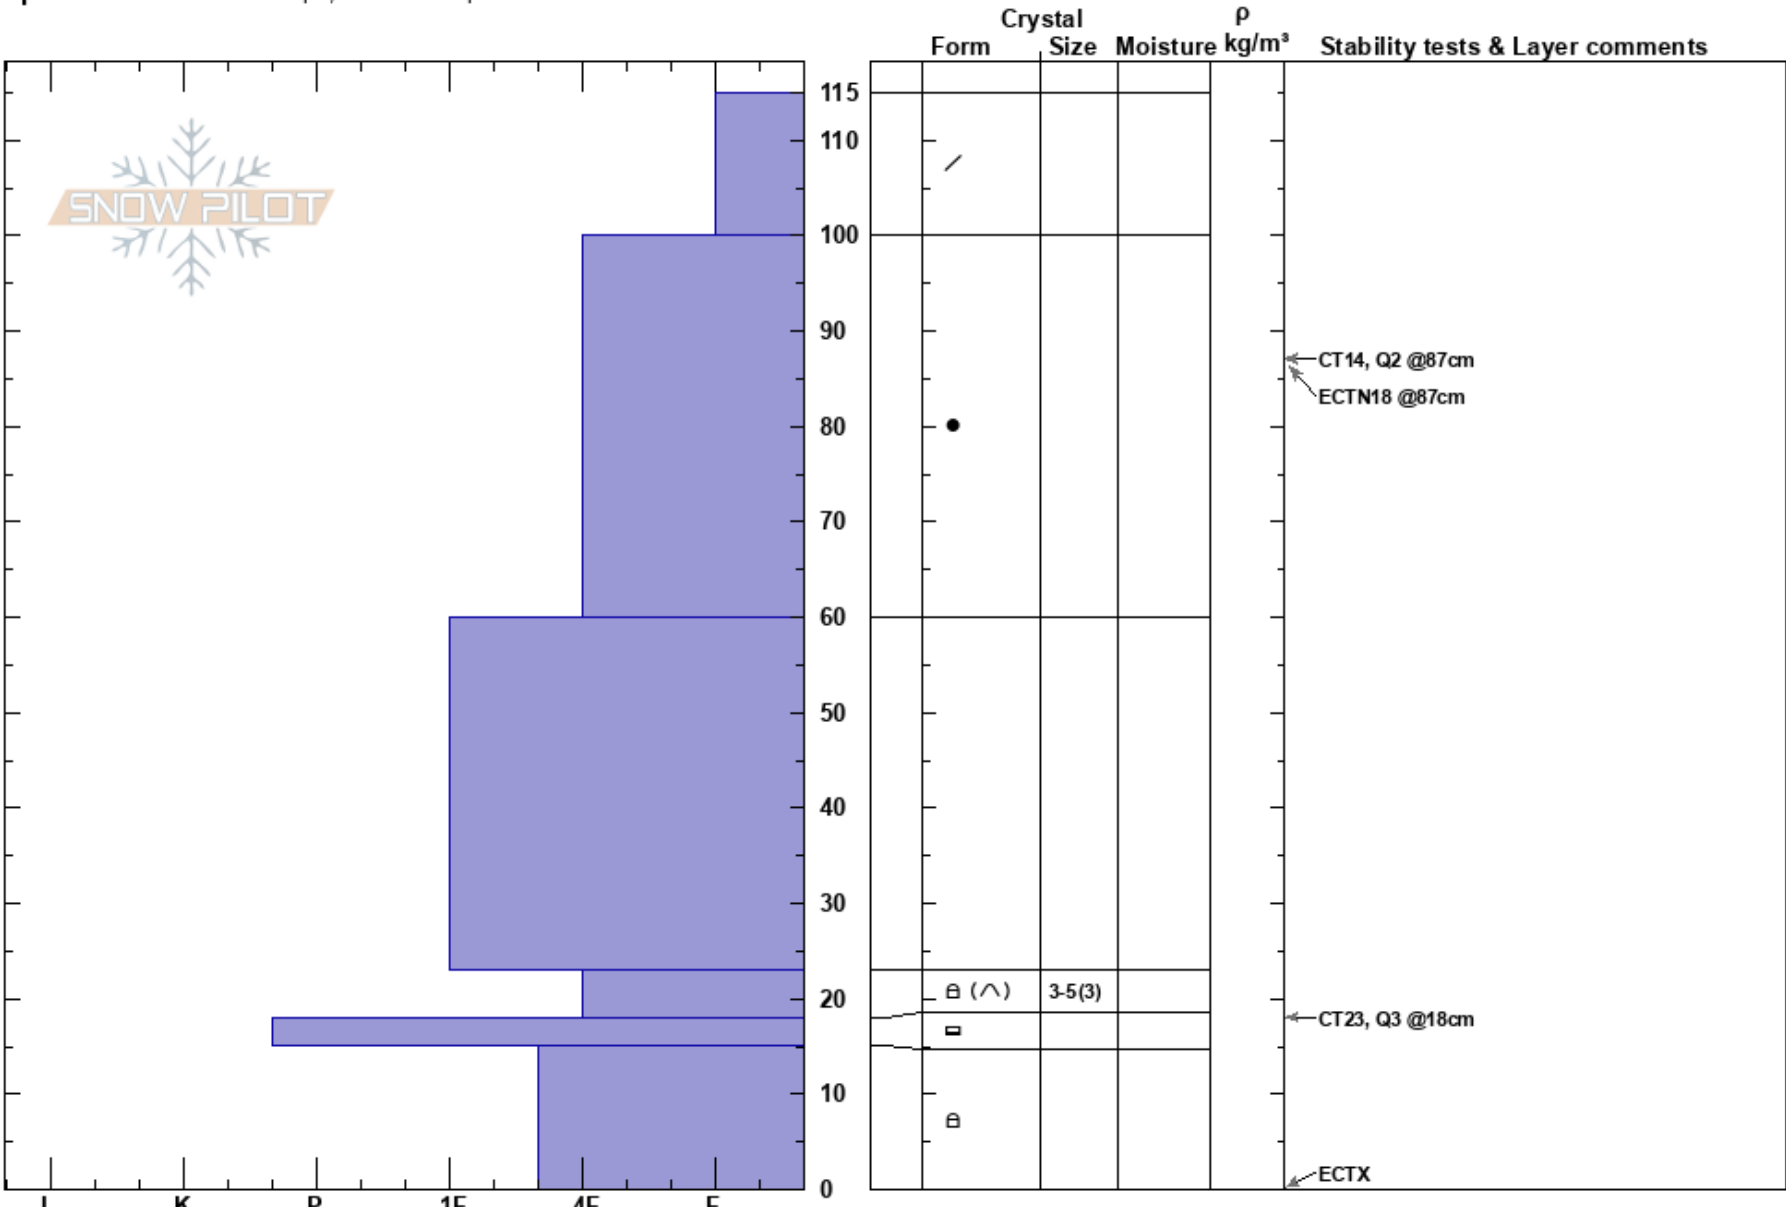

Nobis Bowl
 Teton Range
 WY
Elevation: 9674 ft
Aspect: 183°
Specifics: Ski tracks on slope; We skied slope

dave Van ham
 01/08/2020 - 10:00am
Co-ord:
Slope Angle: 30°
Wind Loading: no

Stability:
Air Temperature:
Sky Cover: OVC
Precipitation: S-1
Wind: SW Moderate

HS:115
 23-18cm:Problematic layer

Notes: After ECTX score continued waiting on column with no results. Column had to be leveraged from top with shovel to shear at facet layer above crust. Q3 break.