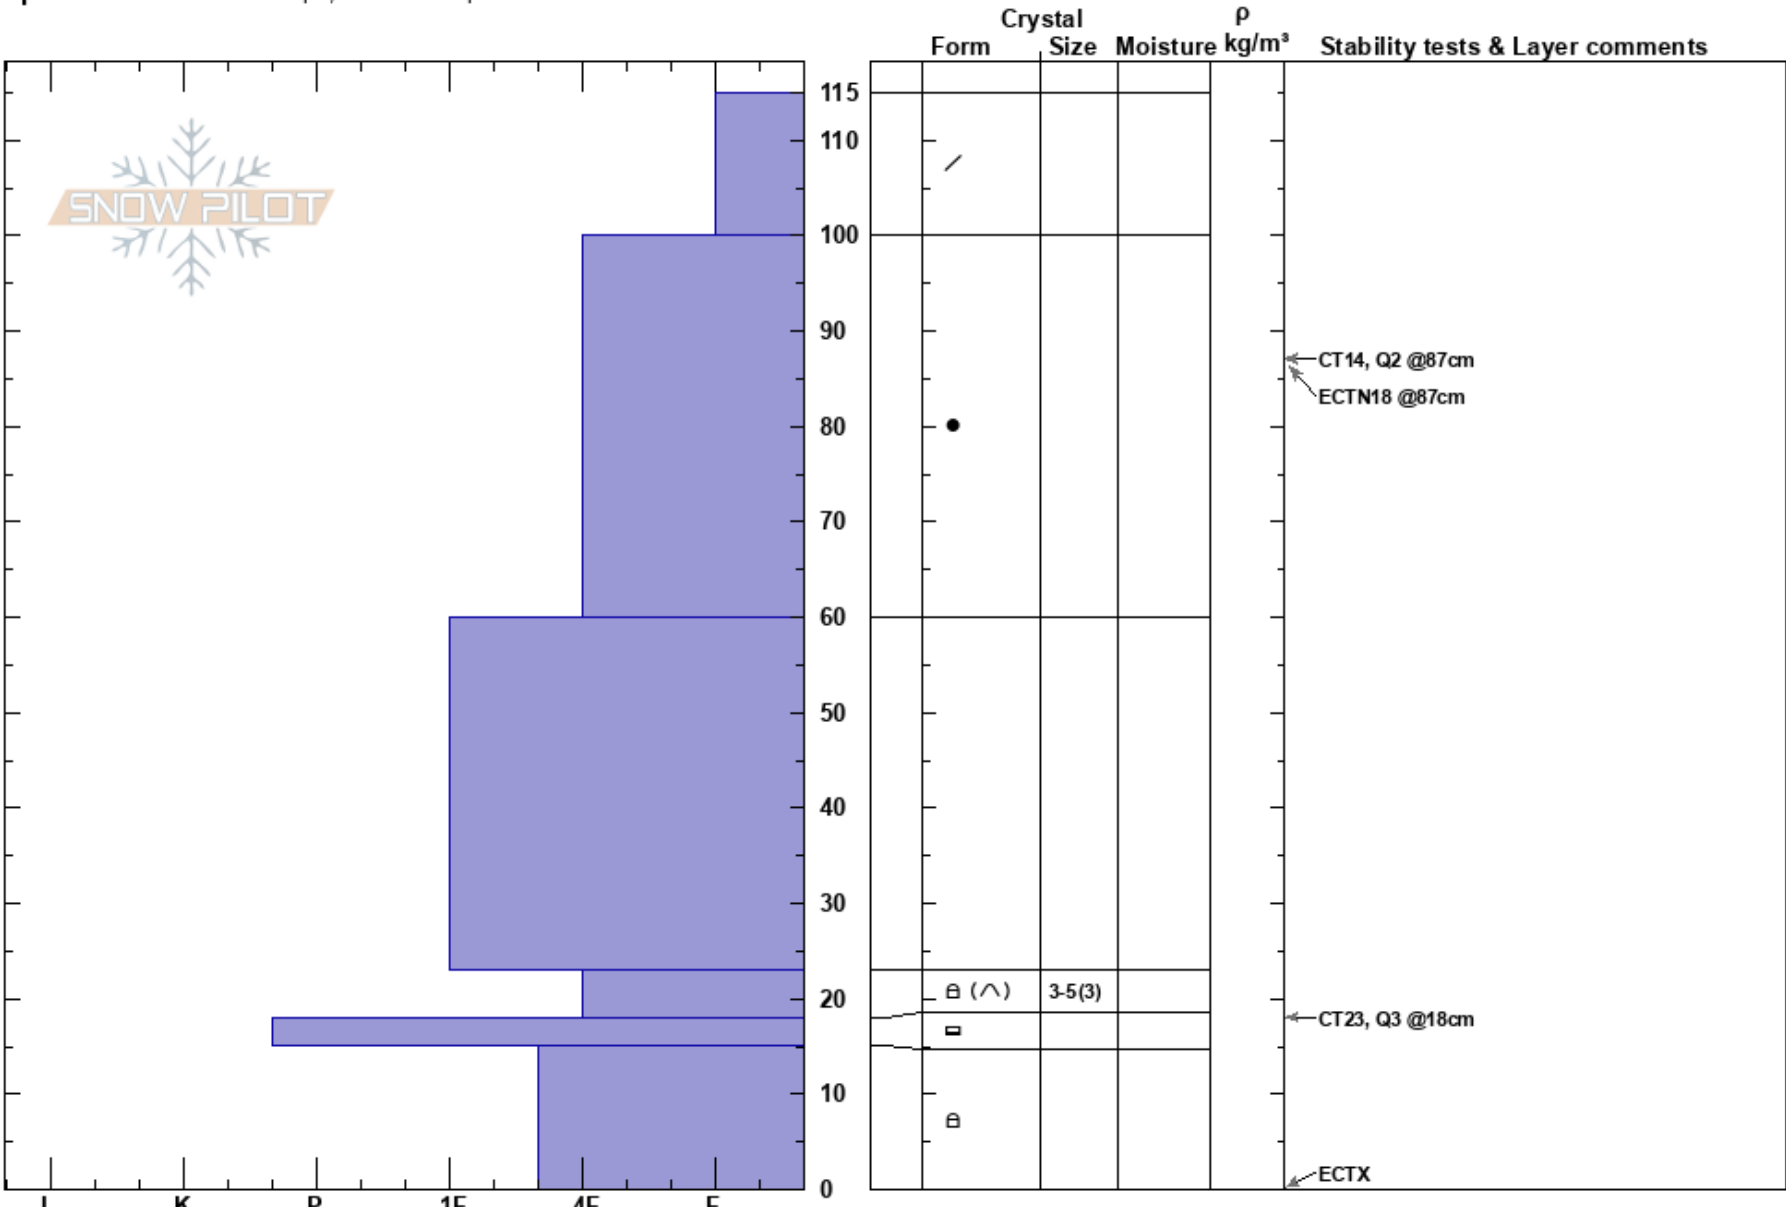

Nobis Bowl
 Teton Range
 WY
Elevation: 9674 ft
Aspect: 183°
Specifics: Ski tracks on slope; We skied slope

dave Van ham
 01/08/2020 - 10:00am
Co-ord:
Slope Angle: 30°
Wind Loading: no

Stability:
Air Temperature:
Sky Cover: OVC
Precipitation: S-1
Wind: SW Moderate

HS:115
Layer Notes:
 23-18cm:Problematic layer

Notes: After ECTX score continued waiting on column with no results. Column had to be leveraged from top with shovel to shear at facet layer above crust. Q3 break.