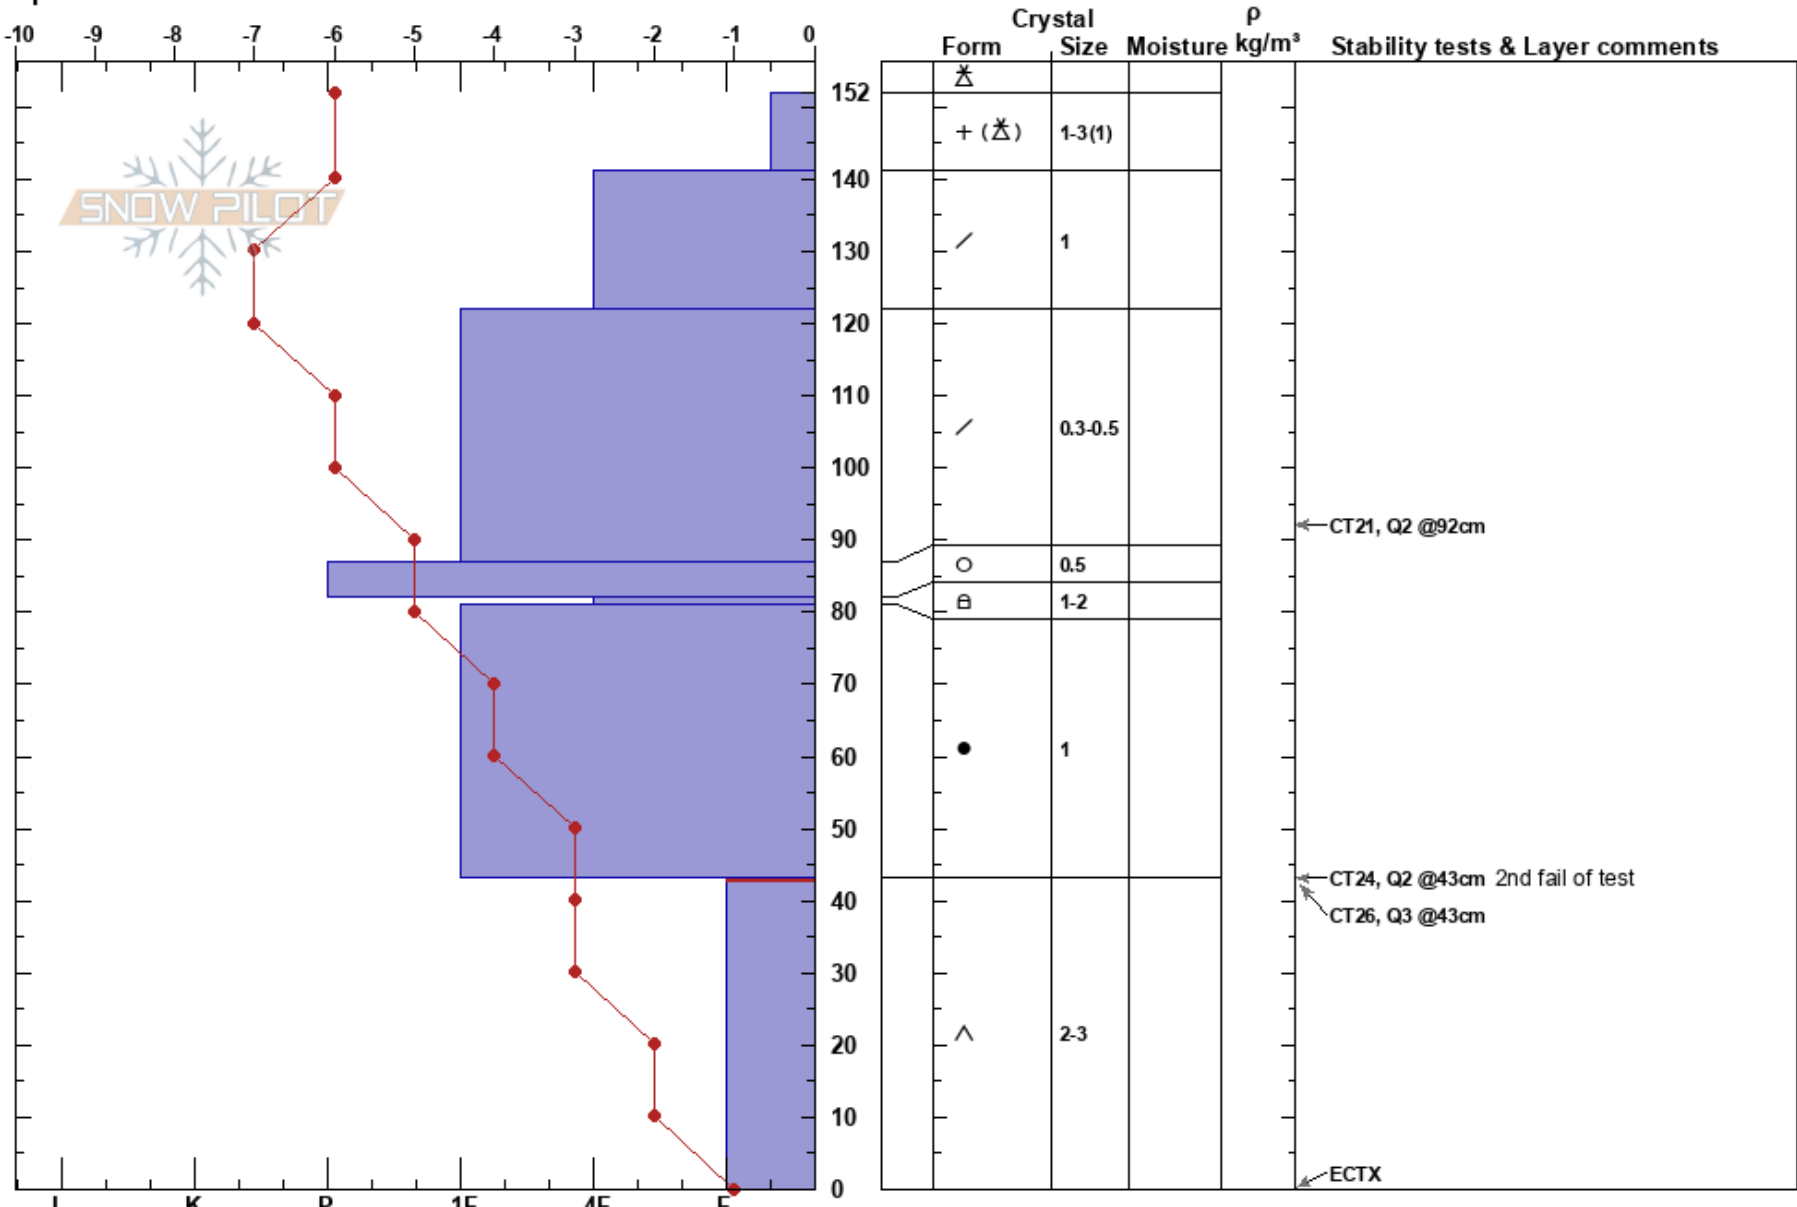

SW Face Edelweiss JB
 Teton Range
 WY
 Elevation: 9157 ft
 Aspect: SW
 Specifics:

John Barkhausen
 01/08/2020 - 11:30am
 Co-ord: 43.48850N, -110.97080W
 Slope Angle: 22°
 Wind Loading: previous

Stability:
 Air Temperature: -7°C
 Sky Cover: OVC
 Precipitation: S1
 Wind: W Moderate

HS:152
 Layer Notes:
 43-0cm: Problematic layer

Notes: Most recent wind was from the SW, and this location had slight sheltering from that direction. This allowed me to see new storm snow over previous loading from a different c