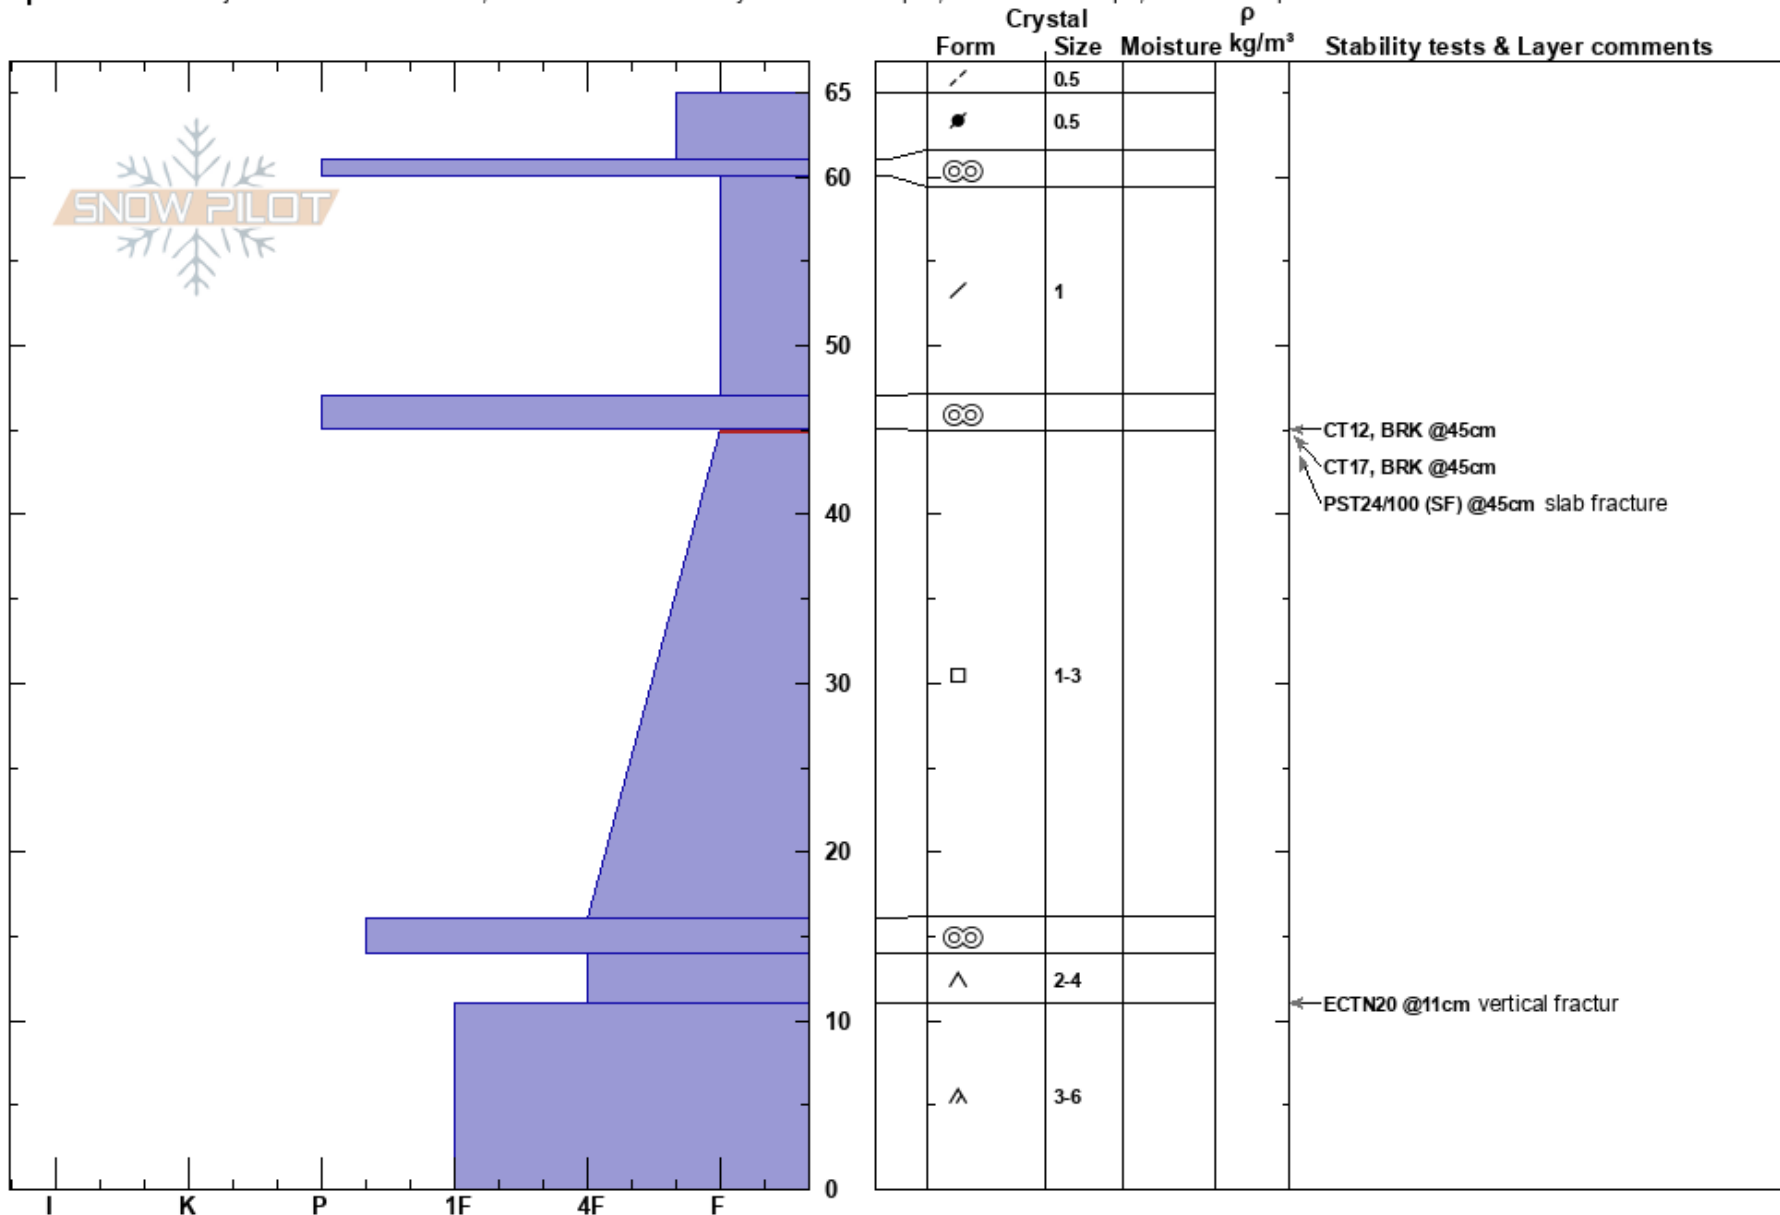

2nd Creek  
 Front Range  
 CO  
 Elevation: 11290 ft  
 Aspect: SE

Ryan Lewthwaite  
 01/08/2020 - 12:28pm  
 Co-ord: 39.82595N, -105.78396W  
 Slope Angle: 26°  
 Wind Loading: yes

Stability: Fair  
 Air Temperature: 0°C  
 Sky Cover: FEW  
 Precipitation: NO  
 Wind: NW Light Breeze  
 HS:65  
 PF:38  
 PS:21  
 45-16cm:Problematic layer

Specifics: Pit is adjacent to avalanche: other; Recent avalanche activity on different slopes; Ski tracks on slope; We skied slope

Notes: