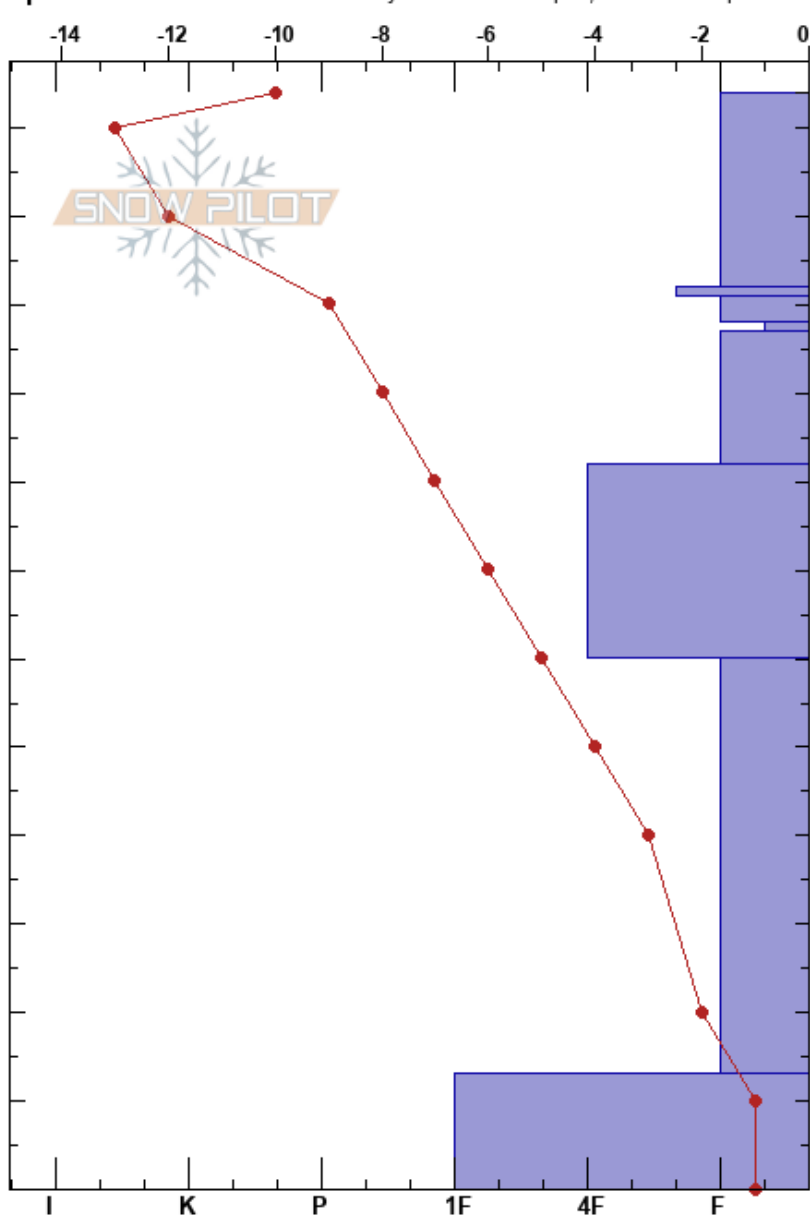

Deadhorse
 Bottle Peak
 CO
Elevation: 10767 ft
Aspect: N

Banning Starr
 01/08/2020 - 11:08am
Co-ord: 39.90187N, -105.92859W
Slope Angle: 28°
Wind Loading: previous

Stability: Good
Air Temperature: -2°C
Sky Cover: CLR
Precipitation: NO
Wind: W Light Breeze

HS: 124
PF: 50
PS: 20
Layer Notes:
 124-102cm: New snow - with S facets
 102-101cm: Thin MF crust
 98-97cm: buried surface hoar layer
 98-97cm: Problematic layer
 13-0cm: Old/Early season snow

Specifics: Recent avalanche activity on different slopes; We skied slope

Depth (cm)	Crystal		Moisture	ρ kg/m³	Stability tests & Layer comments
	Form	Size			
124		1			
120					
110	+ (V)	1-2(0.5)	D		124-102cm: New snow - with S facets
100	⊙	0.1-0.1	D		102-101cm: Thin MF crust
100	□	0.1-0.5	D		← ECTP10 @97cm Q1/SP
100	∇	1-2	D		← CT7, Q1 @97cm
90	□	0.5	D		98-97cm: buried surface hoar layer
80					
70	⊙ (●)	0.5	D		
60					
50					
40	A	2-3.5	D		
30					
20					
10	A		D		13-0cm: Old/Early season snow
0					