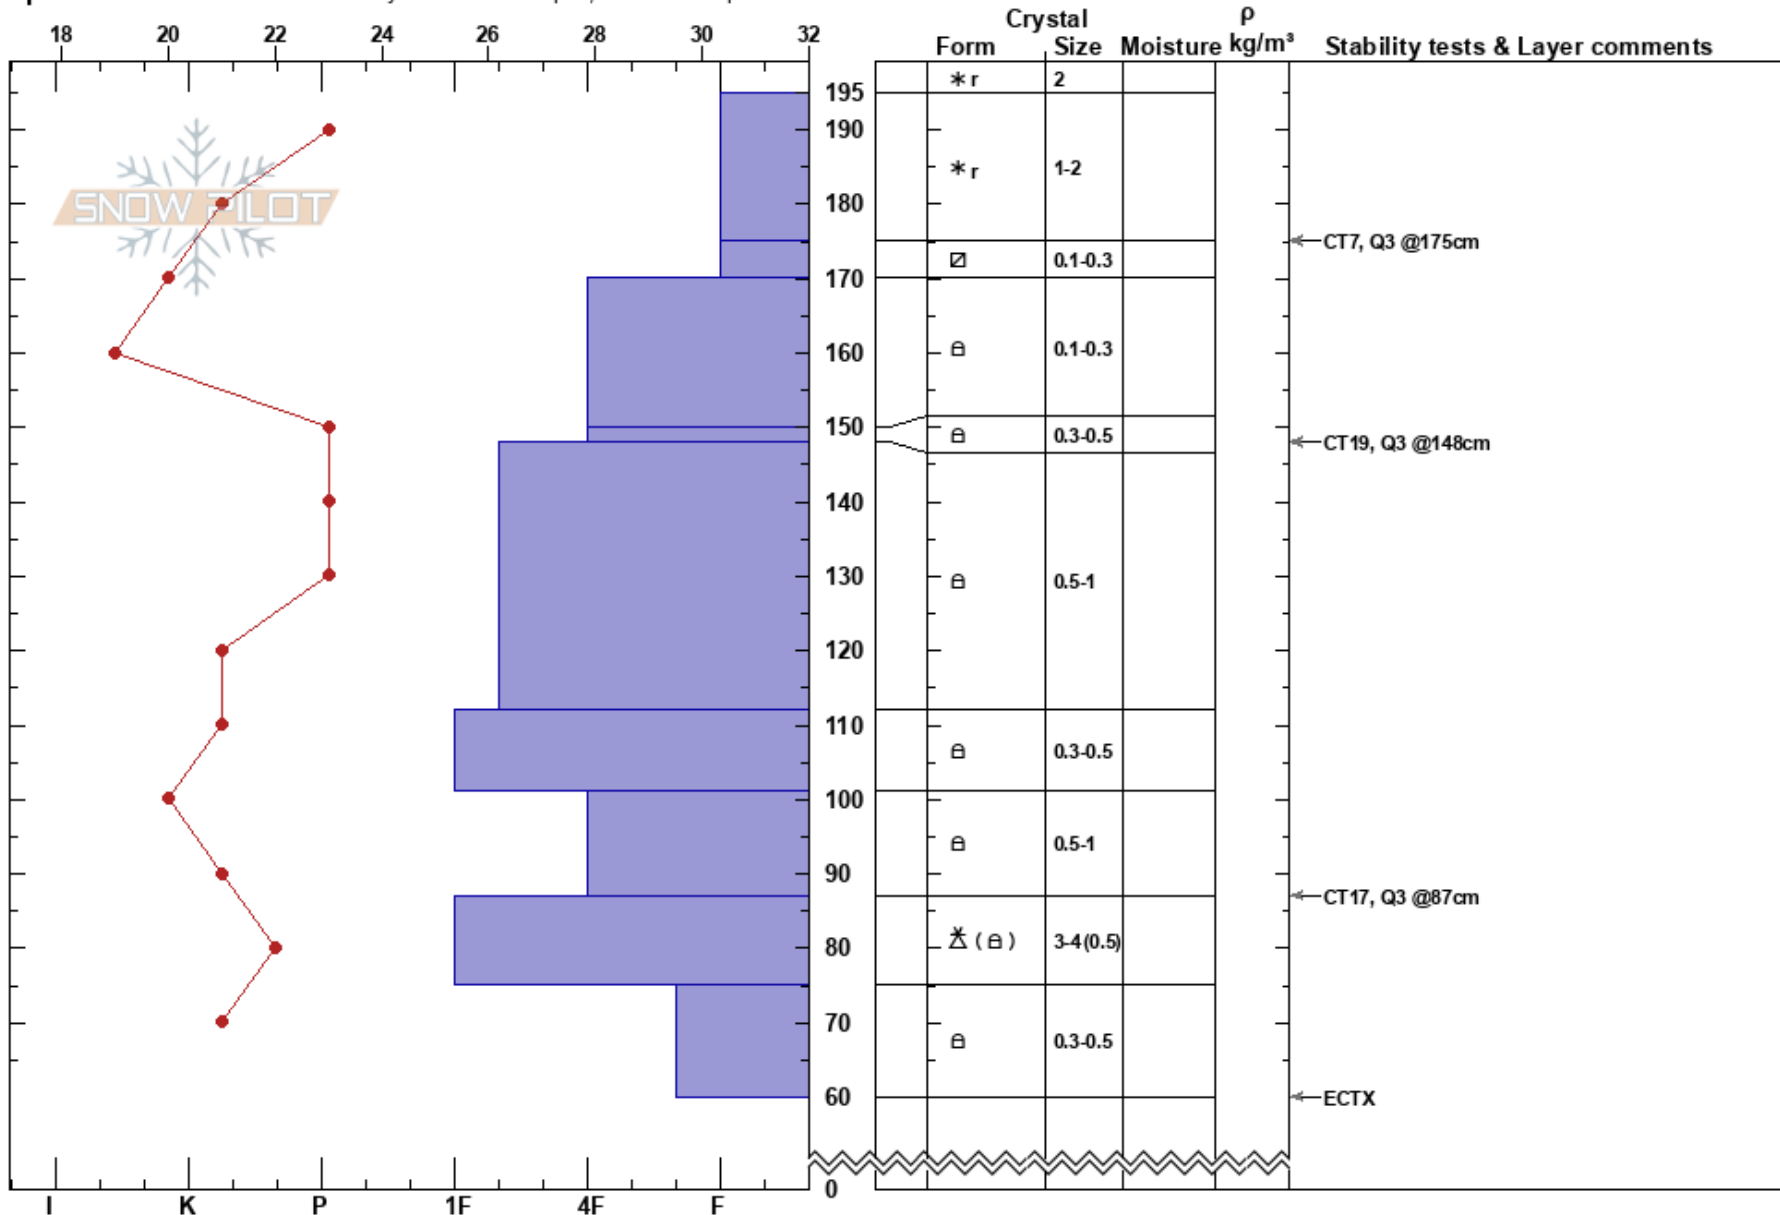

White Pine Fork
 Central Wasatch
 UT
 Elevation: 9380 ft
 Aspect: NE

Drew Keeve
 01/08/2020 - 12:33pm
 Co-ord: 40.56503N, -111.67886W
 Slope Angle: 33°
 Wind Loading: previous

Stability:
 Air Temperature: 19°F HS:195
 PF:85 87-75cm:Problematic layer
 Sky Cover: OVC
 Precipitation: S2
 Wind: Calm

Specifics: Recent avalanche activity on different slopes; We skied slope

Notes: