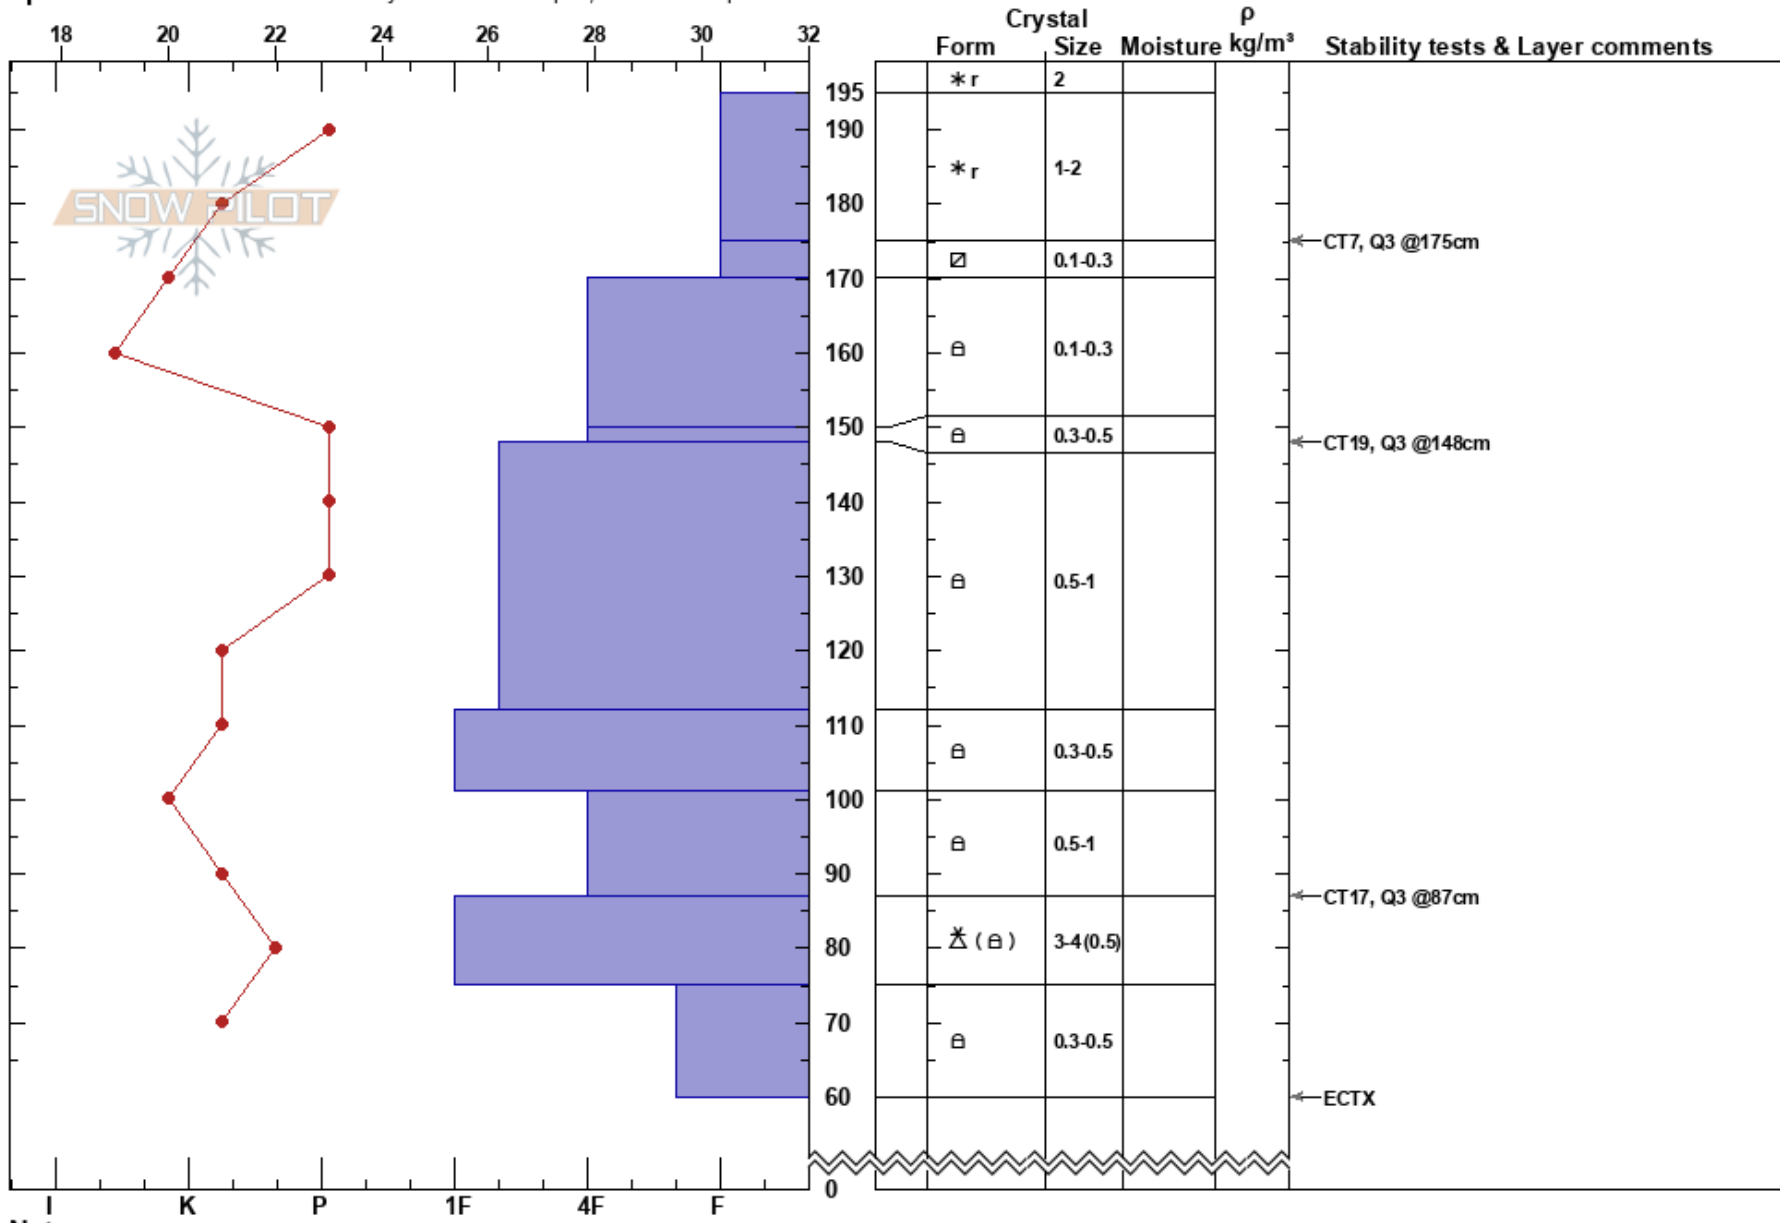

White Pine Fork  
 Central Wasatch  
 UT  
 Elevation: 9380 ft  
 Aspect: NE

Drew Keeve  
 01/08/2020 - 12:33pm  
 Co-ord: 40.56503N, -111.67886W  
 Slope Angle: 33°  
 Wind Loading: previous

Stability:  
 Air Temperature: 19°F HS:195  
 PF:85 87-75cm:Problematic layer  
 Sky Cover: OVC  
 Precipitation: S2  
 Wind: Calm

Specifics: Recent avalanche activity on different slopes; We skied slope

Notes: