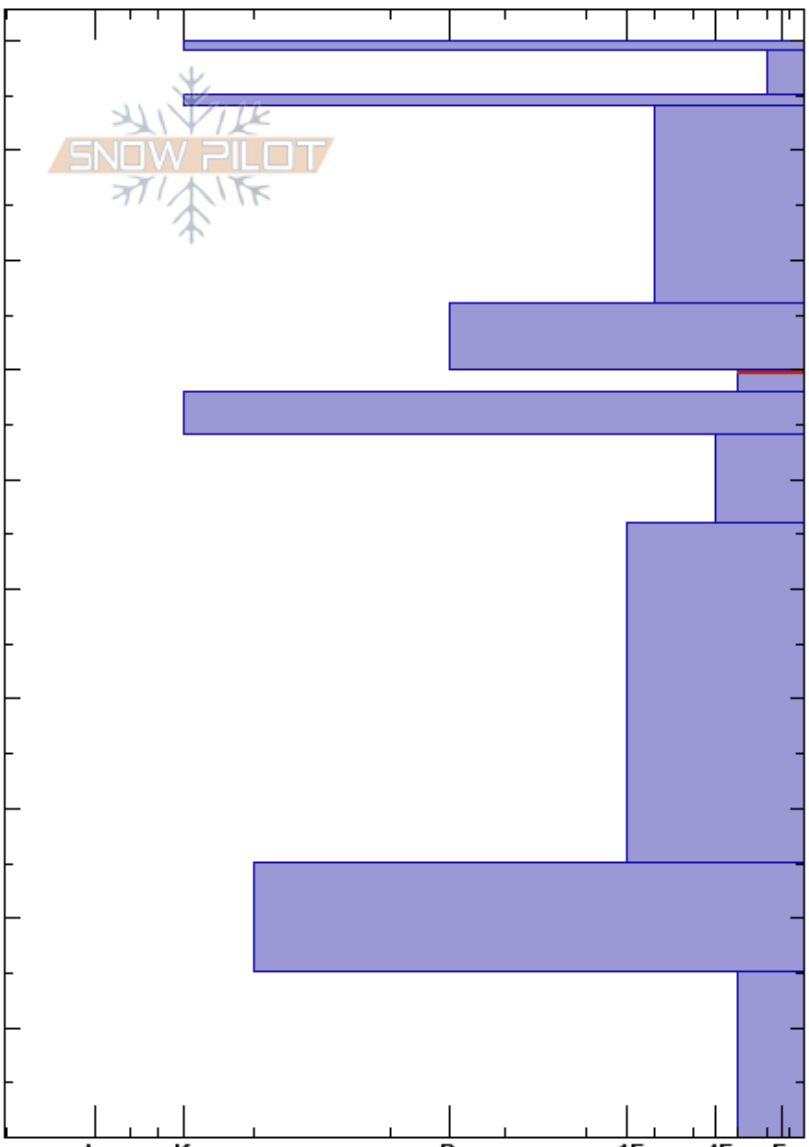

Whistler West
 Vail/Summit County
 CO
Elevation: 11951 ft
Aspect: 161°
Specifics:

Ron Simenhois
 01/08/2020 - 12:45am
Co-ord: 13S 418614W 4393067N
Slope Angle: 32°
Wind Loading: previous

Stability:
Air Temperature: 1°C
Sky Cover: FEW
Precipitation: NO
Wind: W Calm

HS: 100
Layer Notes:
 100-99cm: Getting wet
 70-68cm: Problematic layer

Depth (cm)	Crystal		Moisture	ρ kg/m ³	Stability tests & Layer comments
	Form	Size			
100	⊙⊙				100-99cm: Getting wet
99	/	0.5			
90	⊙⊙				
80	/	0.3			
70	/				
69	□	0.5-1			←ECTP19 @69cm
68	⊙⊙				
60	□	0.5			
40	⊖	1			
20	⊙⊙				
10	□	(2)			