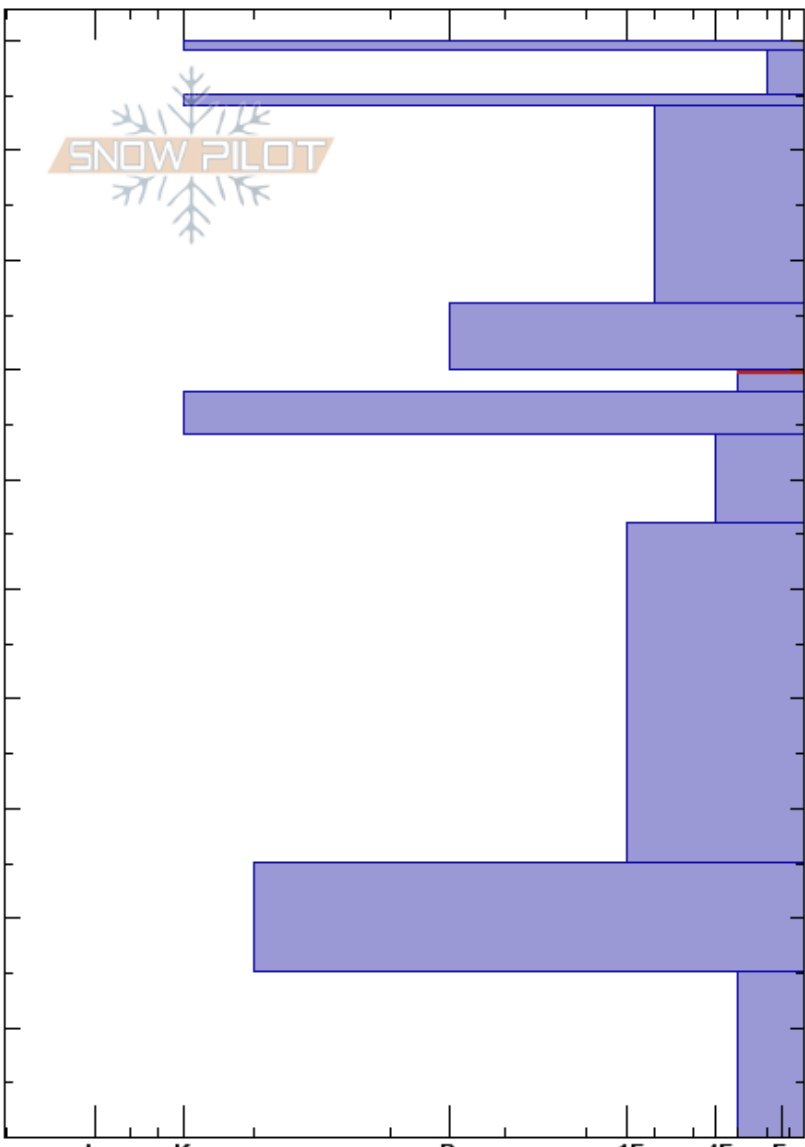

Whistler West
 Vail/Summit County
 CO
Elevation: 11951 ft
Aspect: 161°
Specifics:

Ron Simenhois
 01/08/2020 - 12:45am
Co-ord: 13S 418614W 4393067N
Slope Angle: 32°
Wind Loading: previous

Stability:
Air Temperature: 1°C
Sky Cover: FEW
Precipitation: NO
Wind: W Calm

HS: 100
Layer Notes:
 100-99cm: Getting wet
 70-68cm: Problematic layer

Depth (cm)	Crystal		Moisture	ρ kg/m ³	Stability tests & Layer comments
	Form	Size			
100	⊙⊙				100-99cm: Getting wet
99	/	0.5			
90	⊙⊙				
80	/	0.3			
70	/				←ECTP19 @69cm
69	□	0.5-1			
68	⊙⊙				
60	□	0.5			
40	⊖	1			
20	⊙⊙				
10	□	(2)			