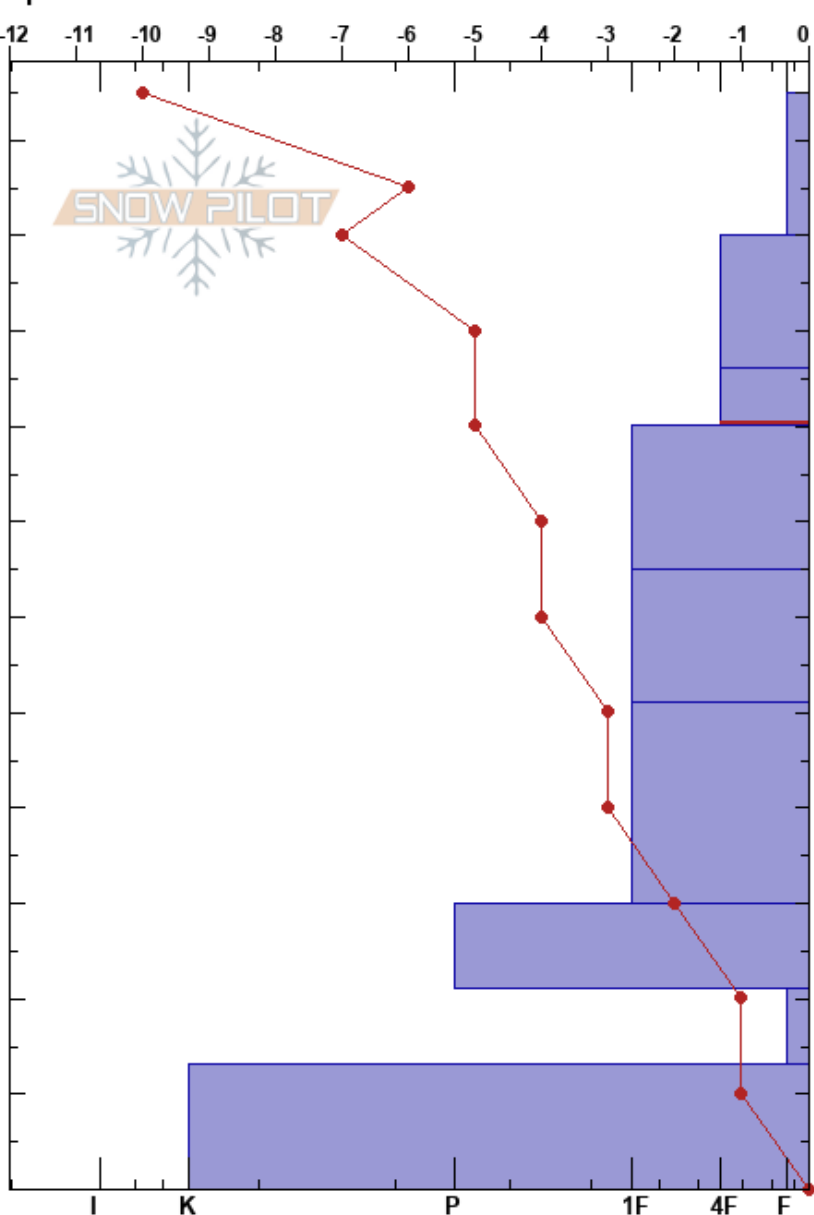

Outpost Peak East  
 Gore Range  
 CO  
 Elevation: 11300 ft  
 Aspect: E  
 Specifics:

Dylan Craaybeek  
 01/07/2020 - 12:30pm  
 Co-ord: 13S 388843E 4391630N  
 Slope Angle: 10°  
 Wind Loading: no

Stability:  
 Air Temperature: -1°C  
 Sky Cover: CLR  
 Precipitation: NO  
 Wind: Calm

HS:115  
 PS: 20 86-80cm:Problematic layer

Height (cm)	Crystal		Moisture	$\rho$ kg/m <sup>3</sup>	Stability tests & Layer comments
	Form	Size			
115	+	2			
110	/	0.3			
100	/	0.5			← CT15, SC @100cm
90					
80	□				← ECTN21 @80cm
70	⊖	0.3			
60	⊖	1			← STH @65cm
50					
40	⊖	1			
30	⊖	0.5			
20	□	2			
10	⊙⊙				
0					