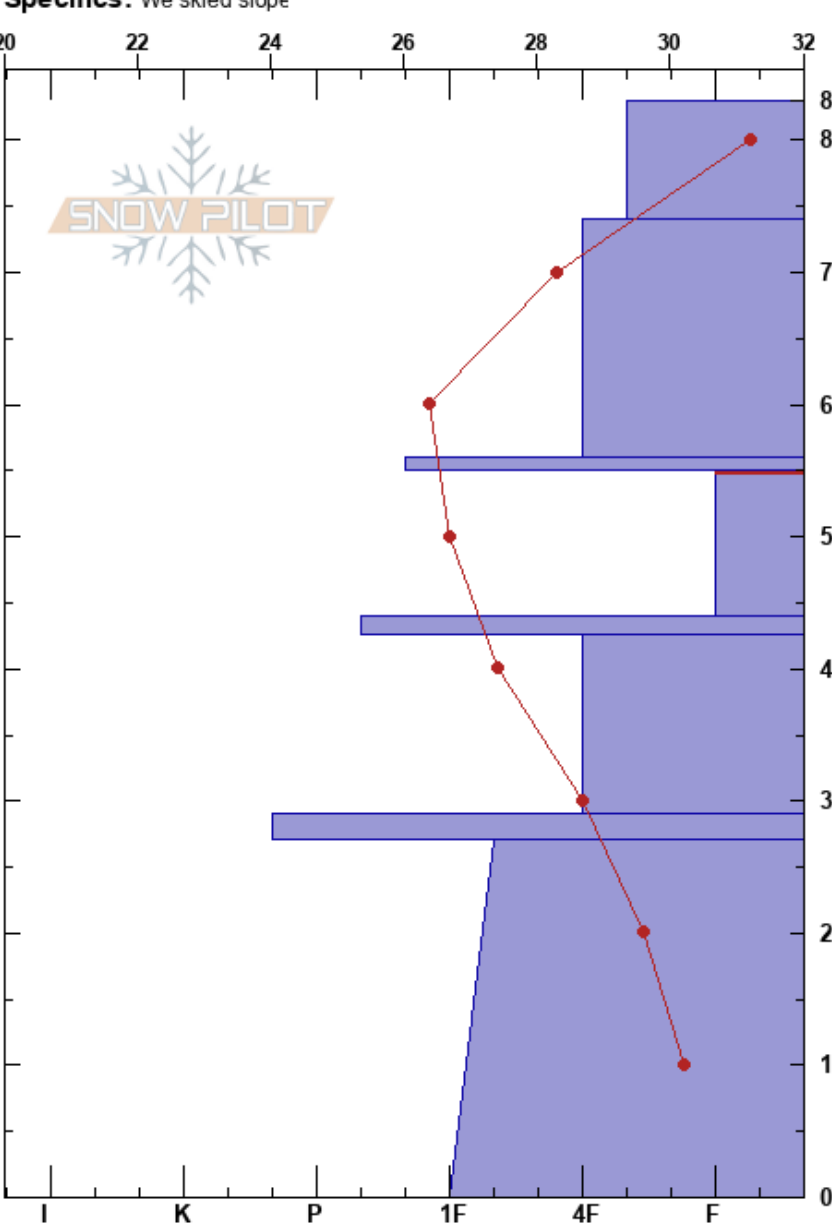

Adam's Corral, Ridge
 Bear River Range
 UT
 Elevation: 9023 ft
 Aspect: SE
 Specifics: We skied slope

toby weed
 01/07/2020 - 1:30pm
 Co-ord: 41.72354N, -111.68716W
 Slope Angle: 22°
 Wind Loading: previous

Stability: Fair Stable
 Air Temperature: 24°F
 Sky Cover: FEW
 Precipitation: NO
 Wind: W Moderate

HS:83
 PF:50
 PS:10
 55-44cm: Problematic layer

Elevation (ft)	Crystal		Moisture	ρ kg/m ³	Stability tests & Layer comments
	Form	Size			
83					
80	/ (●)				
70	▣ (Δ)				← ECTN11 @74cm
60	▣ (∇)				
55	▣ (∇)				← ECTN12 @55cm
50	□	1.5-2.5			← CT12, Q2 @54cm
40	□				
30					
20					
10	▣ (□)				
0					