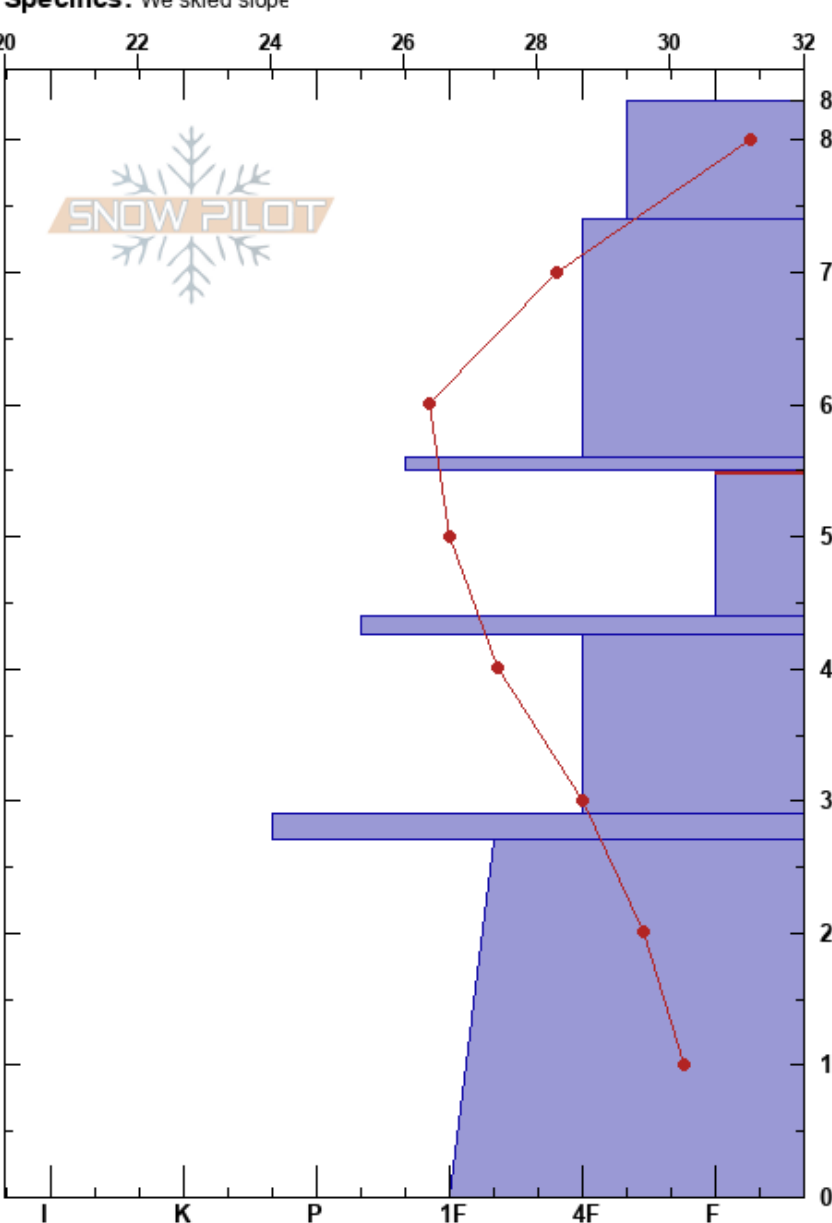

Adam's Corral, Ridge
 Bear River Range
 UT
 Elevation: 9023 ft
 Aspect: SE
 Specifics: We skied slope

to by weed
 01/07/2020 - 1:30pm
 Co-ord: 41.72354N, -111.68716W
 Slope Angle: 22°
 Wind Loading: previous

Stability: Fair Stable
 Air Temperature: 24°F
 Sky Cover: FEW
 Precipitation: NO
 Wind: W Moderate

HS:83
 PF:50
 PS:10
 55-44cm: Problematic layer

Crystal Form	Crystal Size	Moisture	ρ kg/m ³	Stability tests & Layer comments
/ (●)				
☐ (Δ)				← ECTN11 @74cm
☐ (∇)				← ECTN12 @55cm
☐	1.5-2.5			← CT12, Q2 @54cm
☐				
☐ (□)				