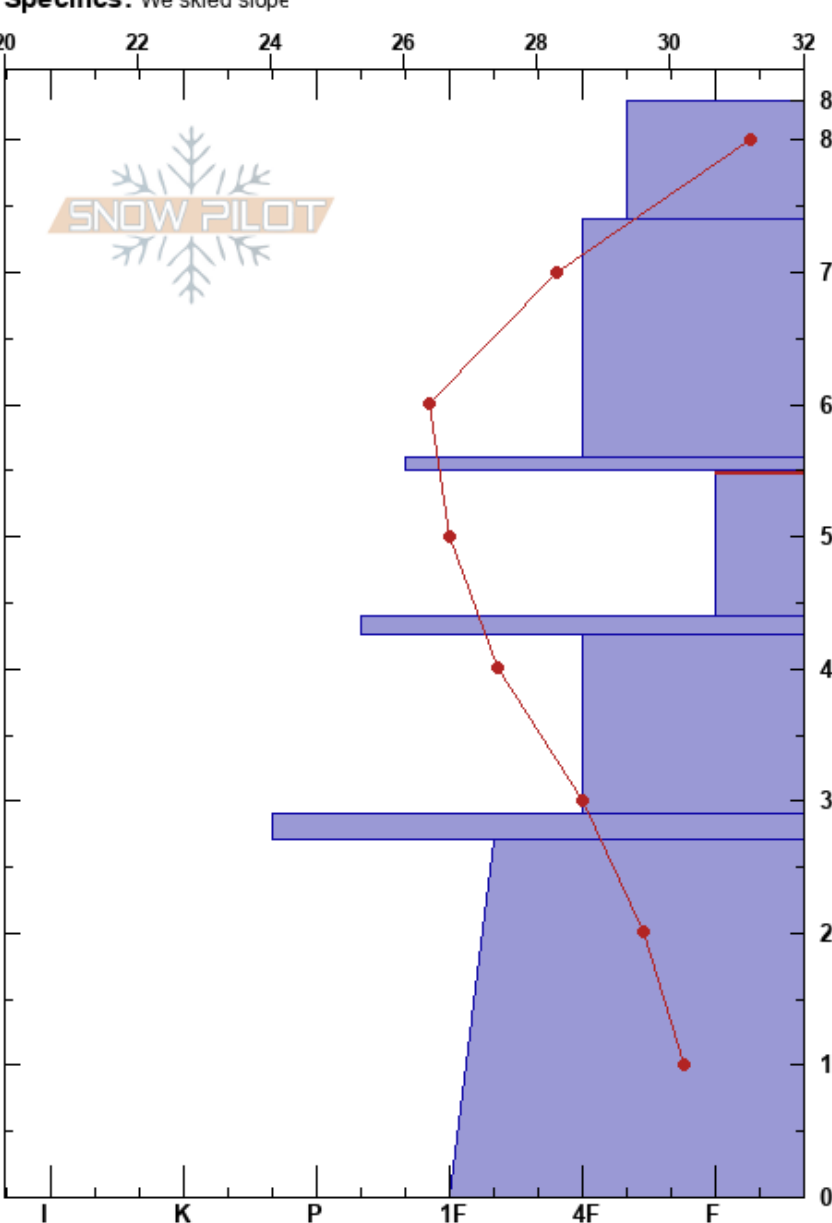

Adam's Corral, Ridge  
 Bear River Range  
 UT  
 Elevation: 9023 ft  
 Aspect: SE  
 Specifics: We skied slope

toby weed  
 01/07/2020 - 1:30pm  
 Co-ord: 41.72354N, -111.68716W  
 Slope Angle: 22°  
 Wind Loading: previous

Stability: Fair Stable  
 Air Temperature: 24°F  
 Sky Cover: FEW  
 Precipitation: NO  
 Wind: W Moderate

HS:83  
 PF:50  
 PS:10  
 55-44cm: Problematic layer

Elevation (ft)	Crystal		Moisture	$\rho$ kg/m <sup>3</sup>	Stability tests & Layer comments
	Form	Size			
83					
80	/ (●)				
70	▣ (Δ)				← ECTN11 @74cm
60	▣ (∇)				
55					← ECTN12 @55cm
50	□	1.5-2.5			← CT12, Q2 @54cm
40	□				
30					
20					
10	▣ (□)				
0					