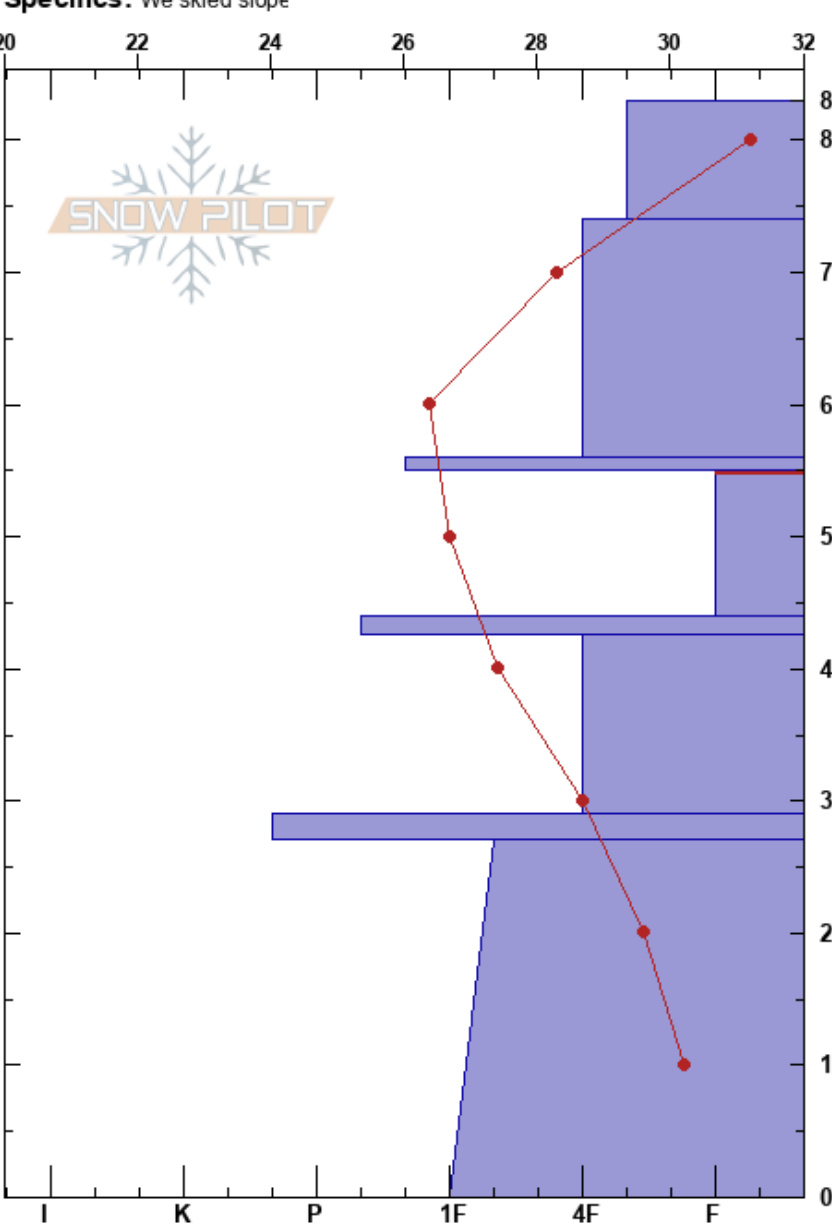

Adam's Corral, Ridge
 Bear River Range
 UT
 Elevation: 9023 ft
 Aspect: SE
 Specifics: We skied slope

toby weed
 01/07/2020 - 1:30pm
 Co-ord: 41.72354N, -111.68716W
 Slope Angle: 22°
 Wind Loading: previous

Stability: Fair Stable
 Air Temperature: 24°F
 Sky Cover: FEW
 Precipitation: NO
 Wind: W Moderate

HS:83
 PF:50
 PS:10
 55-44cm: Problematic layer

Elevation (ft)	Crystal		Moisture	ρ kg/m ³	Stability tests & Layer comments
	Form	Size			
83					
80	/ (●)				
70	▣ (Δ)				← ECTN11 @74cm
60	▣ (∇)				
55					← ECTN12 @55cm
50	□	1.5-2.5			← CT12, Q2 @54cm
40	□				
30					
20					
10	▣ (□)				
0					