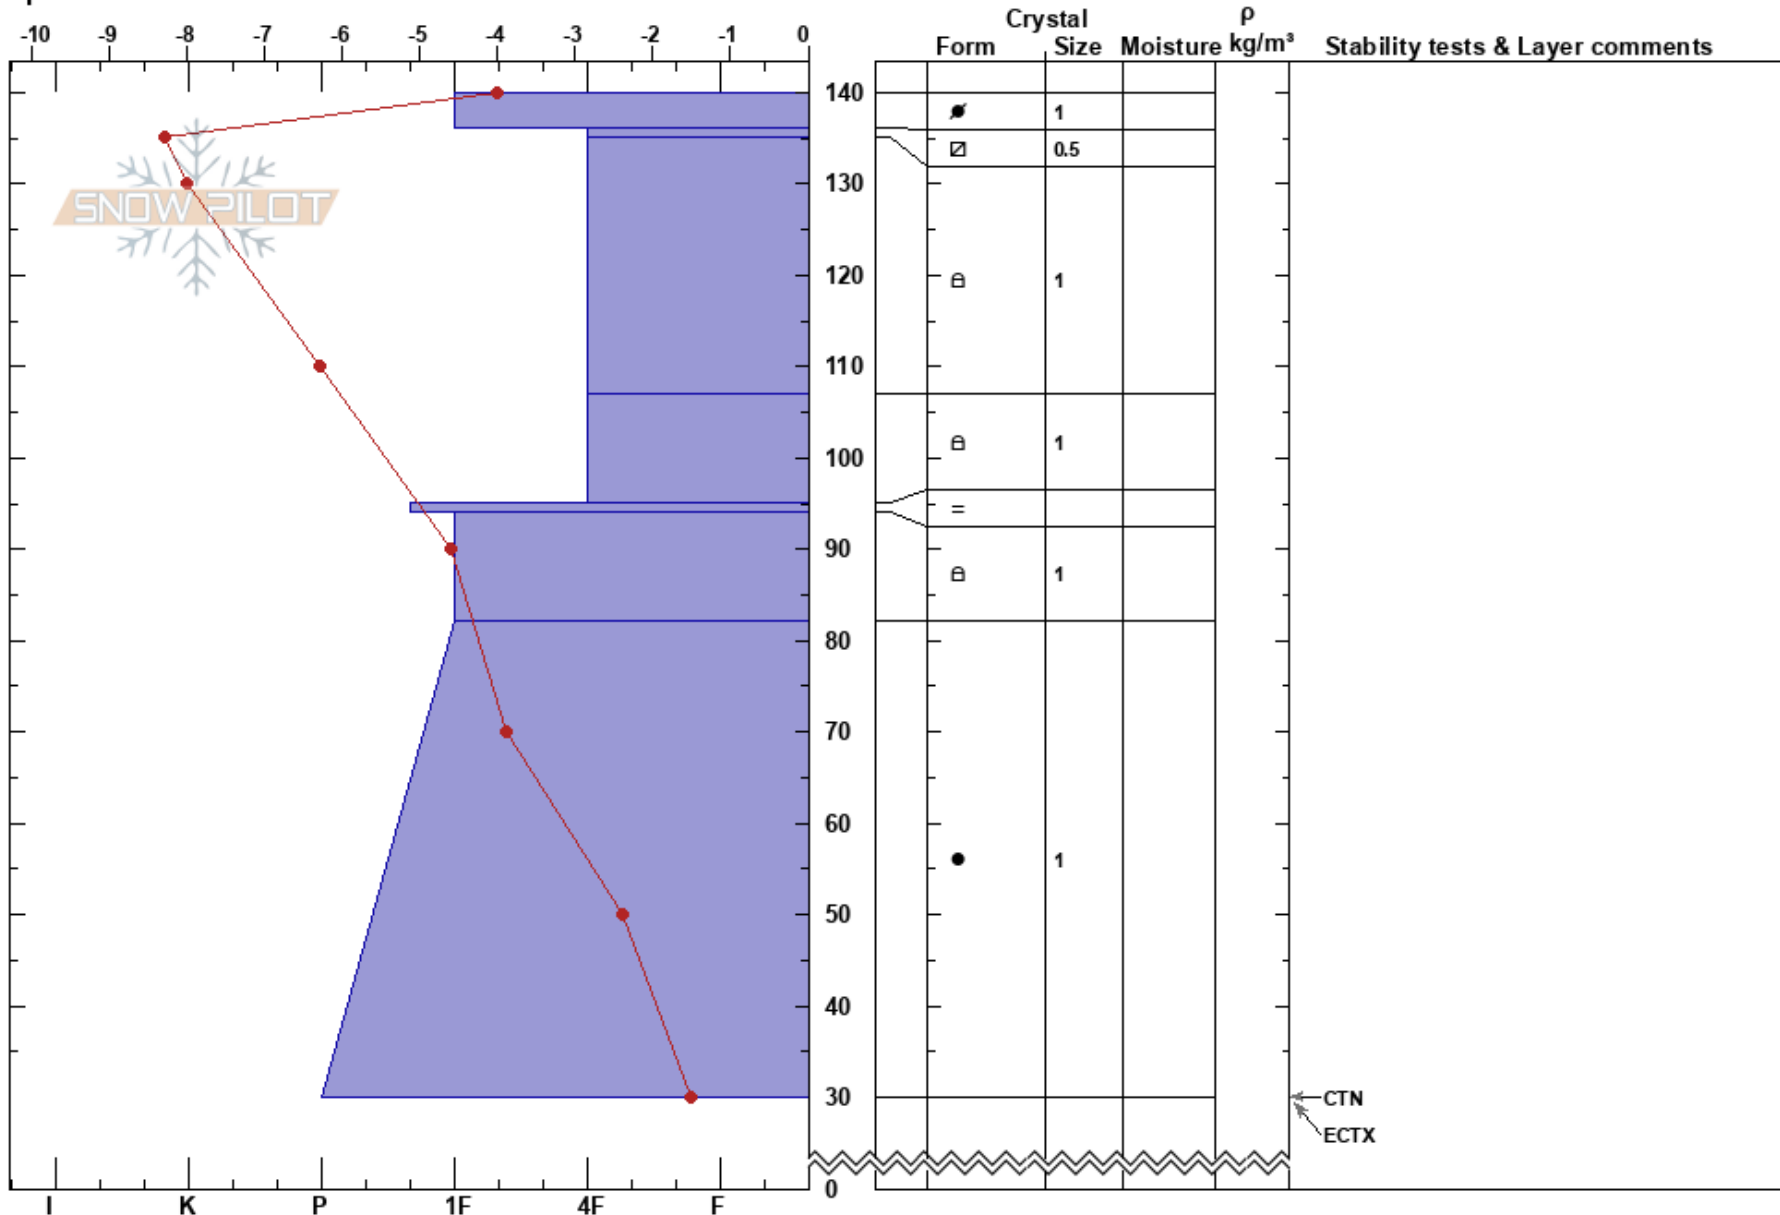

20200107- Hemlocks
 Eastern Sierra Nevada
 CA

Steve Mace
 01/07/2020 - 11:00am
 Co-ord: 37.63305N, -119.05669W
 Slope Angle: 27°
 Wind Loading: previous

Stability:
 Air Temperature: 2.7°C
 Sky Cover: CLR
 Precipitation: NO
 Wind: SW Moderate

HS:140
 PF:25
 PS:5
 Layer Notes:

Elevation: 9866 ft
 Aspect: NW
 Specifics:

Notes: