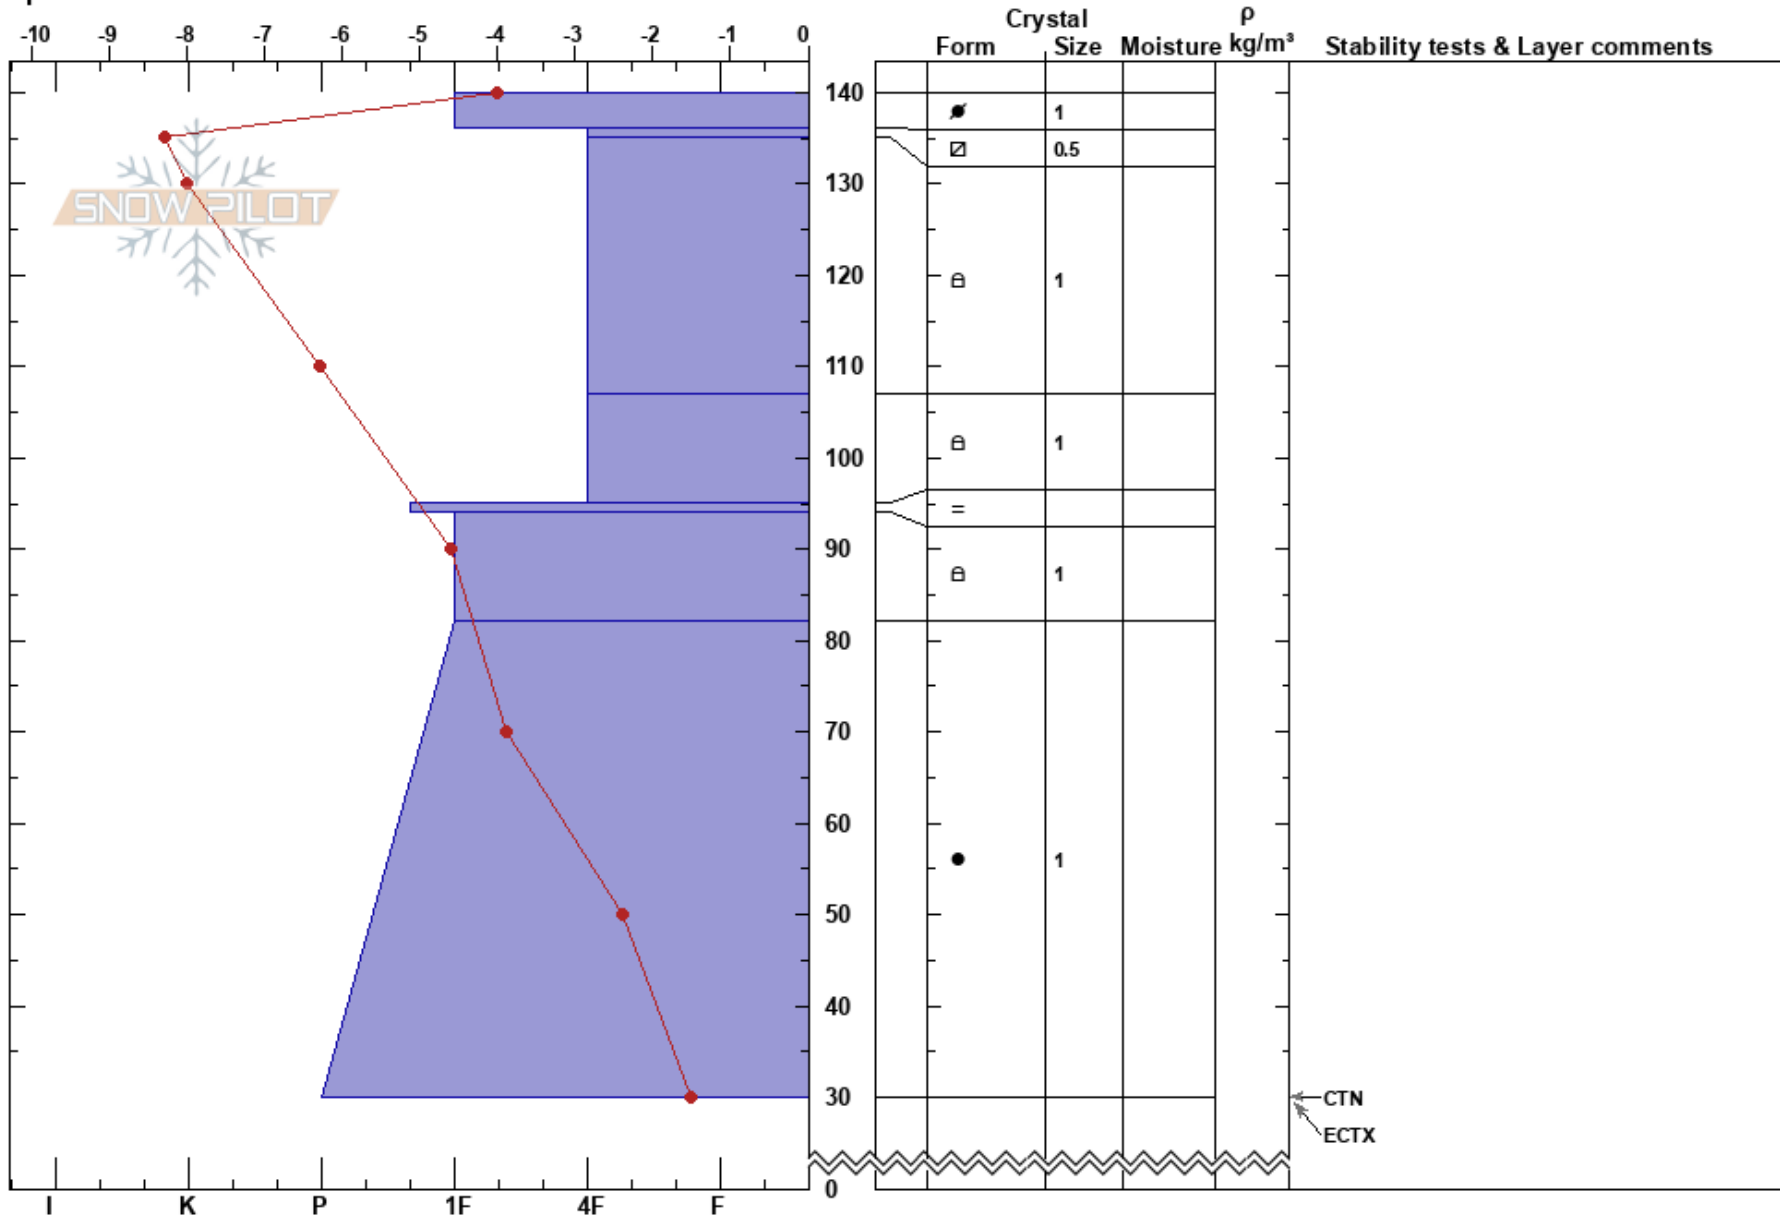

20200107- Hemlocks  
Eastern Sierra Nevada  
CA

Steve Mace  
01/07/2020 - 11:00am  
Co-ord: 37.63305N, -119.05669W  
Slope Angle: 27°  
Wind Loading: previous

Stability:  
Air Temperature: 2.7°C  
Sky Cover: CLR  
Precipitation: NO  
Wind: SW Moderate

HS:140  
PF:25  
PS:5

Layer Notes:

Elevation: 9866 ft  
Aspect: NW  
Specifics:

Notes: