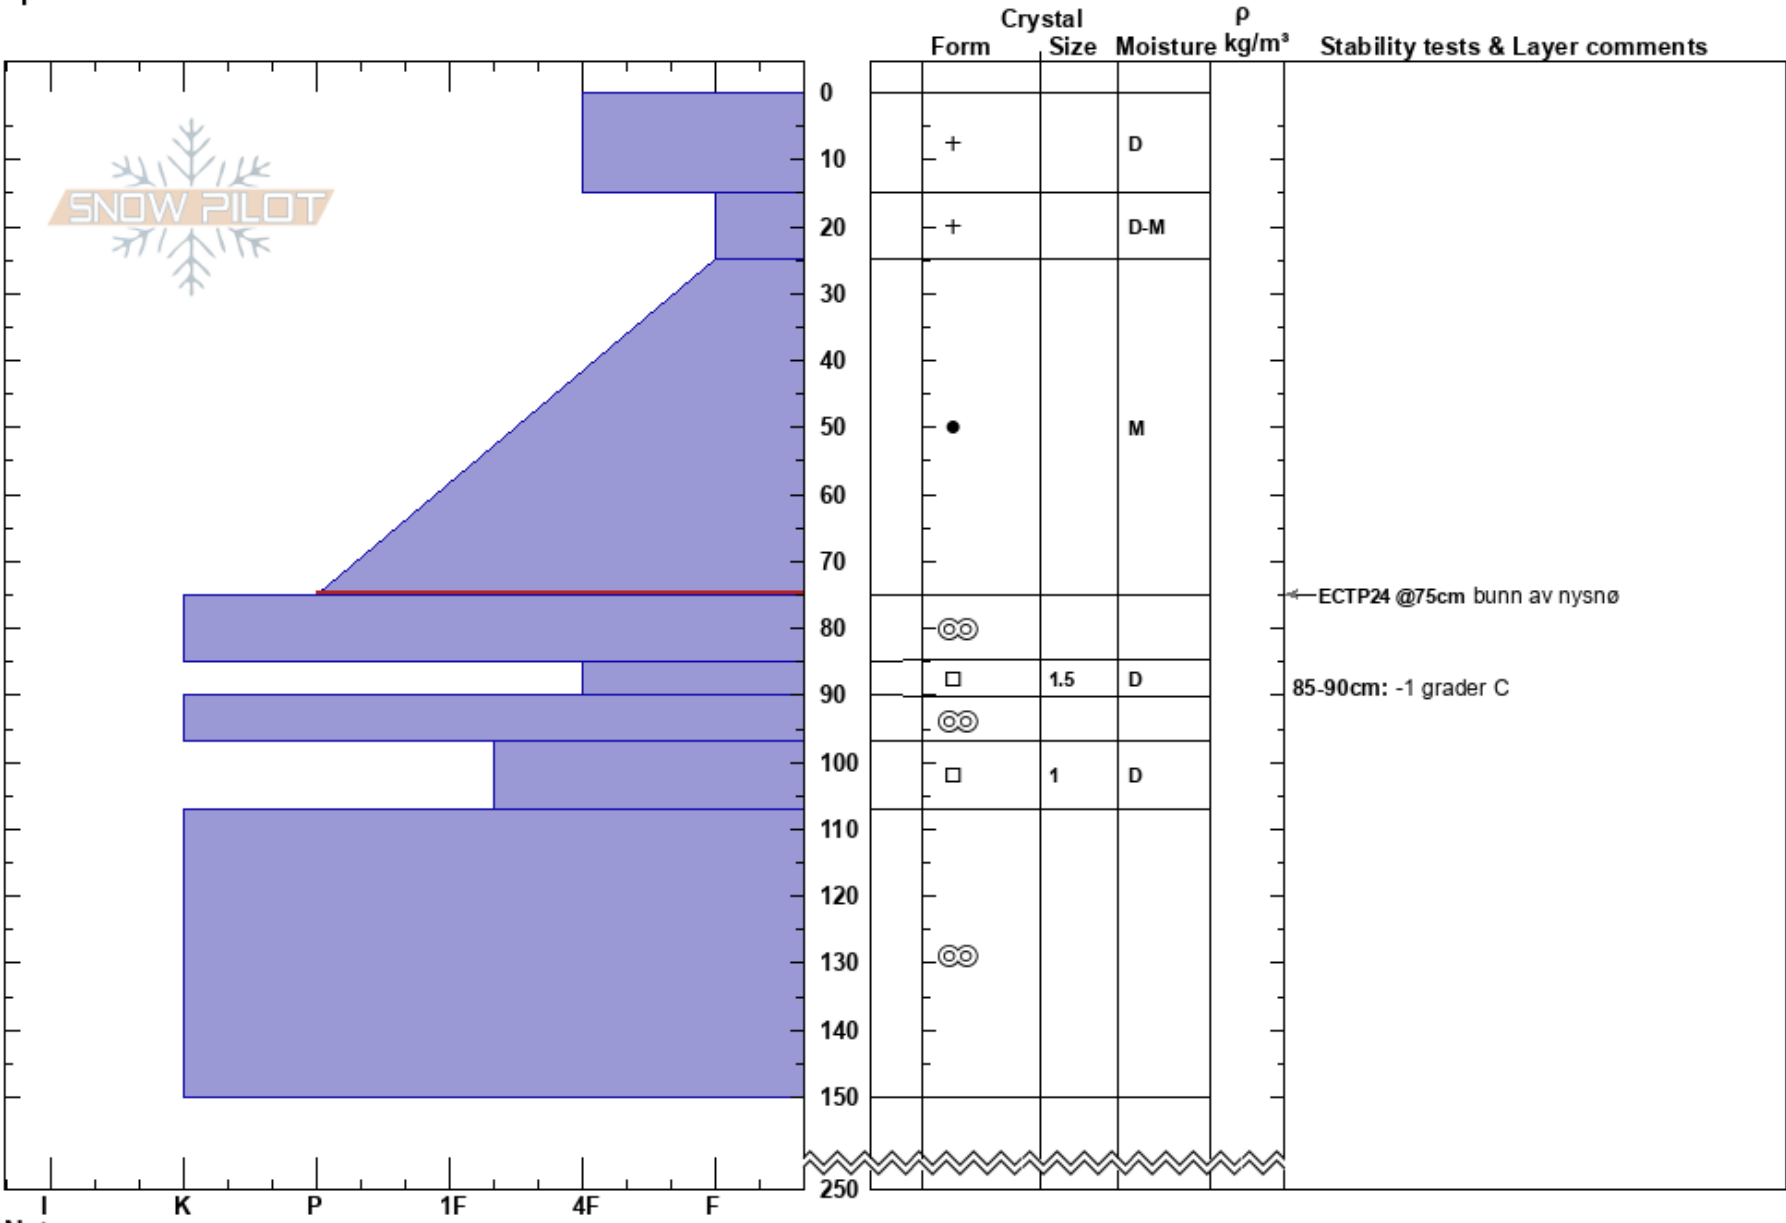

Rustedalseggi, 1170 m
 Voss
 Norway
Elevation: 1170 m
Aspect: E
Specifics:

Steinar Hustoft
 20/02/2017 - 14:00
Co-ord:
Slope Angle: 35°
Wind Loading: yes

Stability:
Air Temperature: -1°C
Sky Cover: OVC
Precipitation: S1
Wind: W Moderate

HS:250
PF:40
 25-75cm: Problematic layer
 85-90cm: -1 grader C

Notes: