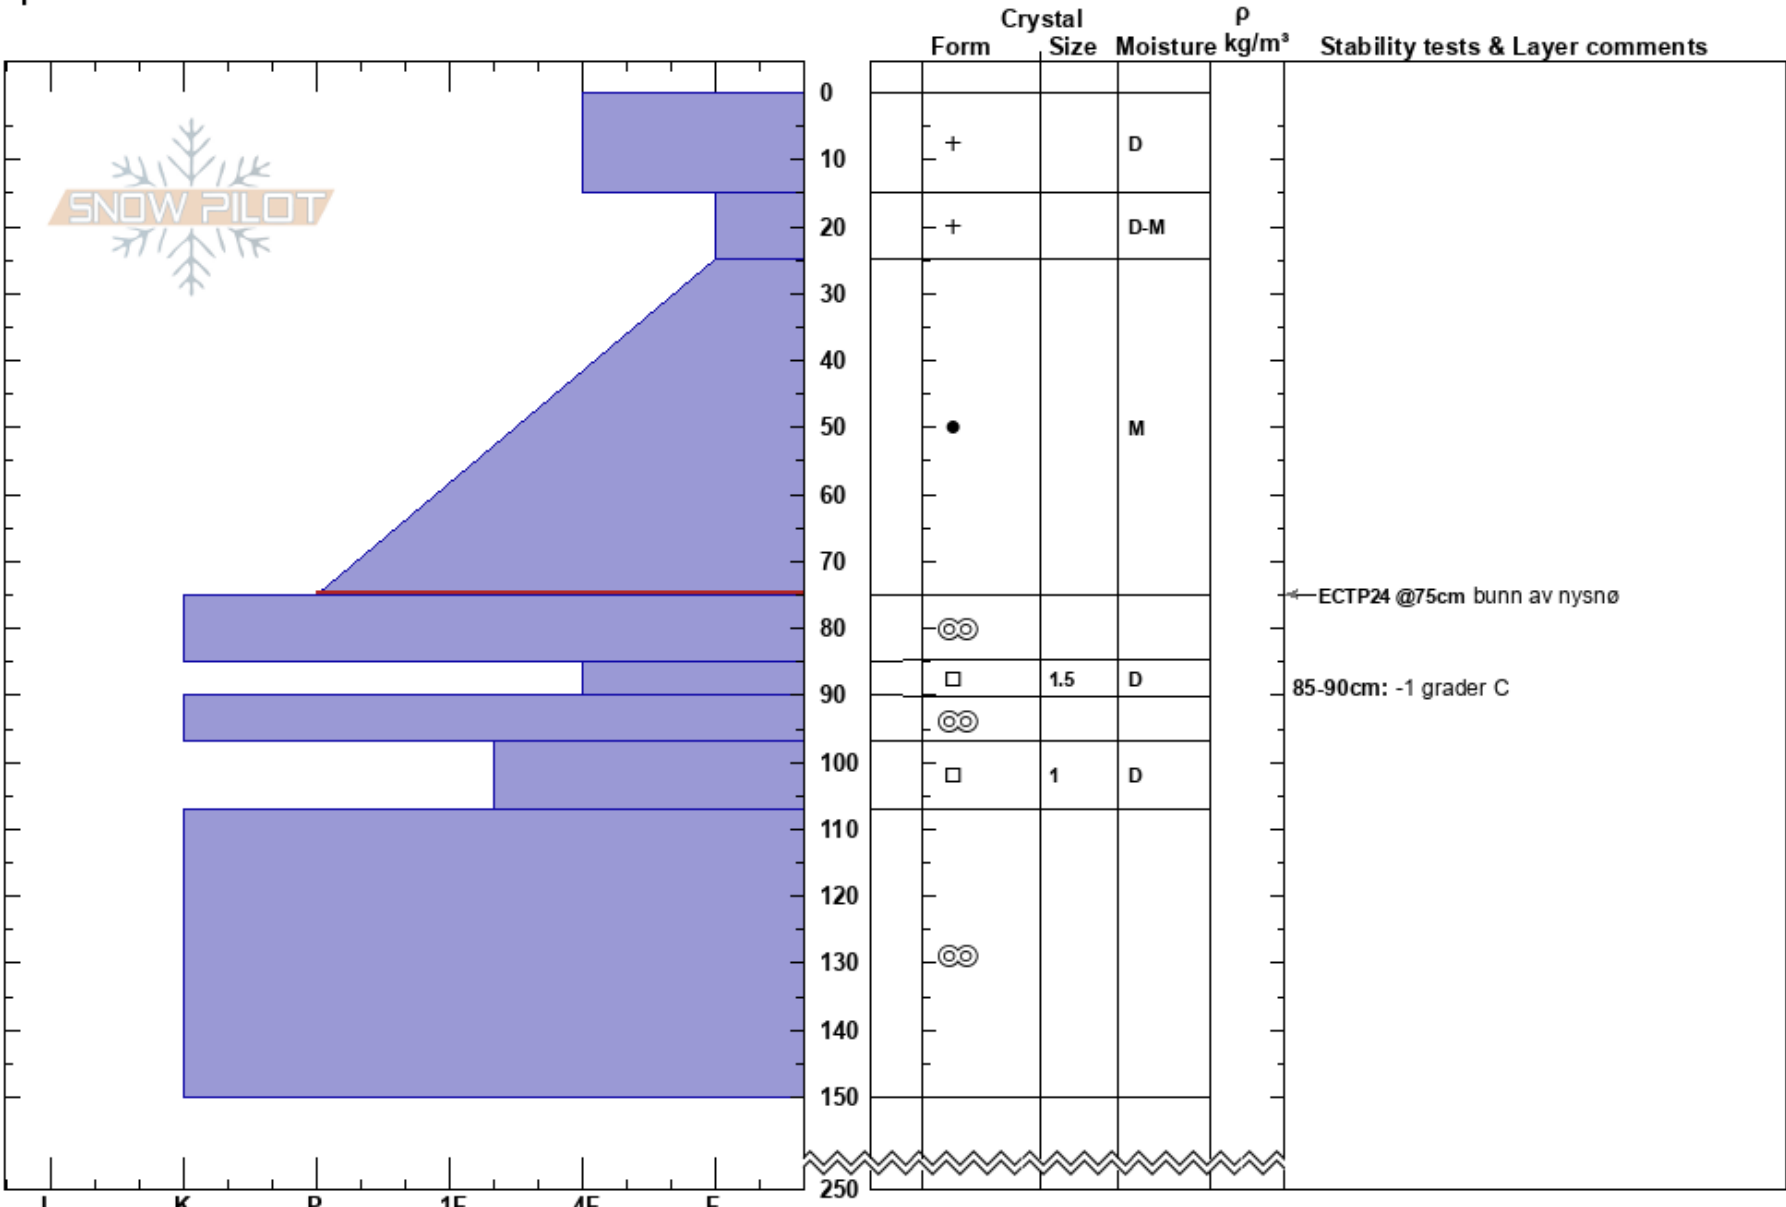

Rustedalseggi, 1170 m
 Voss
 Norway
Elevation: 1170 m
Aspect: E
Specifics:

Steinar Hustoft
 20/02/2017 - 14:00
Co-ord:
Slope Angle: 35°
Wind Loading: yes

Stability:
Air Temperature: -1°C
Sky Cover: OVC
Precipitation: S1
Wind: W Moderate

HS:250
PF:40
 25-75cm: Problematic layer
 85-90cm: -1 grader C

Notes: