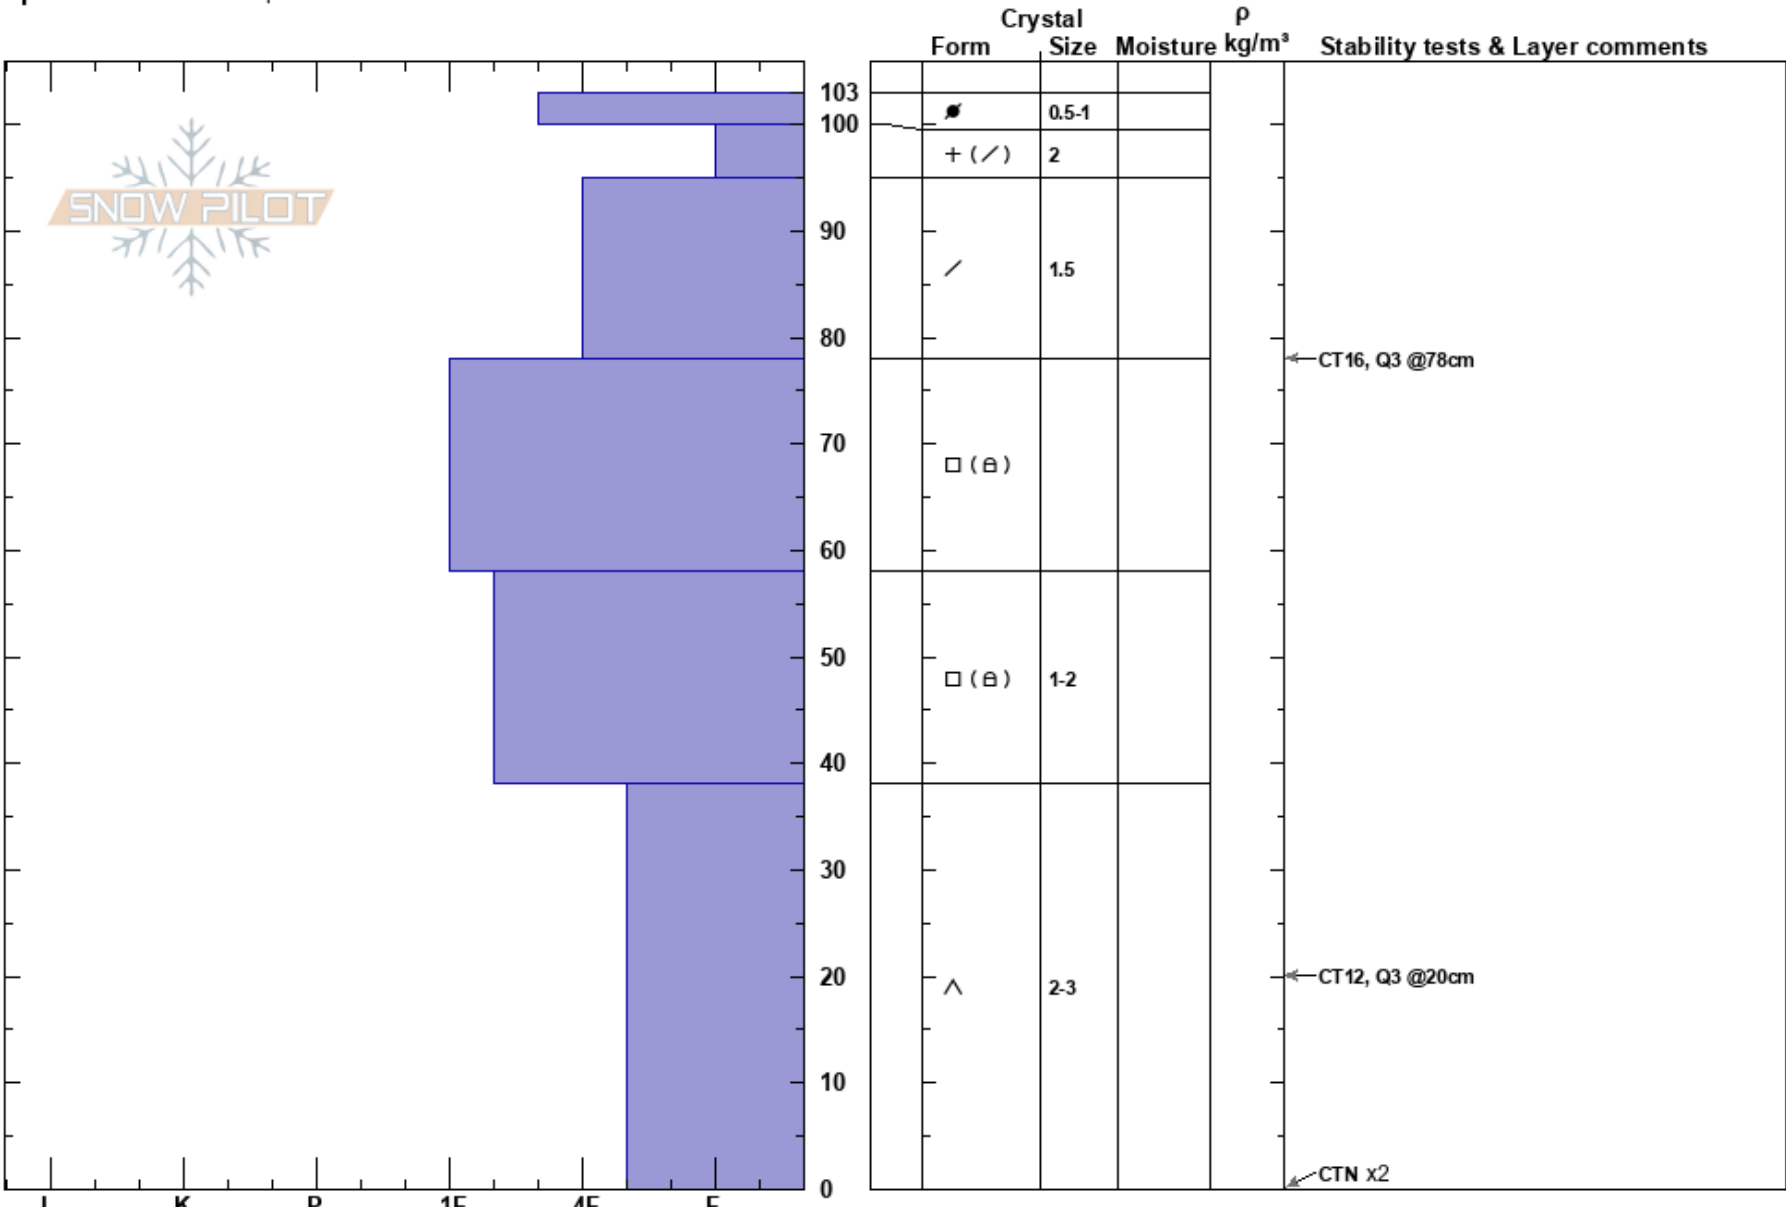

Wellhead Gregory McFadden
 Aspen Mountain Boundary 01/05/2020 - 12:00pm
 CO
Elevation: 10529 ft
Aspect: 270°
Specifics: We skied slope

Stability:
Air Temperature: -1°C
Sky Cover: SCT
Precipitation: NO
Wind: SW Moderate

HS:103
PF:85 38-0cm: Problematic layer

Notes: winds drifted from NW to SW during tour.