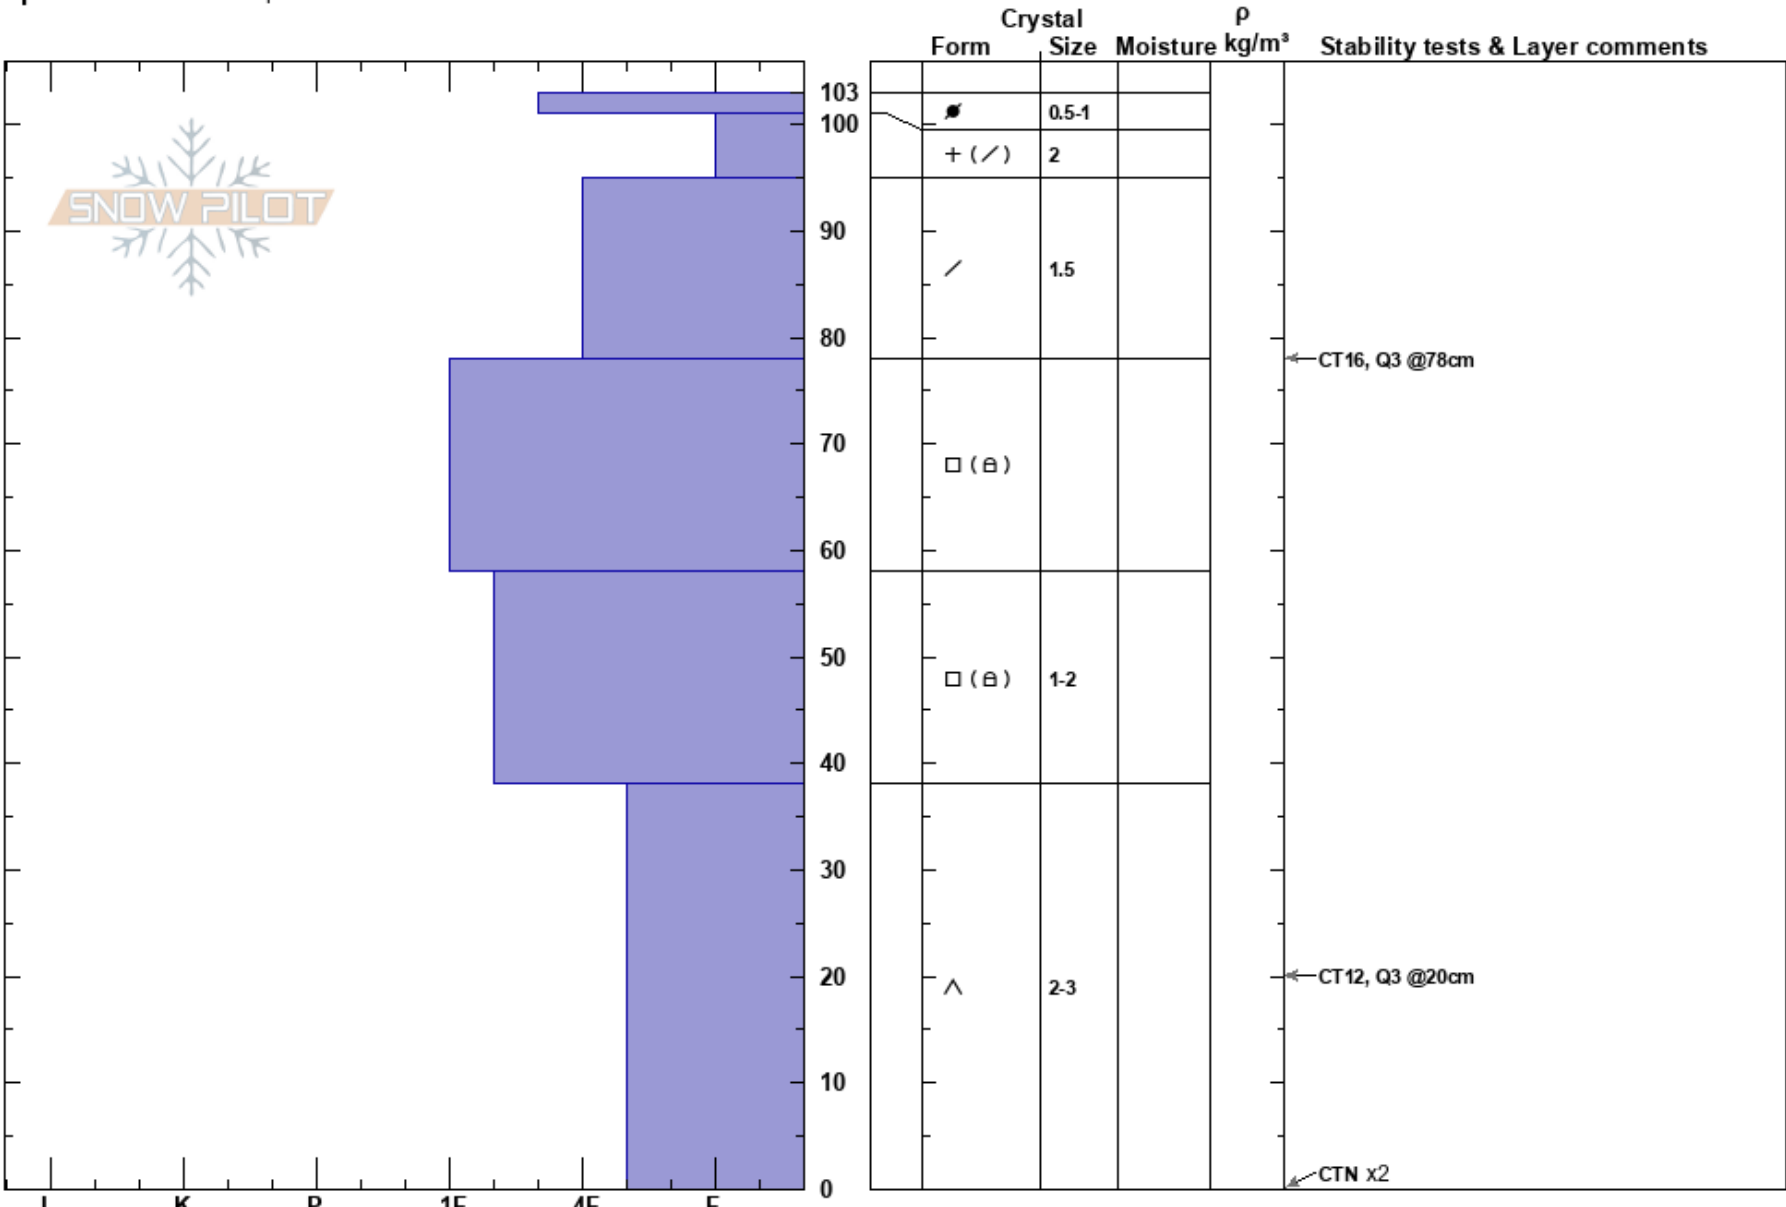

Wellhead
 Aspen Mountain Boundary 01/05/2020 - 12:00pm
 CO
Elevation: 10529 ft
Aspect: 270°
Specifics: We skied slope

Gregory McFadden
Co-ord: 39.11823N, -106.82015W
Slope Angle: 24°
Wind Loading: yes

Stability:
Air Temperature: -1°C
Sky Cover: SCT
Precipitation: NO
Wind: SW Moderate

HS:103
PF:85 38-0cm: Problematic layer

Notes: winds drifted from NW to SW during tour.