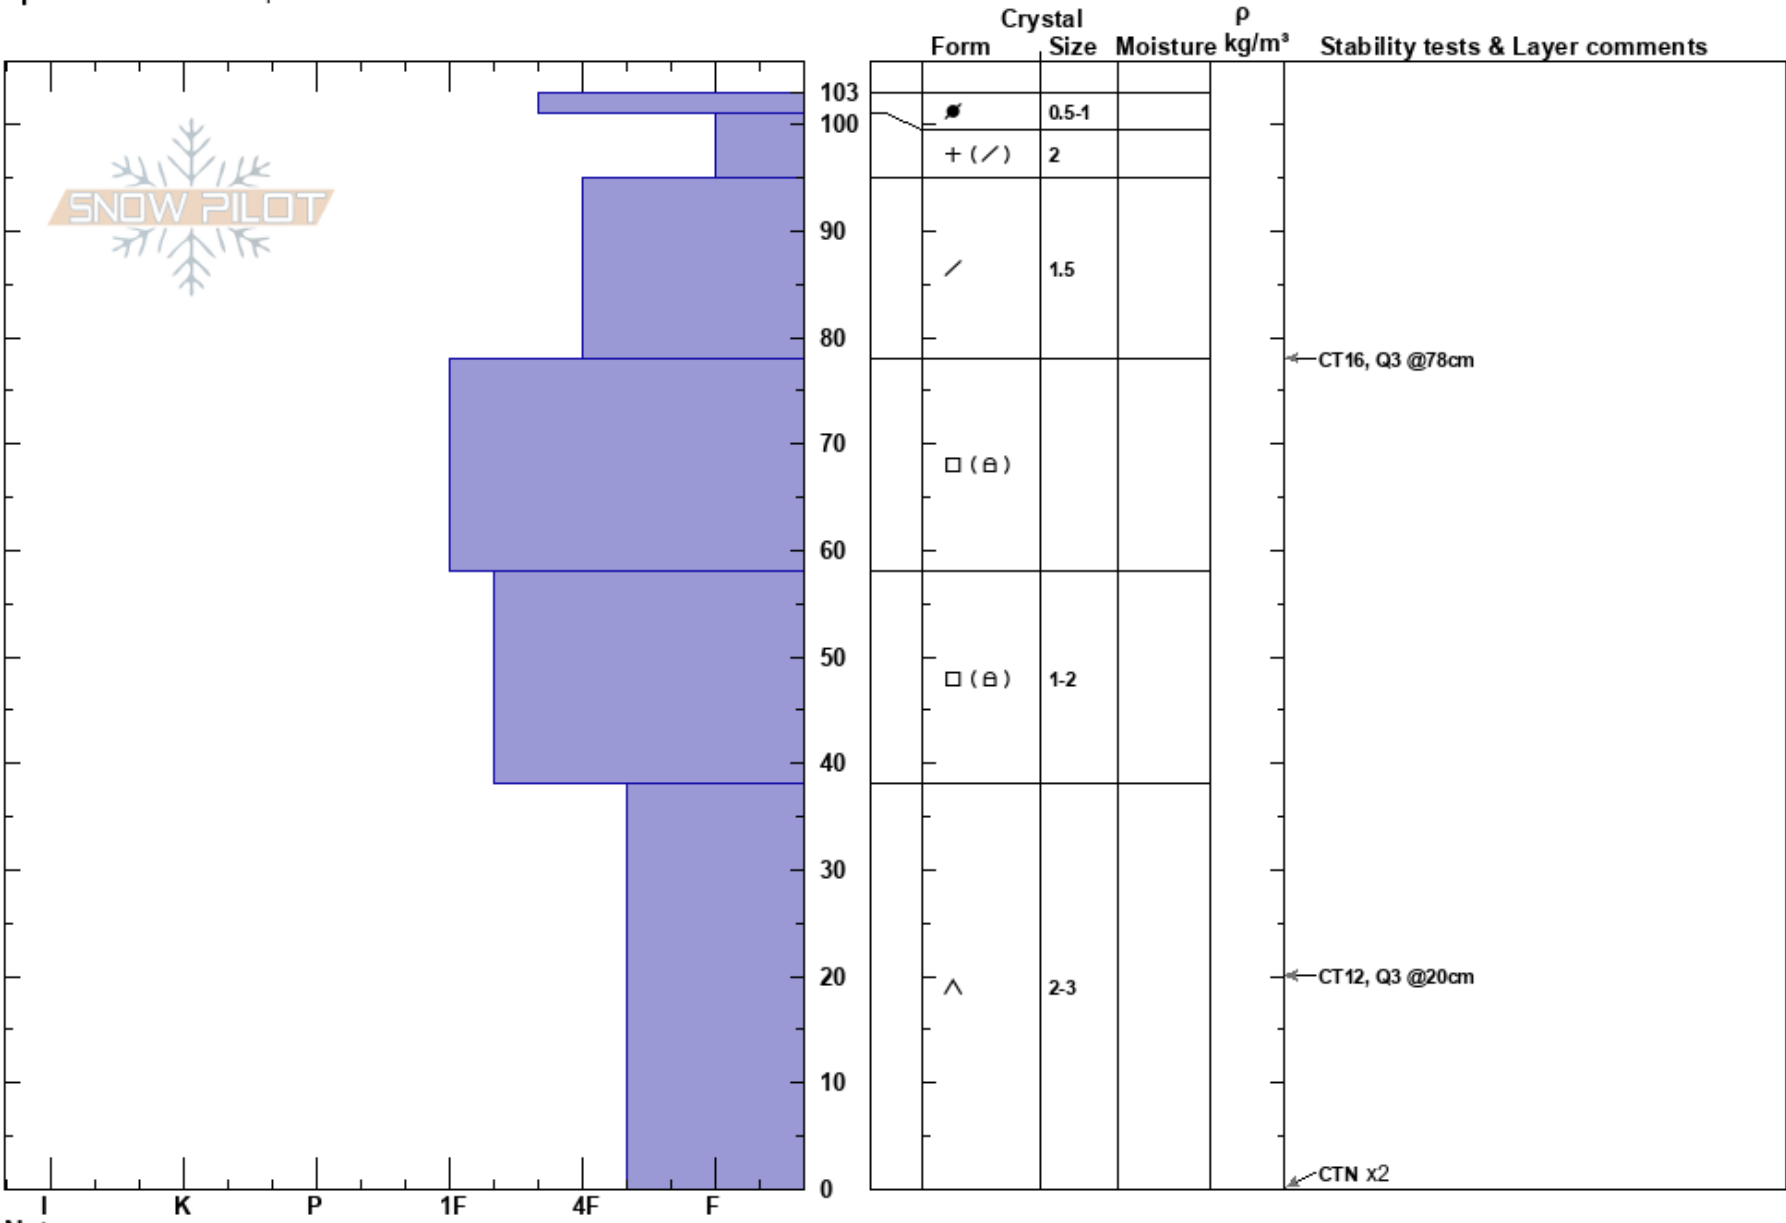

Wellhead Gregory McFadden
 Aspen Mountain Boundary 01/05/2020 - 12:00pm
 CO
Elevation: 10529 ft
Aspect: 270°
Specifics: We skied slope

Stability:
Air Temperature: -1°C
Sky Cover: SCT
Precipitation: NO
Wind: SW Moderate

HS:103
PF:85 38-0cm: Problematic layer

Notes: winds drifted from NW to SW during tour.